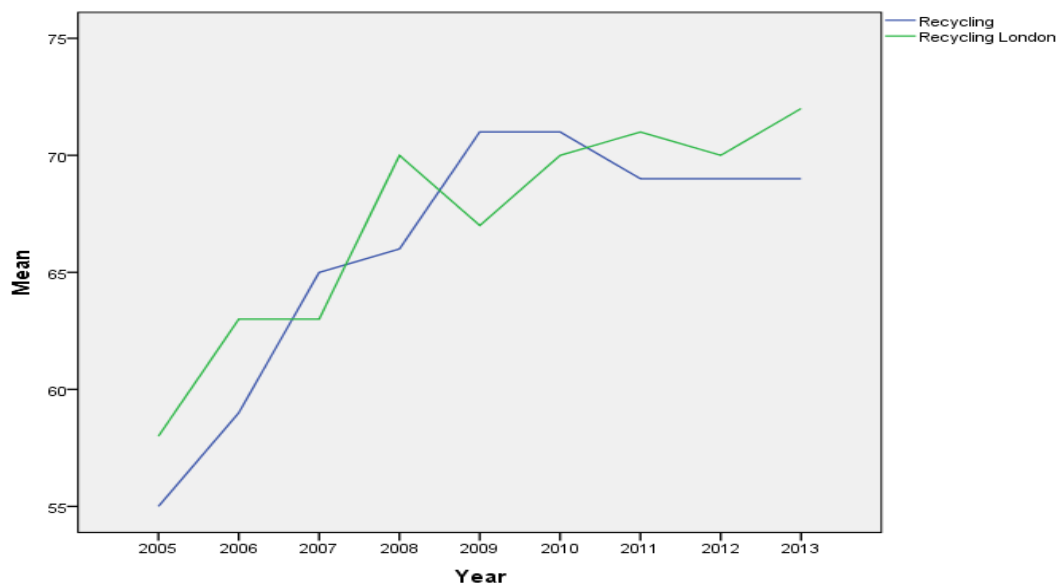

Veolia Haringey Performance Information

Refuse and recycling performance data 2008/09 to 2014/15

1.0 Recycling

Resident's satisfaction survey results 2005 to 2013

RECYCLING -LB Haringey is represented in this chart by the blue line