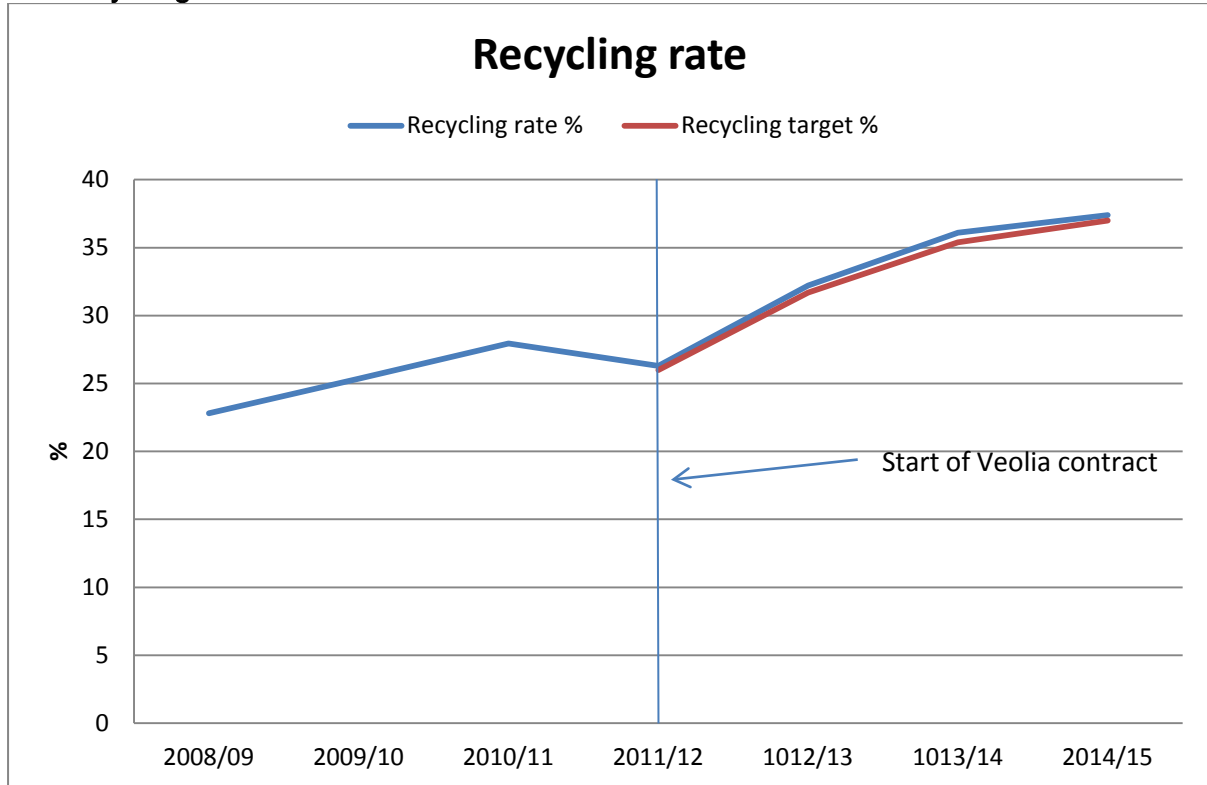

Veolia Haringey Performance Information

Refuse and recycling performance data 2008/09 to 2014/15

1.0 Recycling

Resident's satisfaction survey results 2005 to 2013

RECYCLING -LB Haringey is represented in this chart by the blue line