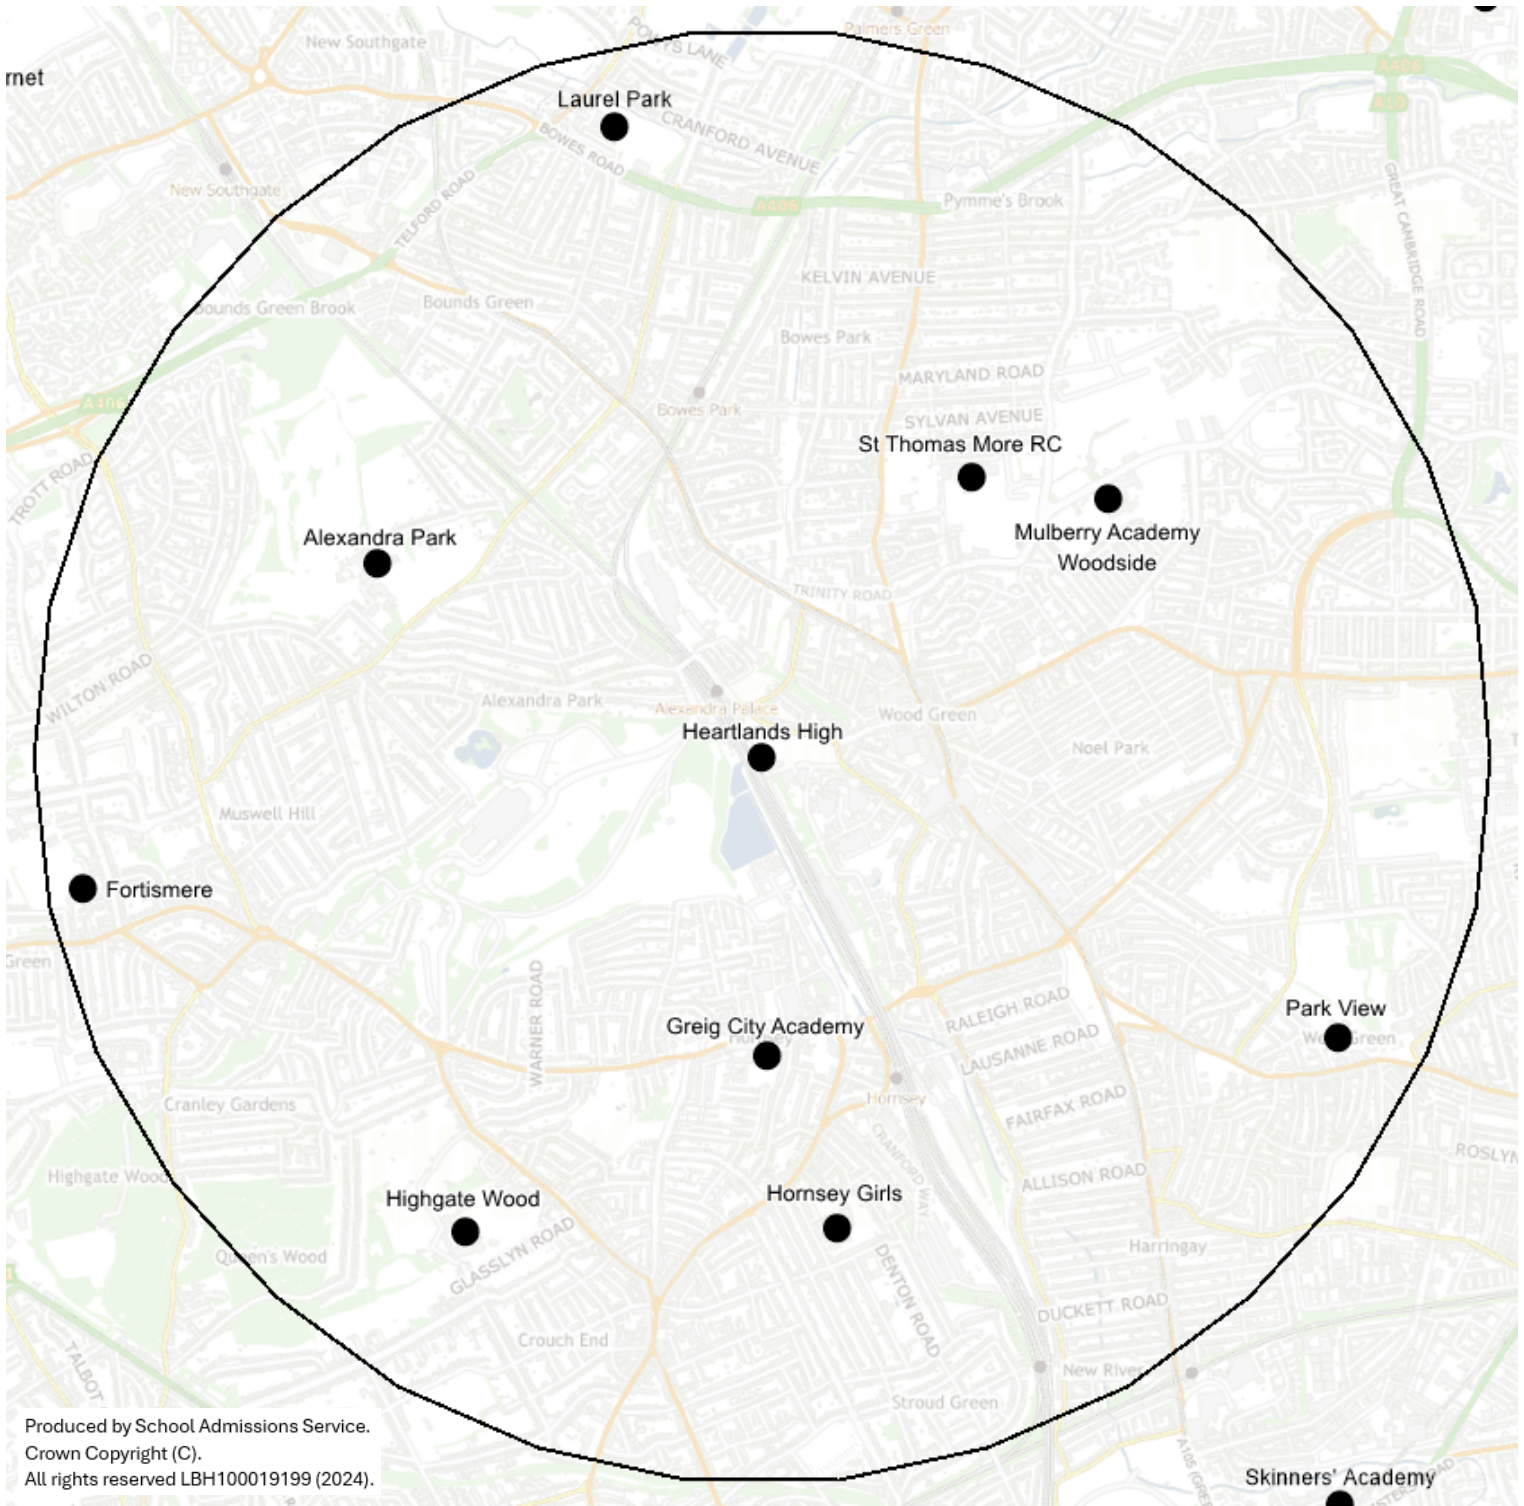

Fortismere Cut-Off Distance 2024—1.1532 miles

Furthest distance at which offers were able to be made under the distance criterion, for admission to year 7 in September 2024 at Fortismere School.

Gladesmore Cut-Off Distance 2024—1.2563 miles

Furthest distance at which offers were able to be made under the distance criterion, for admission to year 7 in September 2024 at Gladesmore Community School.

Greig City Academy Cut-Off Distance 2024—2.9270 miles

Furthest distance at which offers were able to be made under the distance criterion, for admission to year 7 in September 2024 at Greig City Academy.

Heartlands High Furthest Distance Offered 2024—1.5060 miles

Furthest distance at which offers were able to be made under the distance criterion, for admission to year 7 in September 2024 at Heartlands High School.

Highgate Wood Cut-Off Distance 2024—0.9631 miles