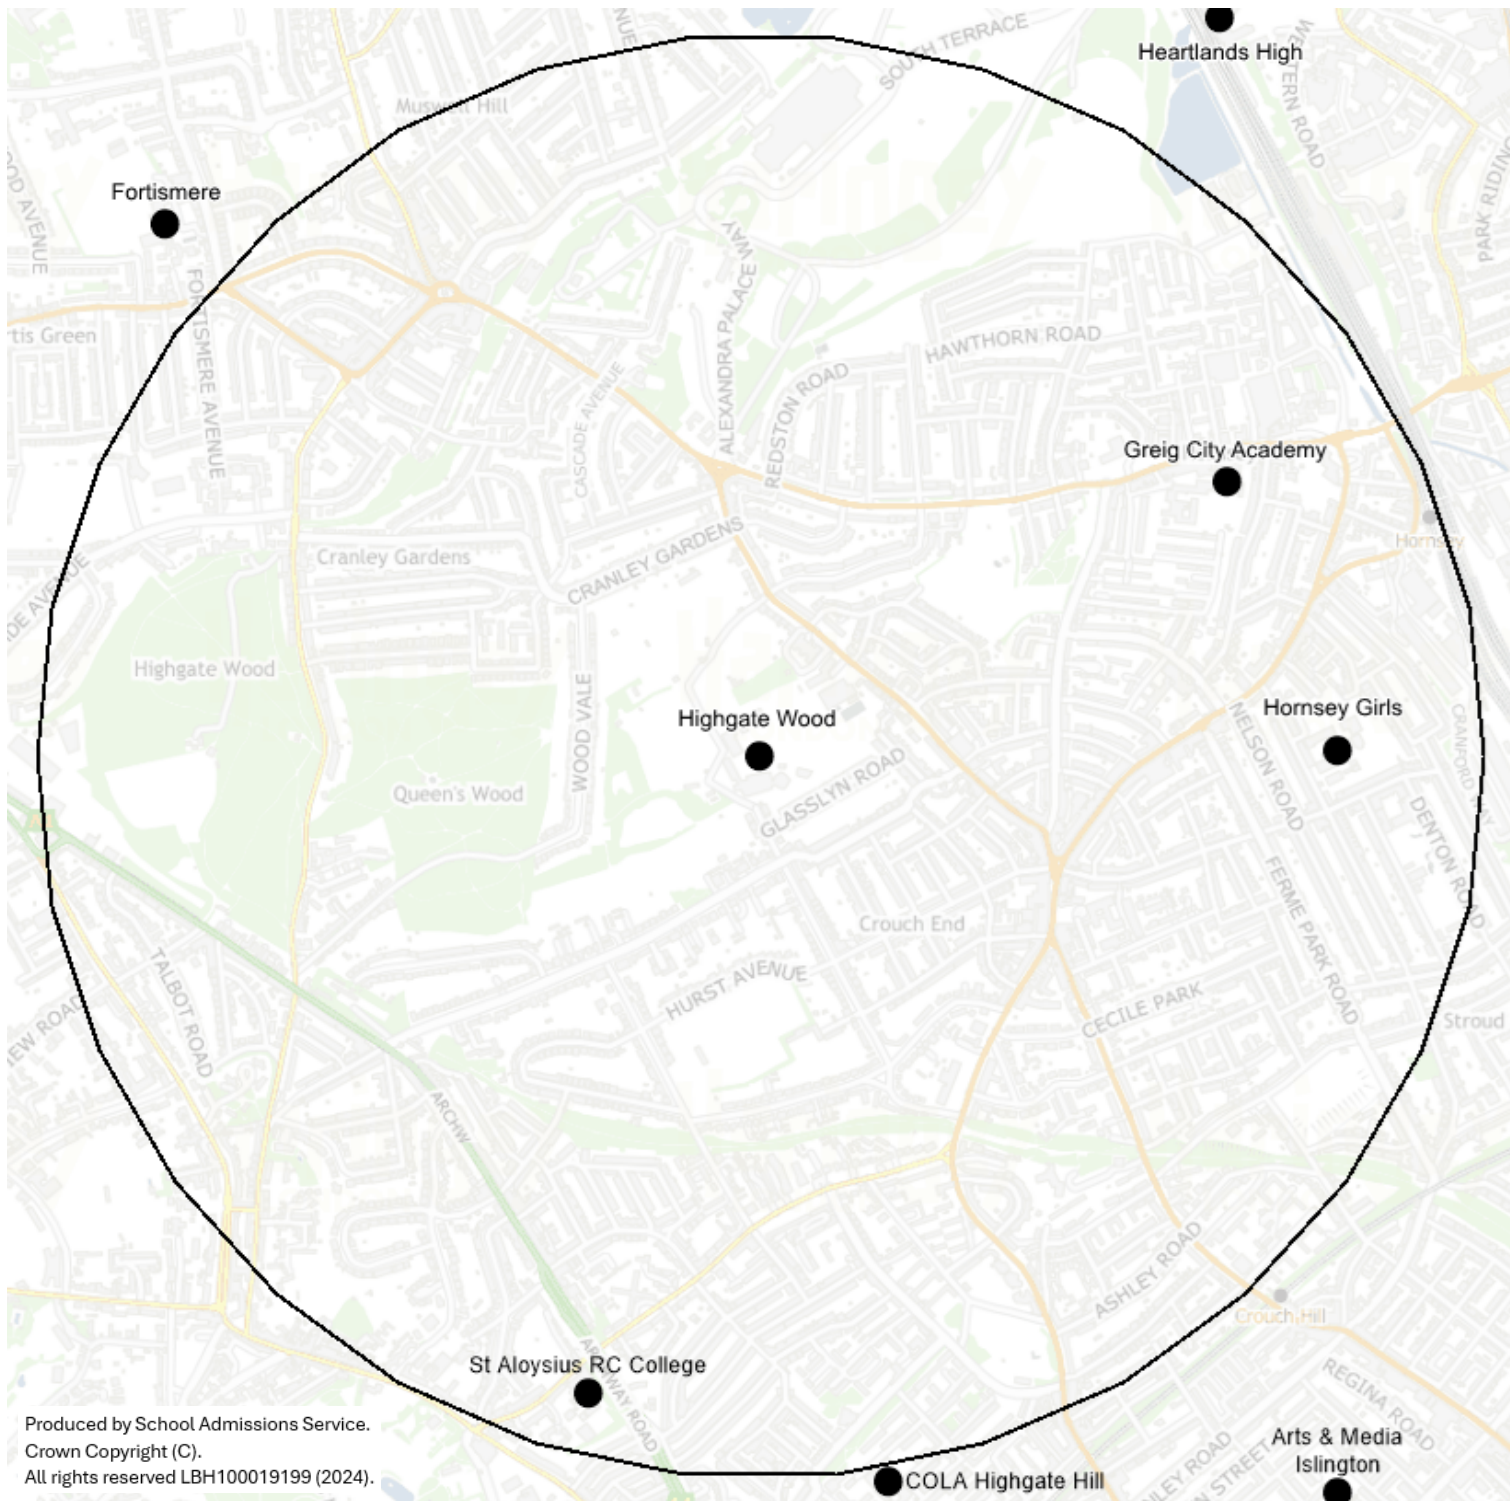

Highgate Wood Cut-Off Distance 2024—0.9631 miles

Furthest distance at which offers were able to be made under the distance criterion, for admission to year 7 in September 2024 at Highgate Wood Secondary School.

Produced by School Admissions Service.
Crown Copyright (C).
All rights reserved LBH100019199 (2024).