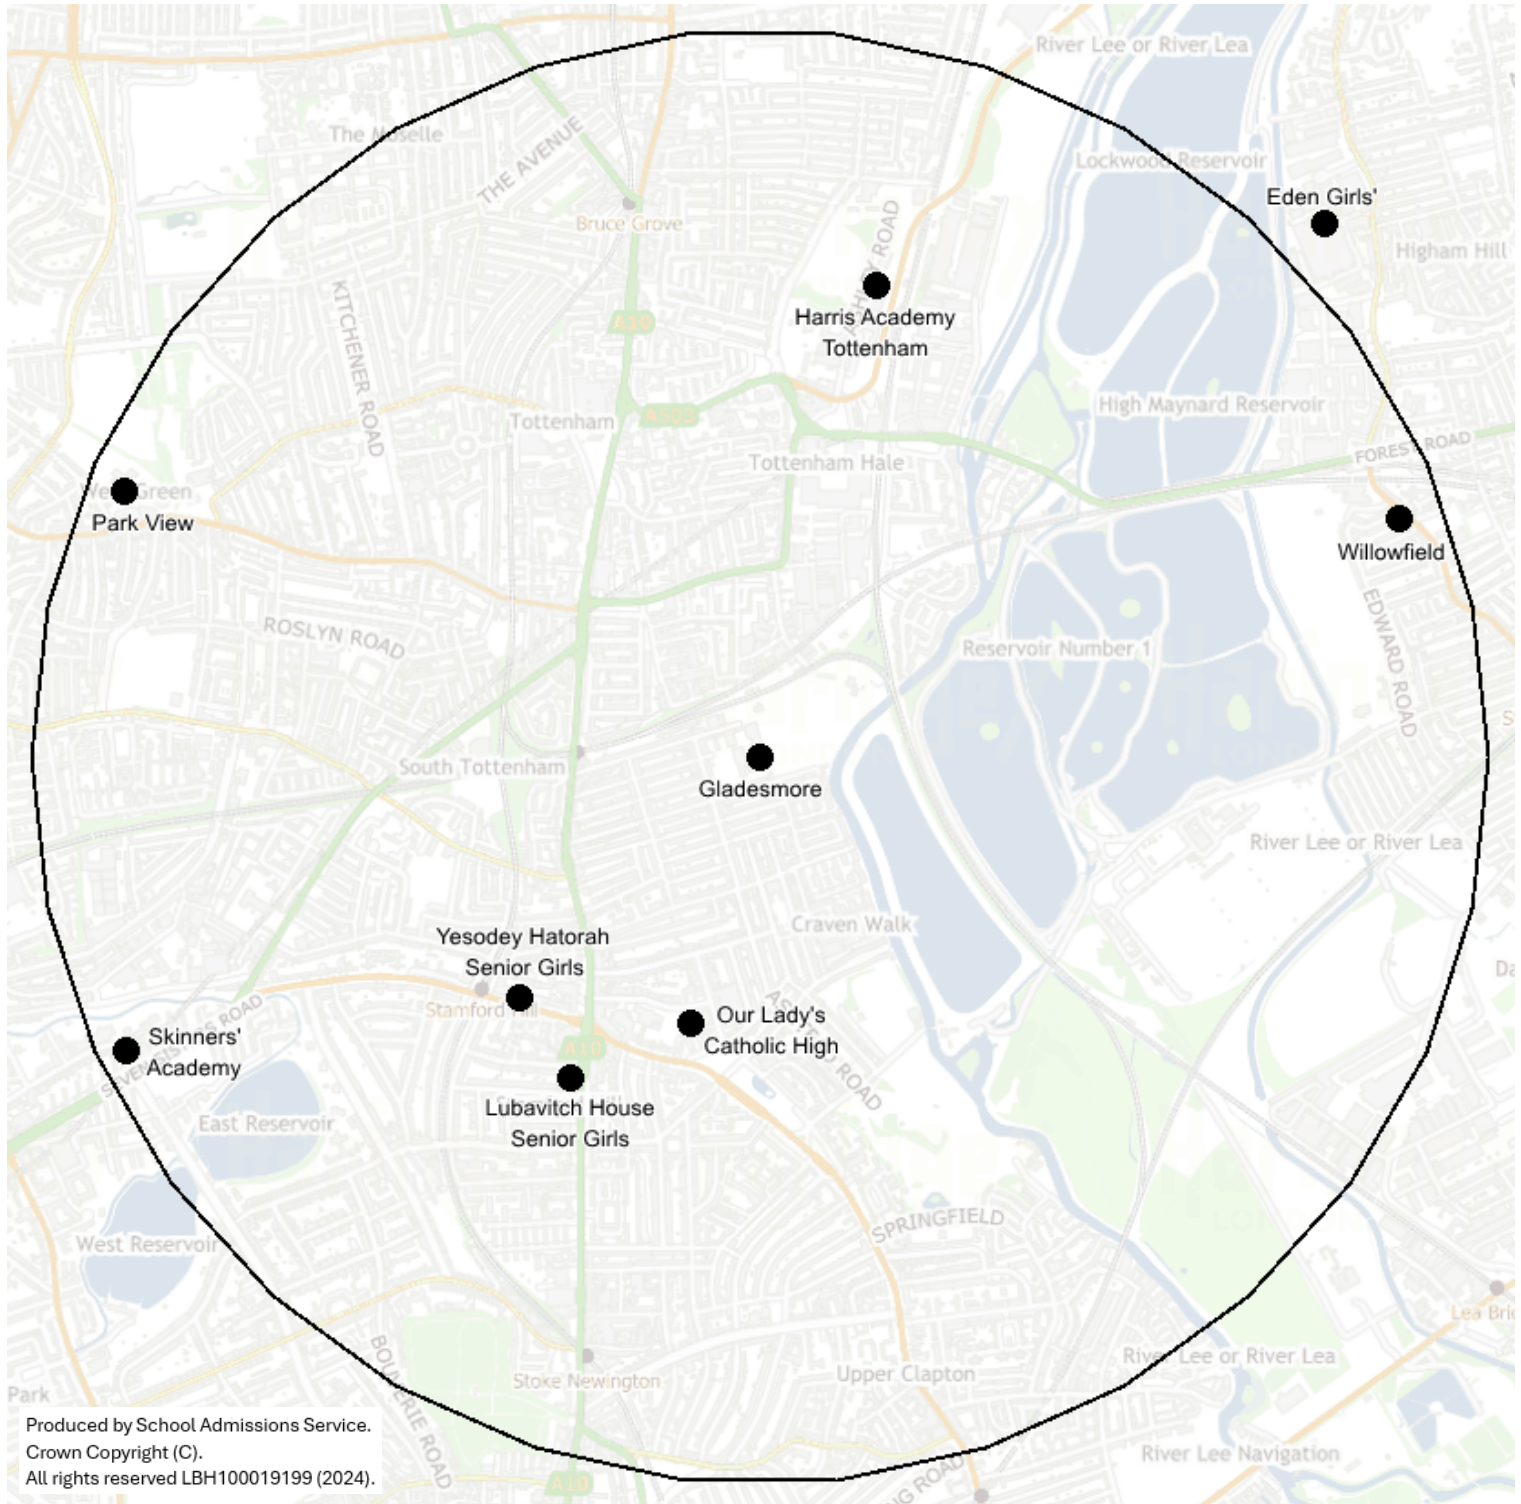

Alexandra Park Furthest Distance Offered 2024—0.5267 miles

Furthest distance at which offers were able to be made under the distance criterion, for admission to year 7 in September 2024 at Alexandra Park School.

Fortismere Cut-Off Distance 2024—1.1532 miles

Furthest distance at which offers were able to be made under the distance criterion, for admission to year 7 in September 2024 at Fortismere School.

Gladesmore Cut-Off Distance 2024—1.2563 miles

Furthest distance at which offers were able to be made under the distance criterion, for admission to year 7 in September 2024 at Gladesmore Community School.

Greig City Academy Cut-Off Distance 2024—2.9270 miles

Furthest distance at which offers were able to be made under the distance criterion, for admission to year 7 in September 2024 at Heartlands High School.

Highgate Wood Cut-Off Distance 2024—0.9631 miles