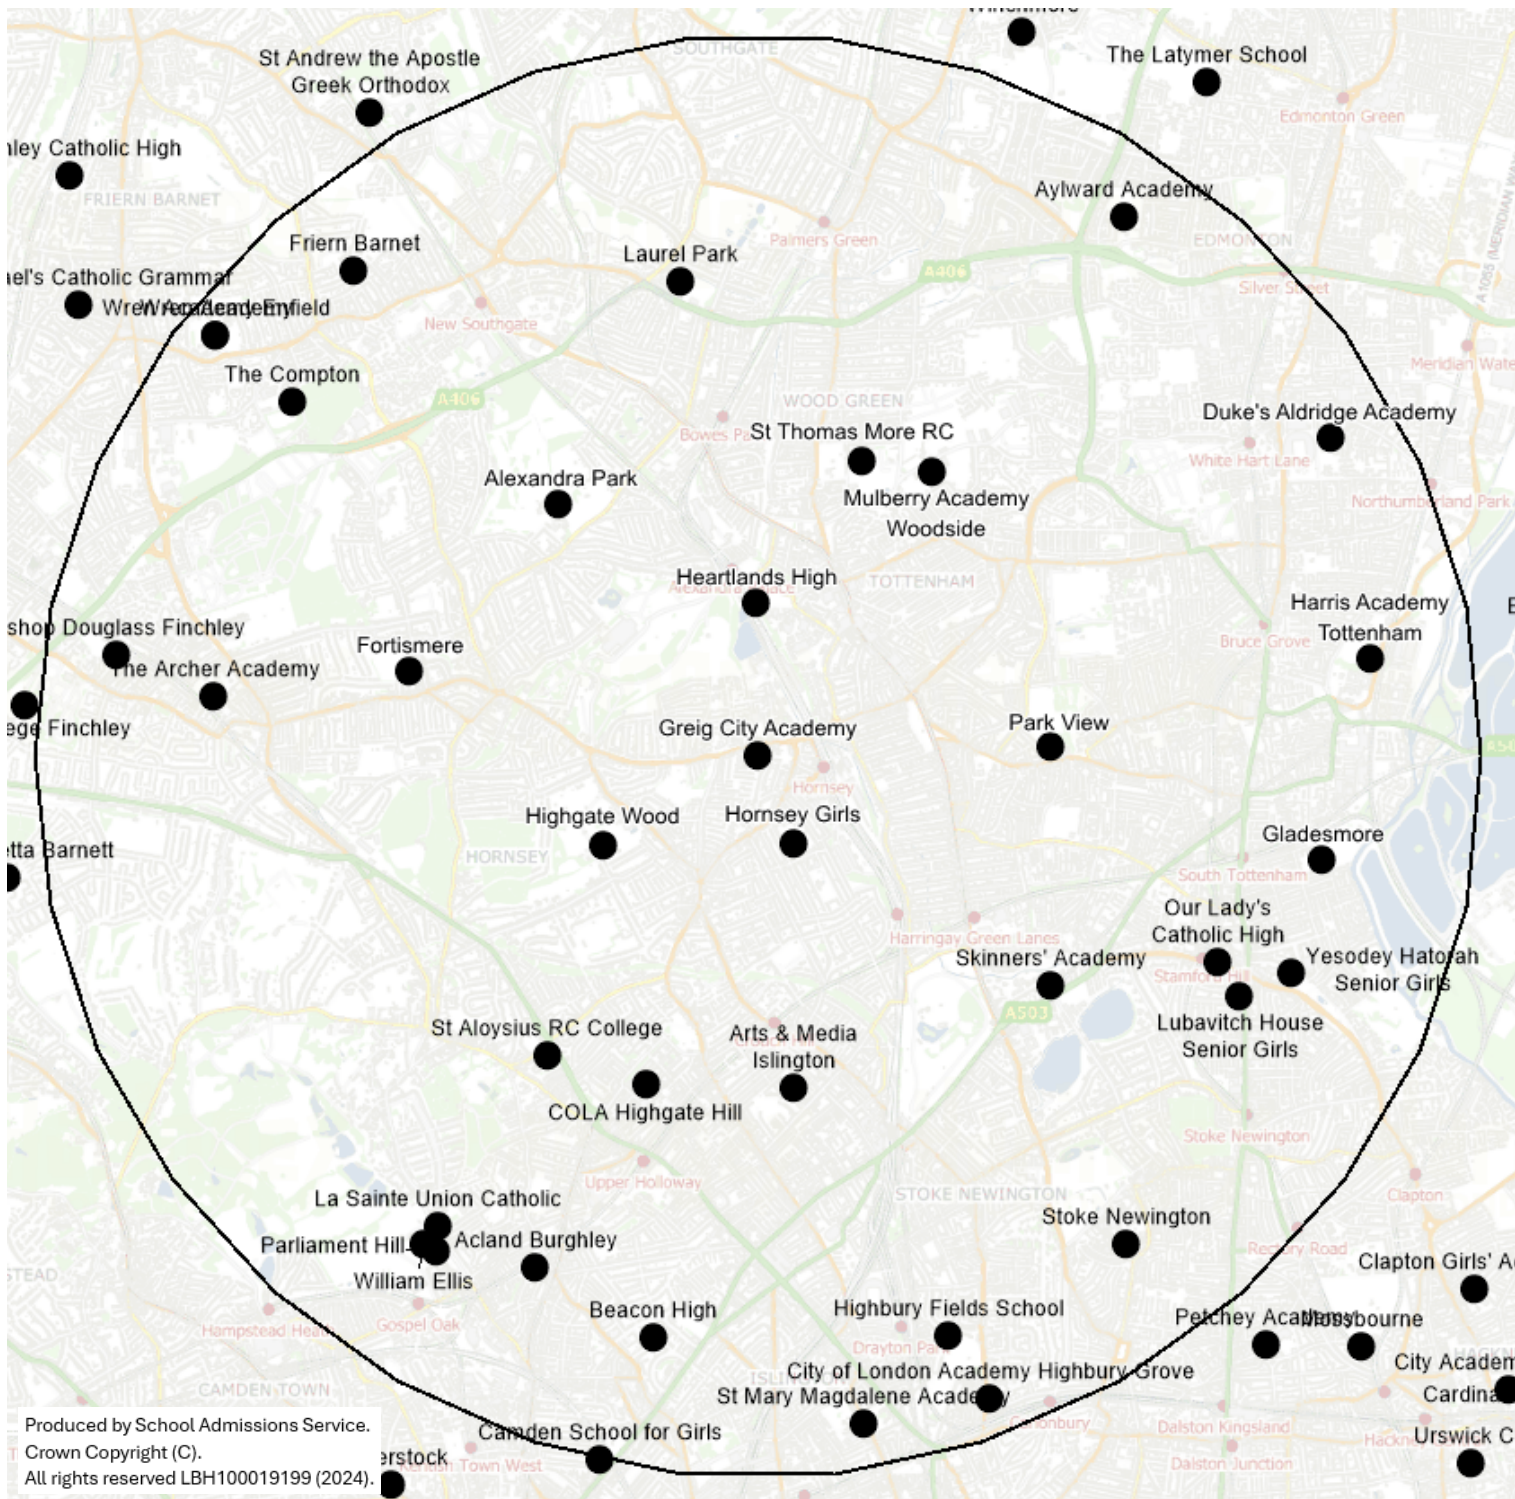

Alexandra Park Furthest Distance Offered 2024—0.5267 miles

Furthest distance at which offers were able to be made under the distance criterion, for admission to year 7 in September 2024 at Alexandra Park School.

Fortismere Cut-Off Distance 2024—1.1532 miles

Furthest distance at which offers were able to be made under the distance criterion, for admission to year 7 in September 2024 at Fortismere School.

Gladesmore Cut-Off Distance 2024—1.2563 miles

Furthest distance at which offers were able to be made under the distance criterion, for admission to year 7 in September 2024 at Gladesmore Community School.

Greig City Academy Cut-Off Distance 2024—2.9270 miles

Furthest distance at which offers were able to be made under the distance criterion, for admission to year 7 in September 2024 at Greig City Academy.

Heartlands High Furthest Distance Offered 2024—1.5060 miles