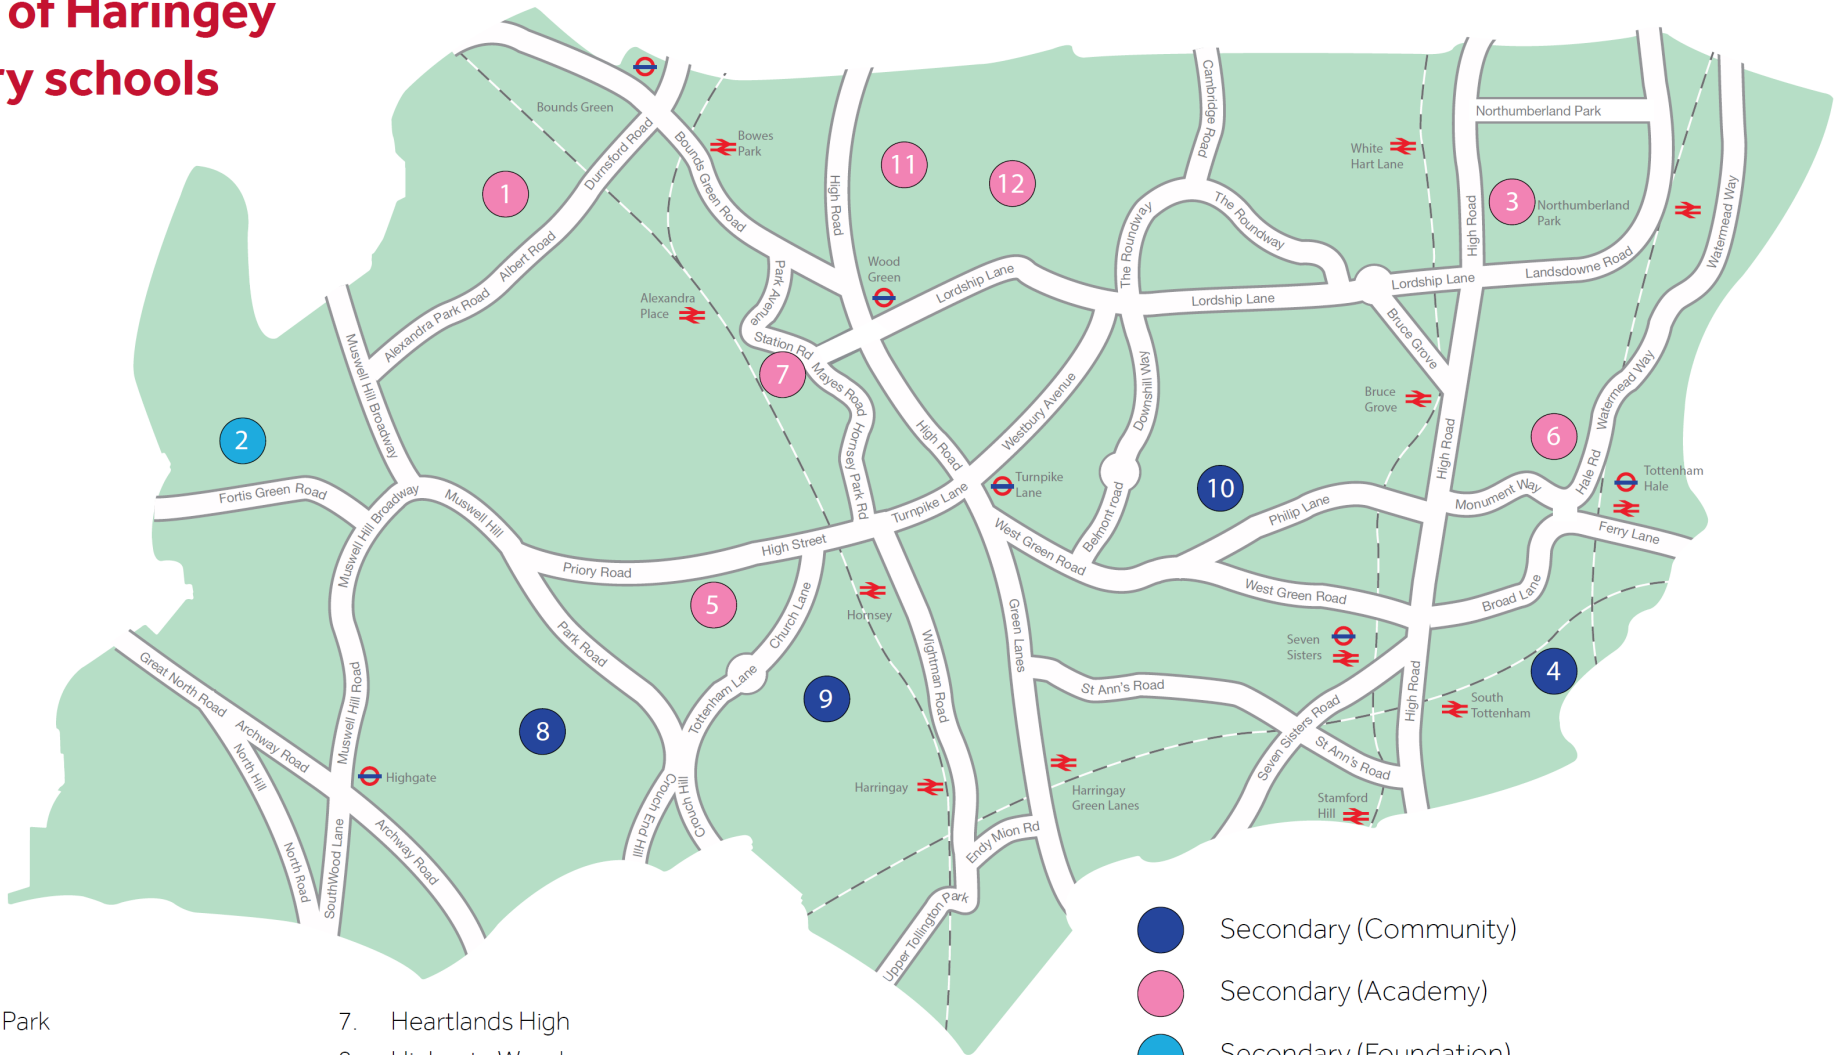

Location of Haringey secondary schools

- | | |
|---|-----------------------------|
| 1. Alexandra Park | 7. Heartlands High |
| 2. Fortismere | 8. Highgate Wood |
| 3. Duke's Aldrige Academy (previously Northumberland Park) | 9. Hornsey School for Girls |
| 4. Gladesmore Community | 10. Park View |
| 5. Greig City Academy | 11. St Thomas More Catholic |
| 6. Harris Academy Tottenham | 12. Woodside High |

- Secondary (Community)
- Secondary (Academy)
- Secondary (Foundation)