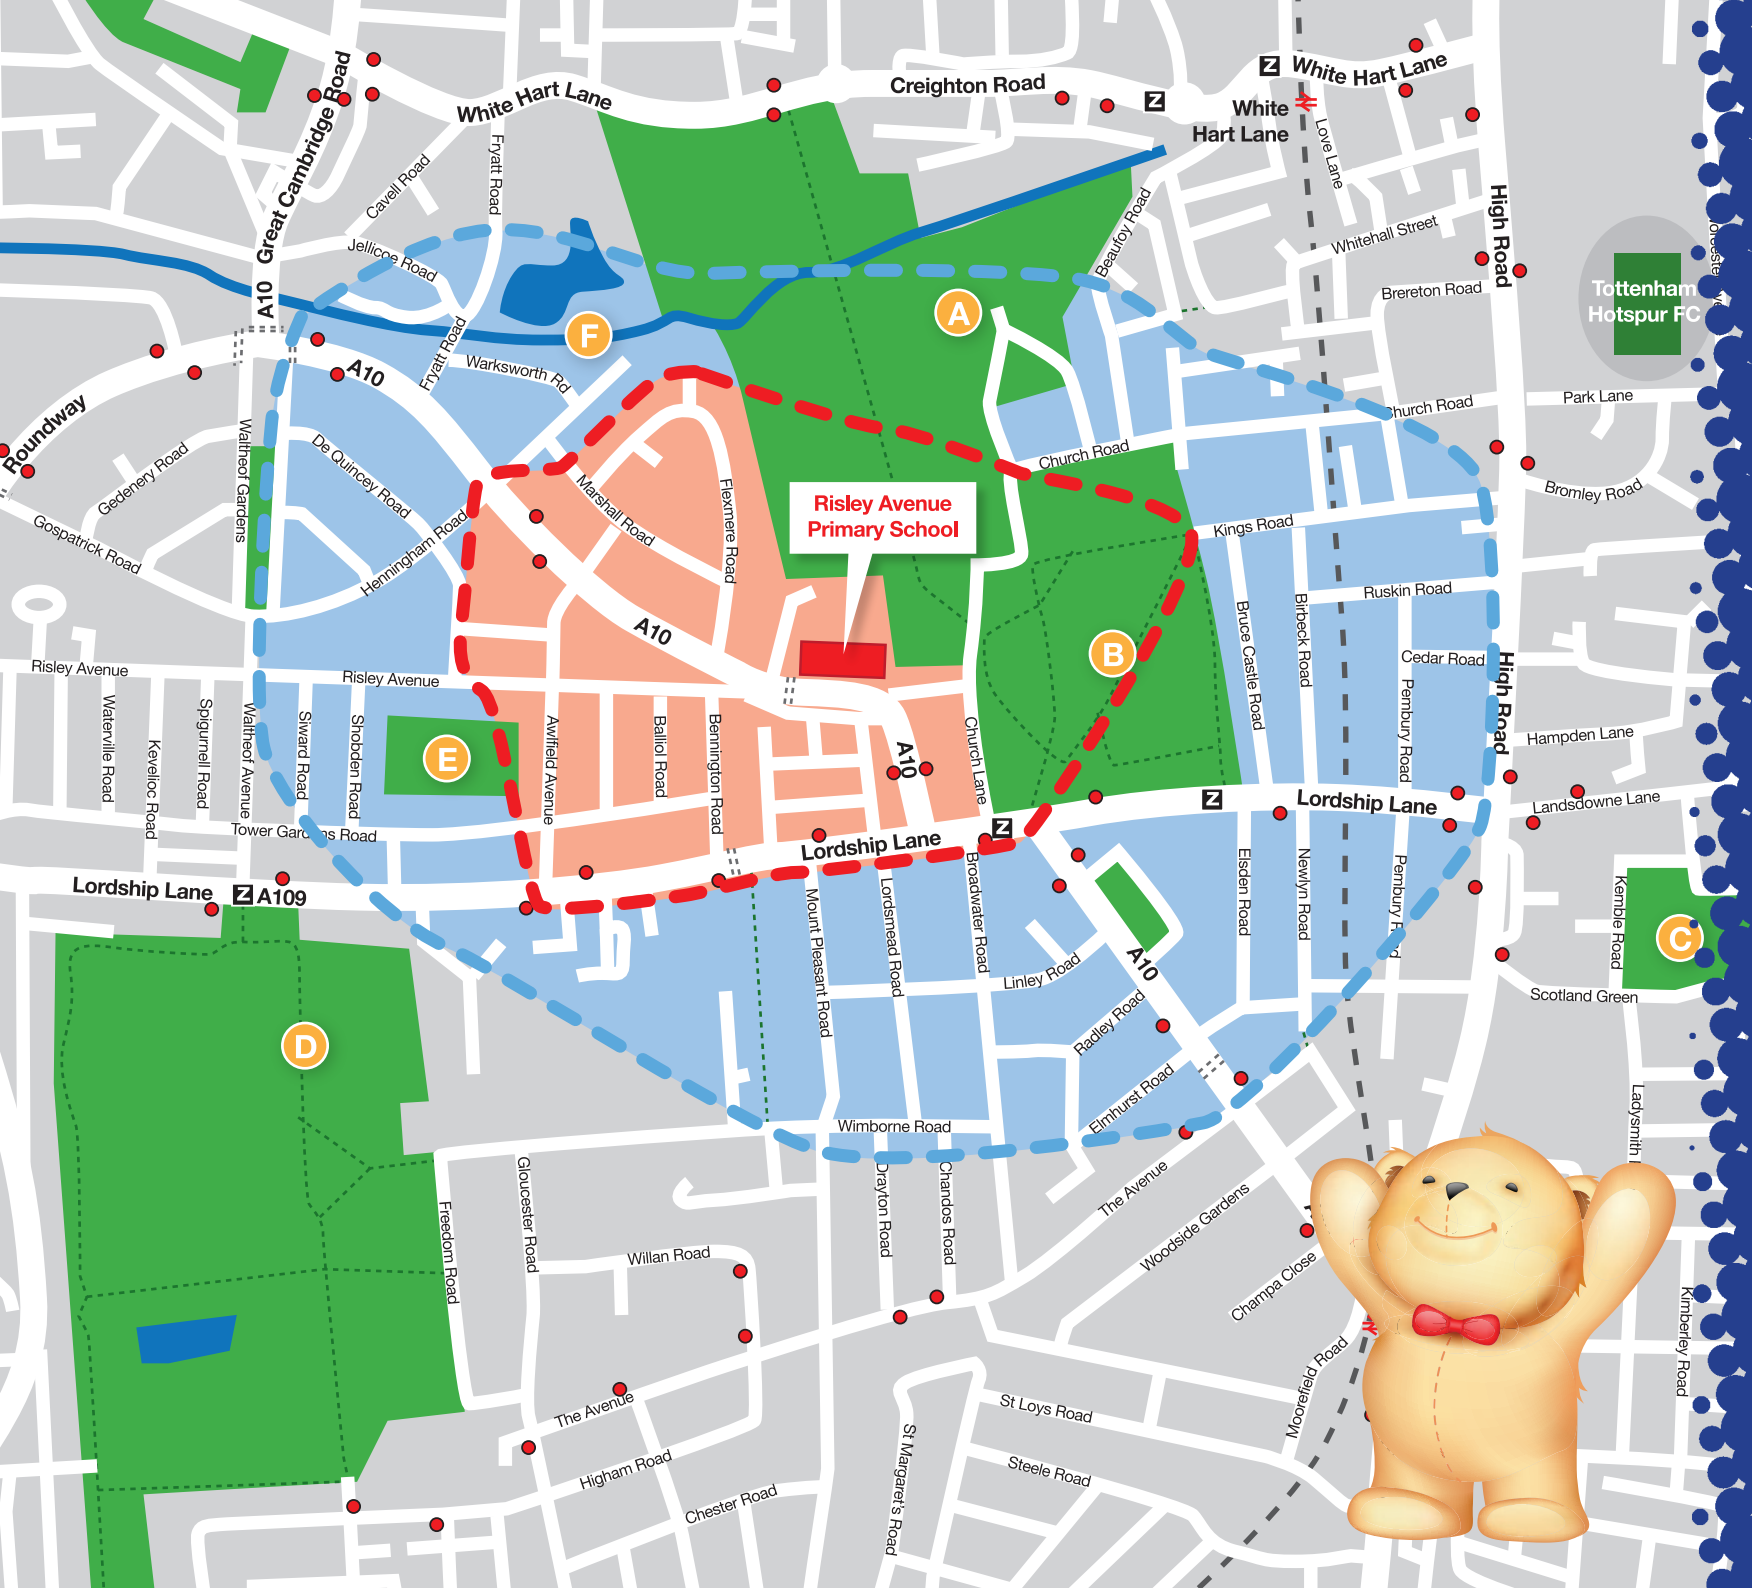

# Travelling to Risley Avenue Primary School

**KEY:**

- 5 minute walking zone
- 10 minute walking zone
- Tottenham Cemetery
- Bruce Castle Park
- Hartington Park
- Lordship Recreation Ground
- Tower Grdens Estate
- The Moselle
- Bus stops
- Zebra crossings
- Pedestrian crossings