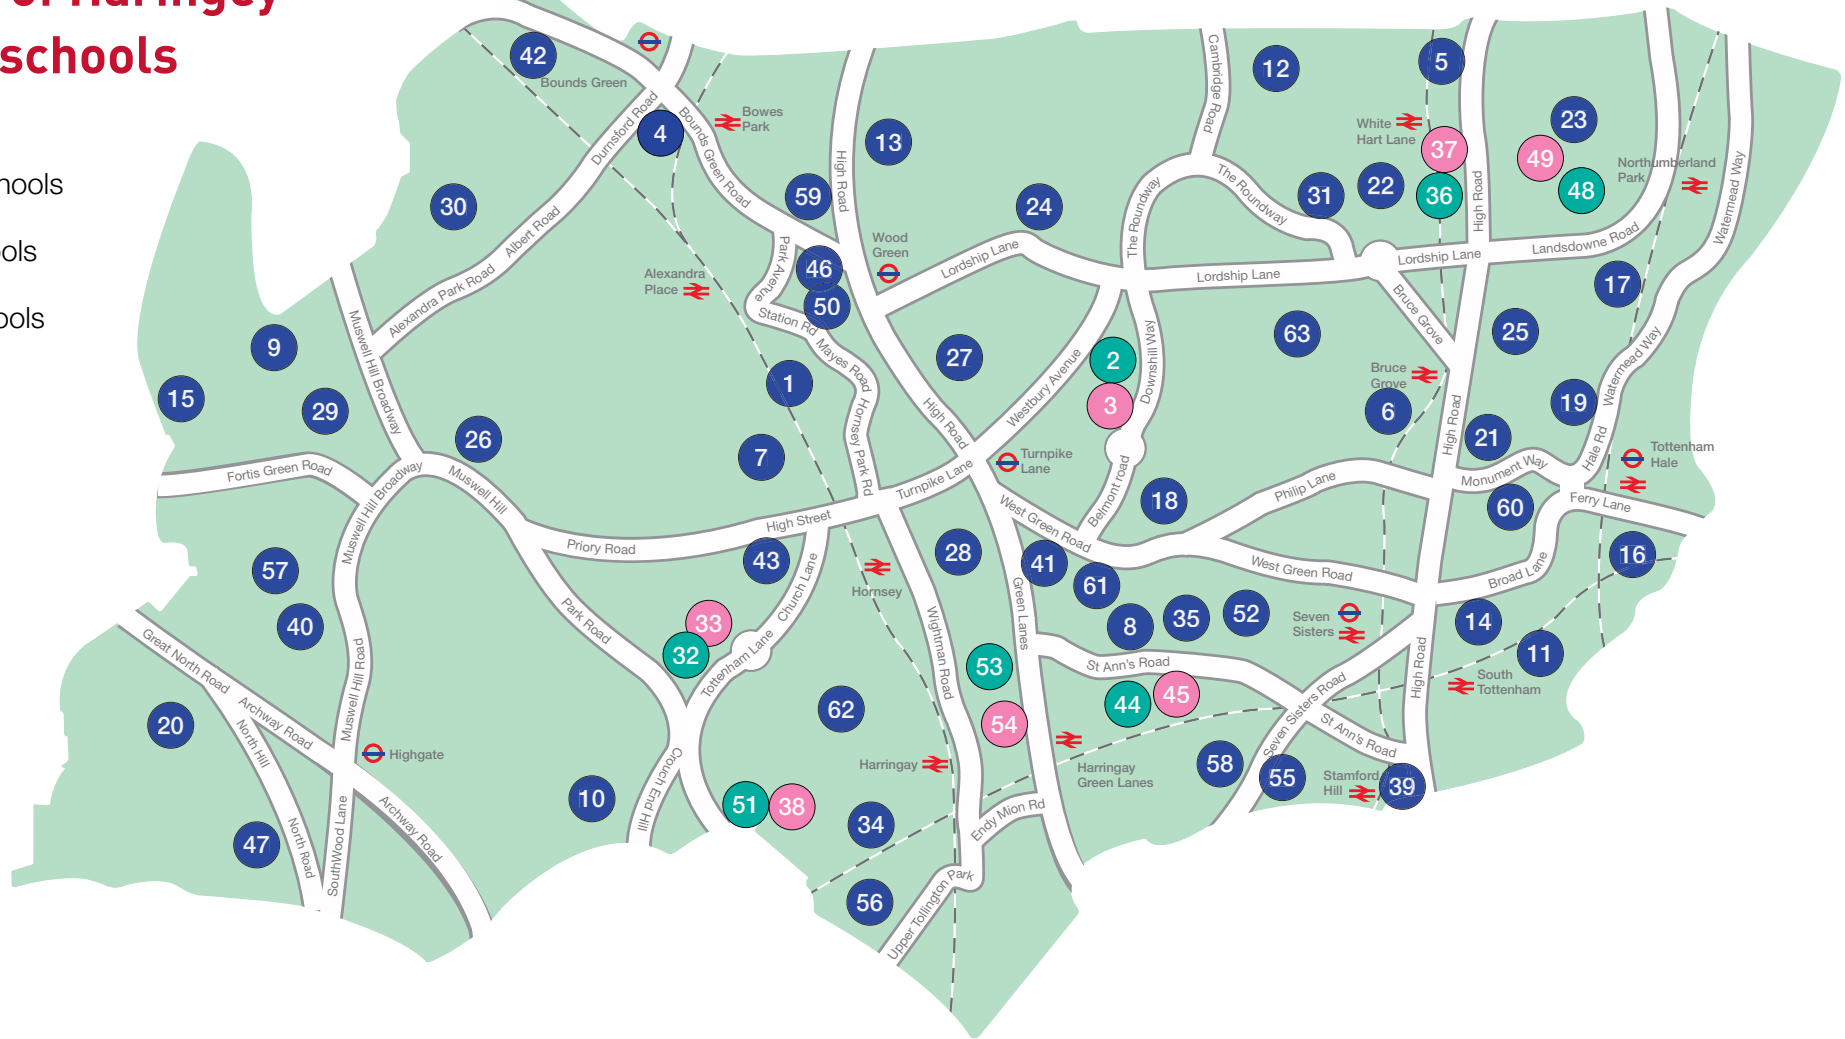

Location of Haringey primary schools

- Primary schools
- Infant schools
- Junior schools

- | | | | | | |
|---------------------|---|------------------------------|-----------------------------------|--|----------------------------|
| 1. Alexandra | 13. Earlham | 22. Lancasterian | 34. St Aidan's | 44. St Mary's RC Infant | 53. South Harringay Infant |
| 2. Belmont Infant | 14. Earlsmead | 23. Lea Valley | 35. St Ann's CE | 45. St Mary's RC Junior | 54. South Harringay Junior |
| 3. Belmont Junior | 15. Eden | 24. Lordship Lane | 36. St Francis De Sales RC Infant | 46. St Michael's CE (N22) | 55. Stamford Hill |
| 4. Bounds Green | 16. Ferry Lane | 25. Mulberry | 37. St Francis De Sales RC Junior | 47. St Michael's (N6) | 56. Stroud Green |
| 5. Brook House | 17. Harris Primary Academy Coleraine Park | 26. Muswell Hill | 38. St Gildas' RC Junior | 48. St Paul's and All Hallows' CE Infant | 57. Tetherdown |
| 6. Bruce Grove | 18. Harris Primary Academy Philip Lane | 27. Noel Park | 39. St Ignatius RC | 49. St Paul's and All Hallows' CE Junior | 58. Tiverton |
| 7. Campsbourne | 19. Harris Academy Tottenham | 28. North Harringay | 40. St James CE | 50. St Paul's RC | 59. Trinity |
| 8. Chestnuts | 20. Highgate | 29. Our Lady of Muswell Hill | 41. St John Vianney RC | 51. St Peter-in-Chains RC Infant | 60. Welbourne |
| 9. Coldfall | 21. Holy Trinity CE | 30. Rhodes Avenue | 42. St Martin of Porres RC | 52. Seven Sisters | 61. West Green |
| 10. Coleridge | | 31. Risley Avenue | 43. St Mary's CE | | 62. Weston Park |
| 11. Crowland | | 32. Rokesly Infant | | | 63. The Willow |
| 12. Devonshire Hill | | 33. Rokesly Junior | | | |

*Please refer to p21 for more information