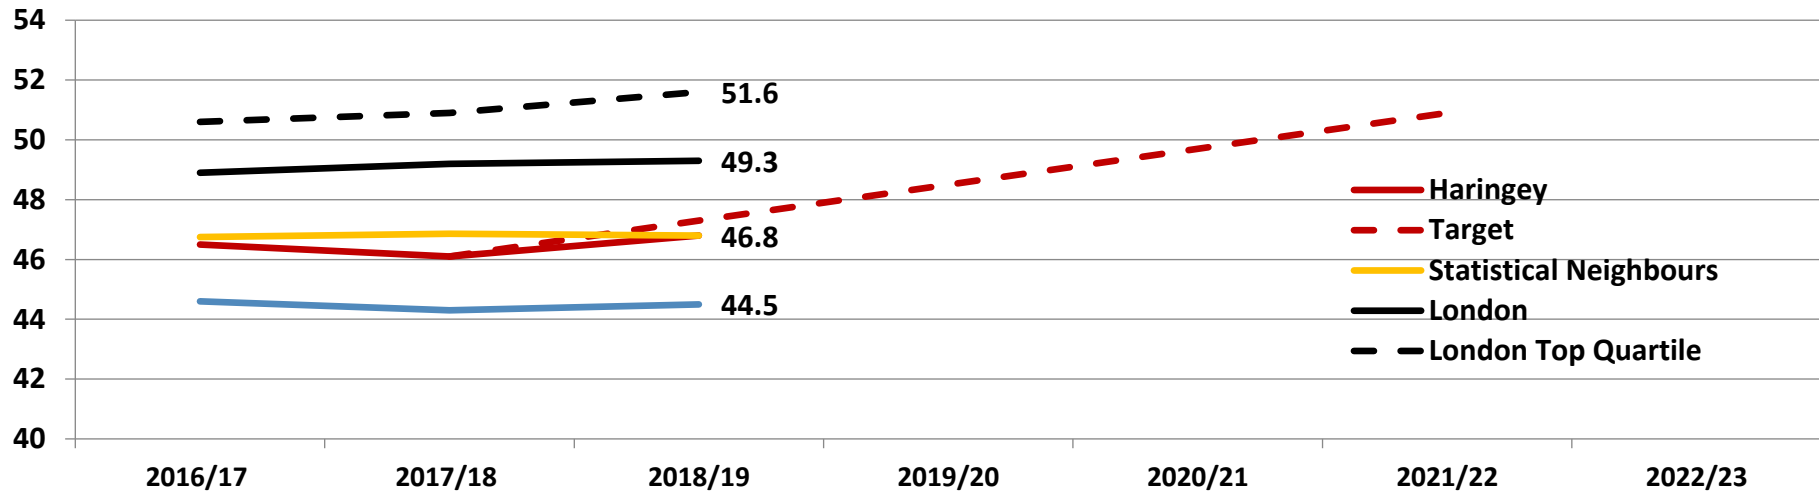

**Outcome 6****GCSE results - attainment 8****Amber  
Green**

Target: To be in London top quartile by 2022 including narrowing the gap between the highest achieving schools and the rest.

In April 2020 the government announced that all exams due to take place in schools and colleges in England are cancelled. They will not publish any school or college level performance data based on tests, assessments or exams for 2021, thus this indicator maintains its amber green status.