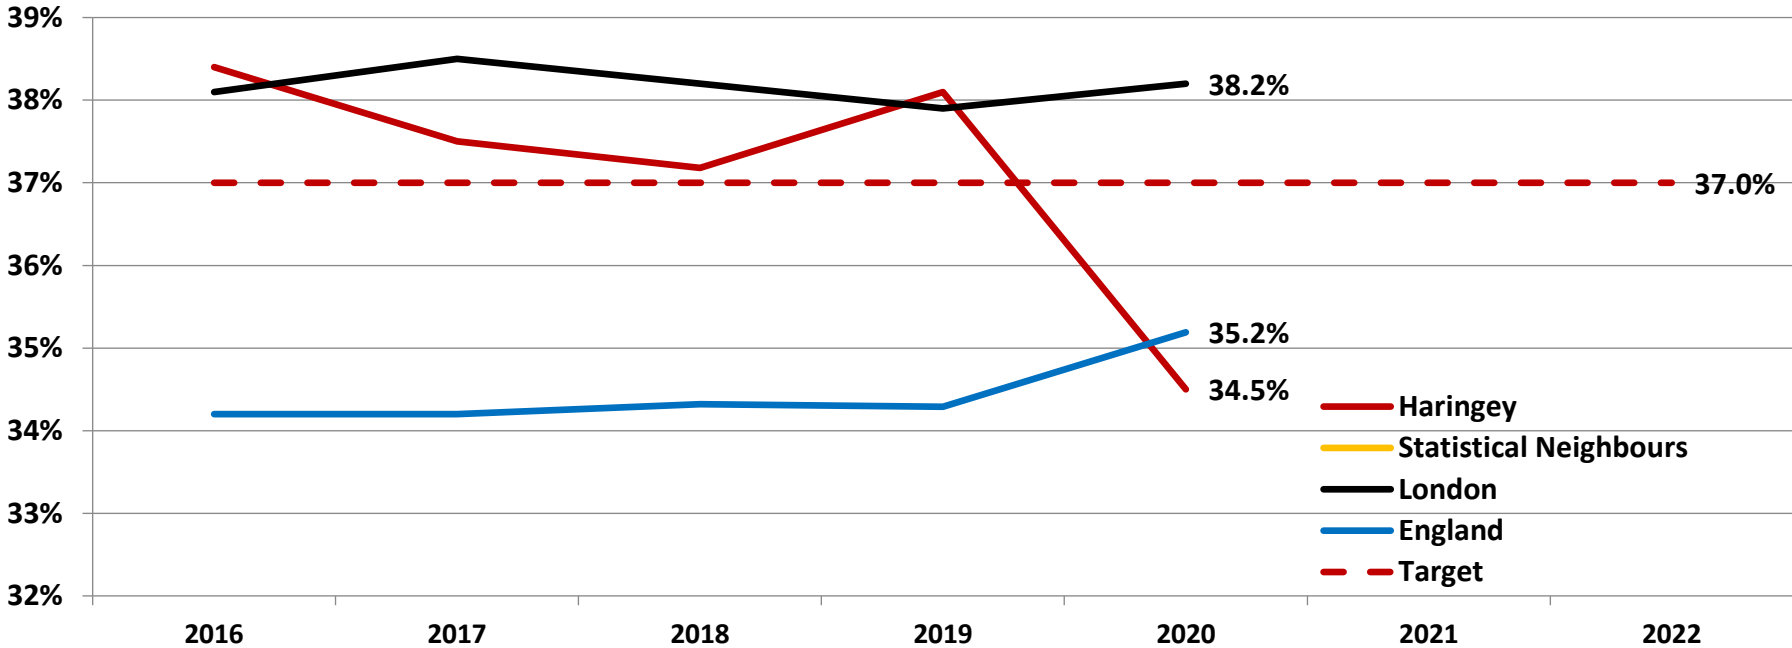

Outcome 5

Green

Percentage of year 6 pupils who are overweight or obese

Target: To be in London top quartile by 2022

The percentage of year 6 pupils who are overweight or obese has fallen to 34.5%, lower than the national average and the target of 37%. This indicator has been rated as green.