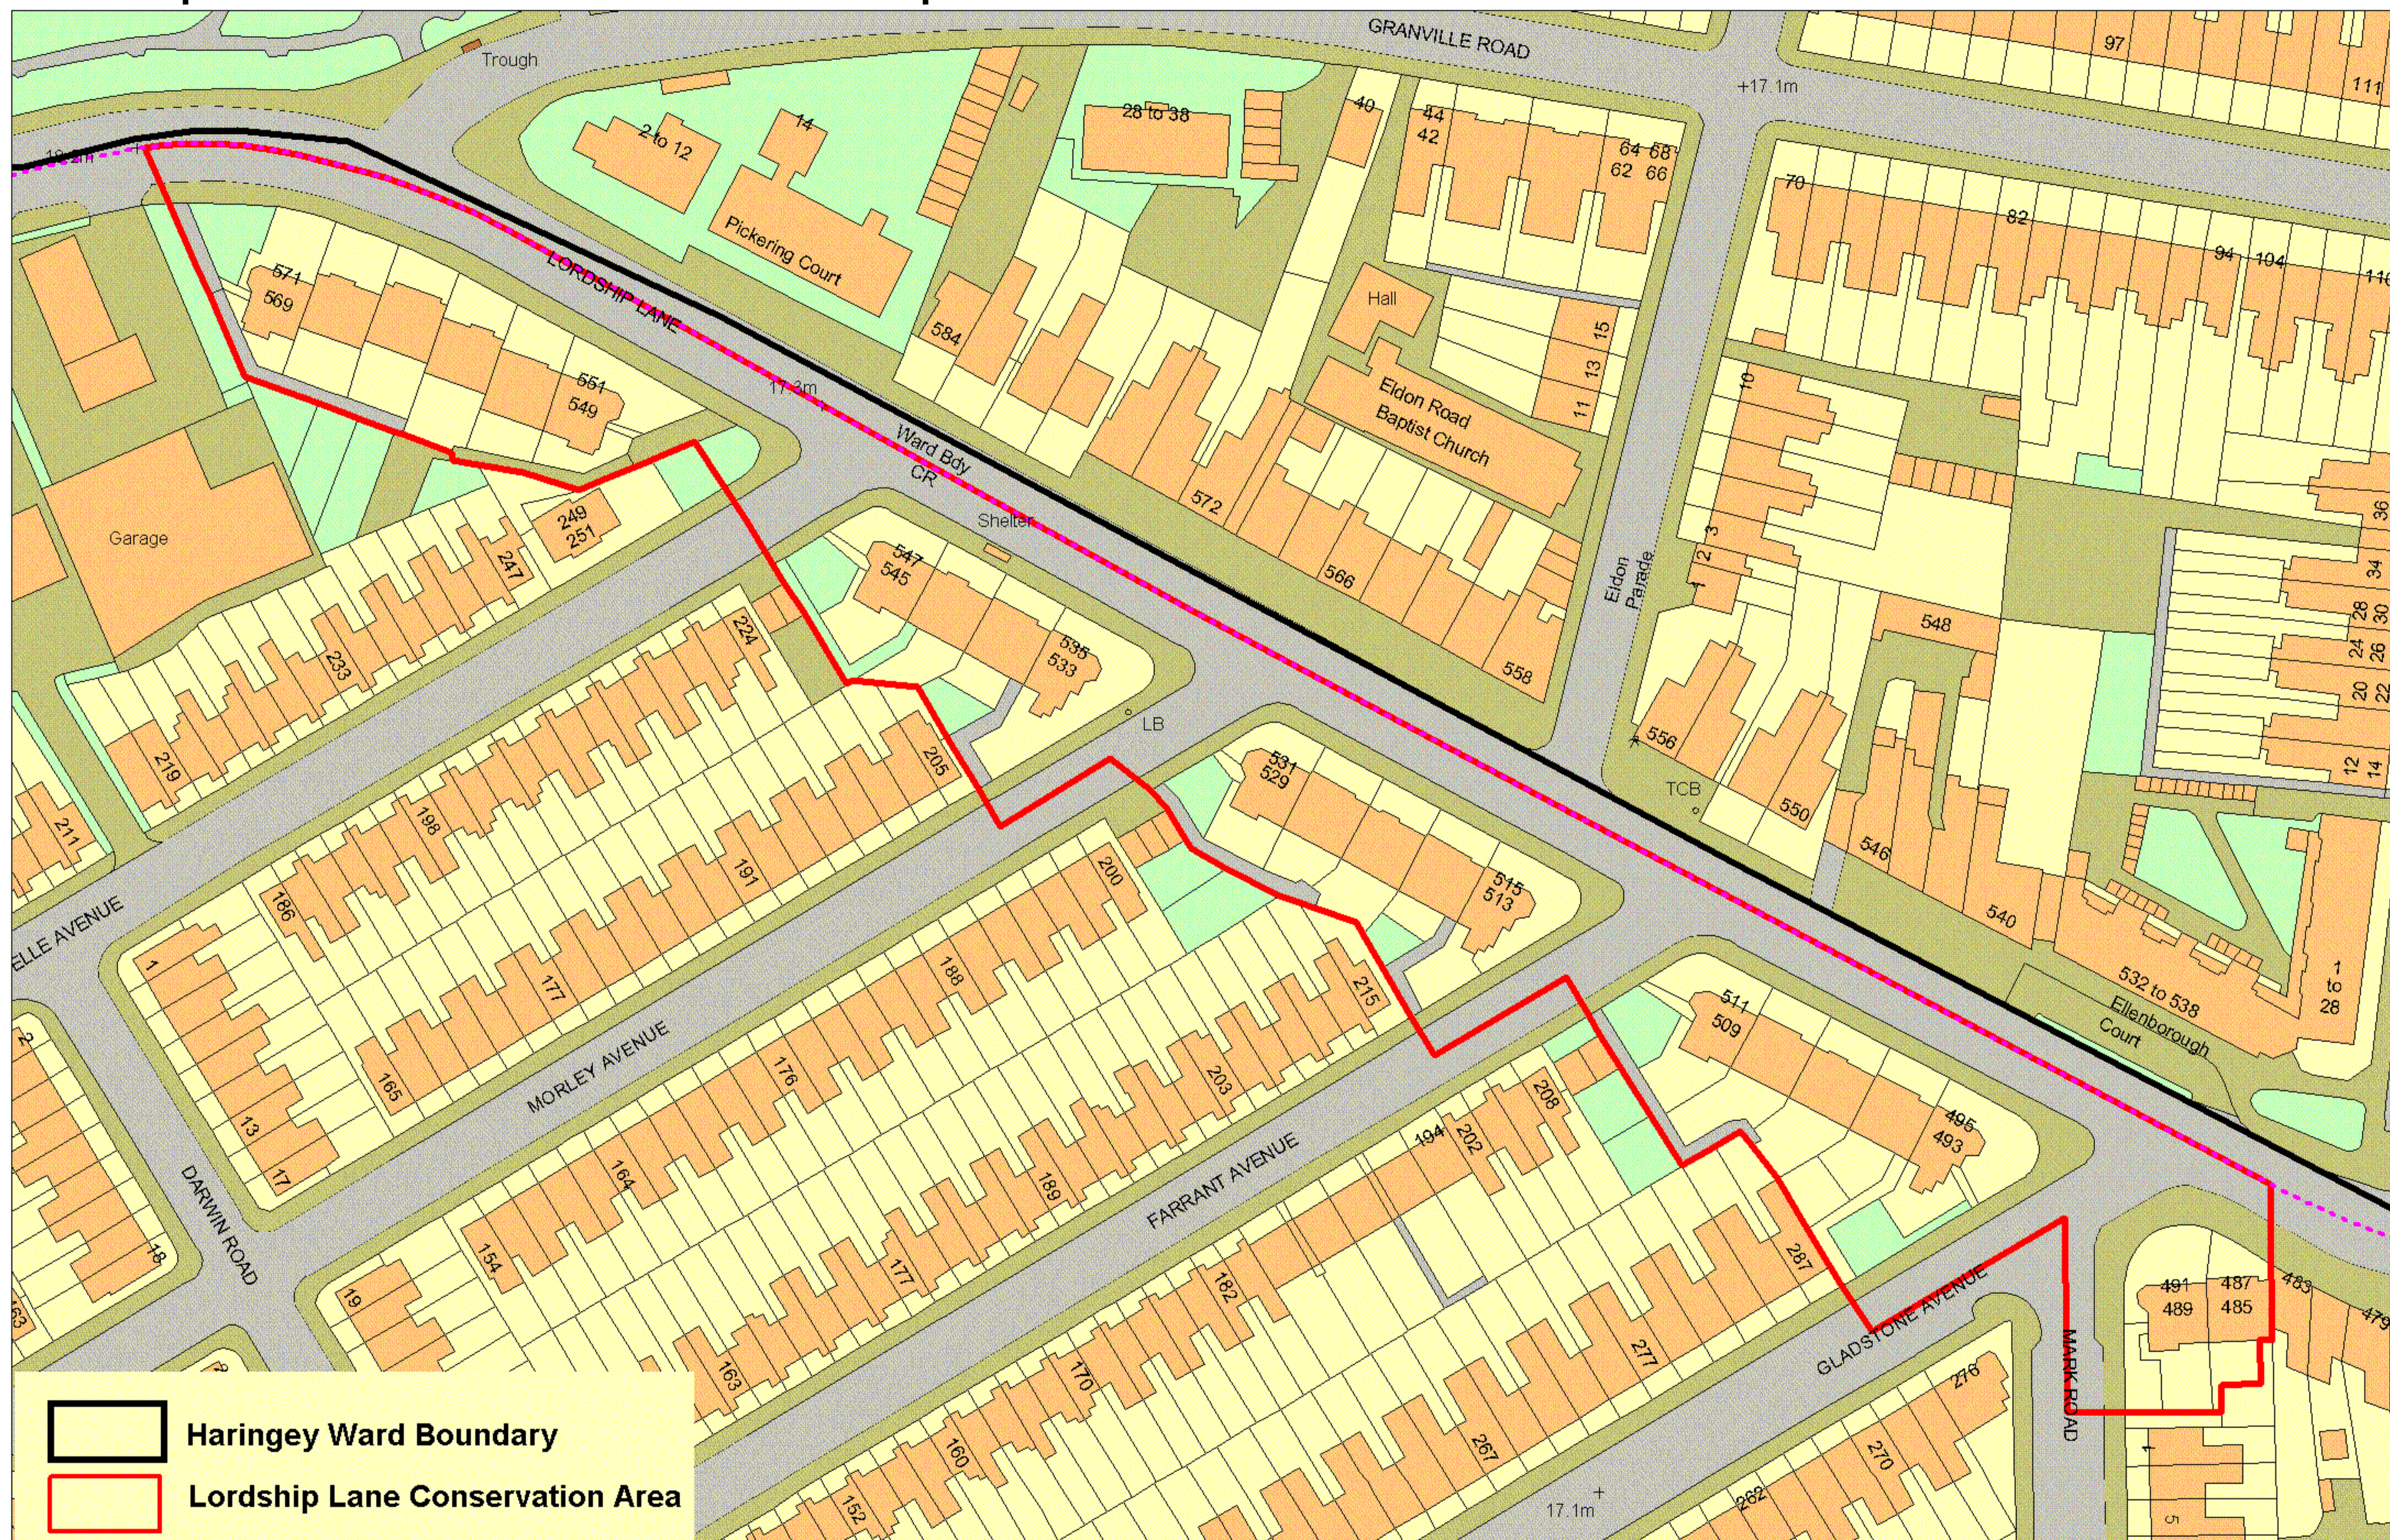

# Lordship Lane Street Conservation Area Map

Produced by the Policy & Performance Team, May 27 2009

This map is reproduced from Ordnance Survey material with the permission of Ordnance Survey Office © Crown copyright. Unauthorised reproduction infringes Crown copyright and may lead to prosecution or civil proceedings. LBH 100019199 (2009).