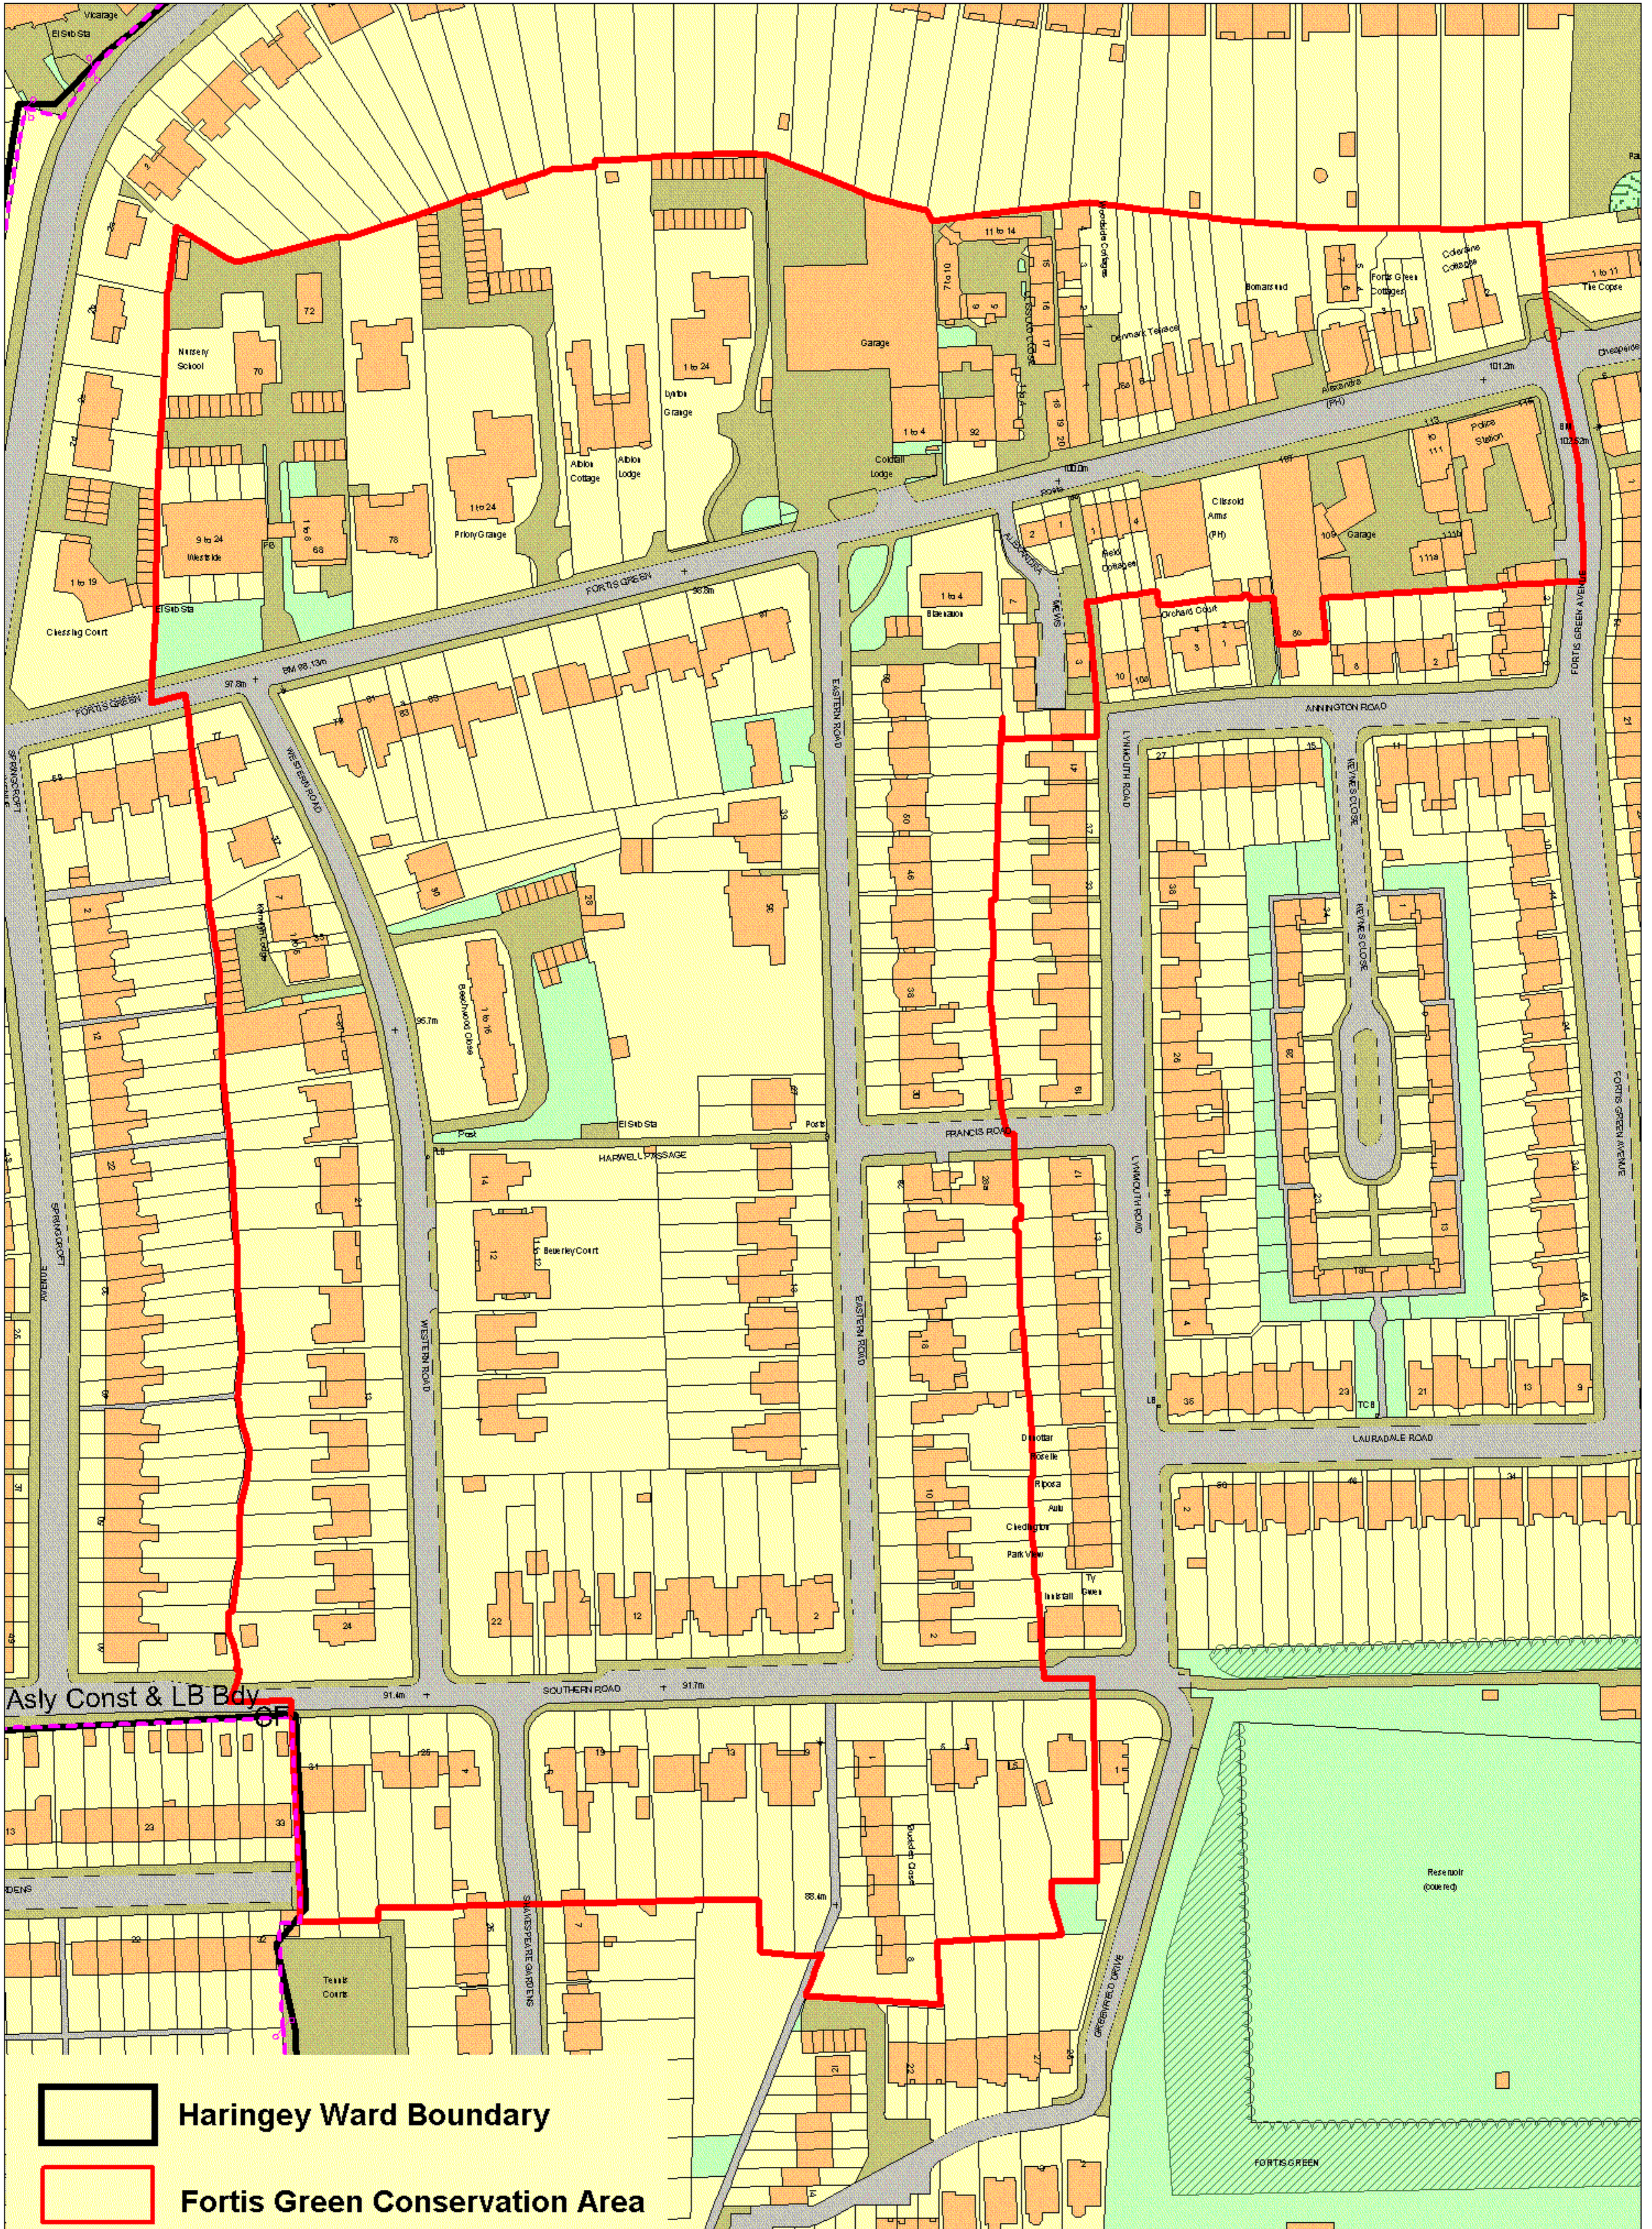

Fortis Green Conservation Area Map

Produced by the Policy & Performance Team, May 27 2009

This map is reproduced from Ordnance Survey material with the permission of Ordnance Survey Office © Crown copyright. Unauthorised reproduction infringes Crown copyright and may lead to prosecution or civil proceedings. LBH 100019199 (2009).