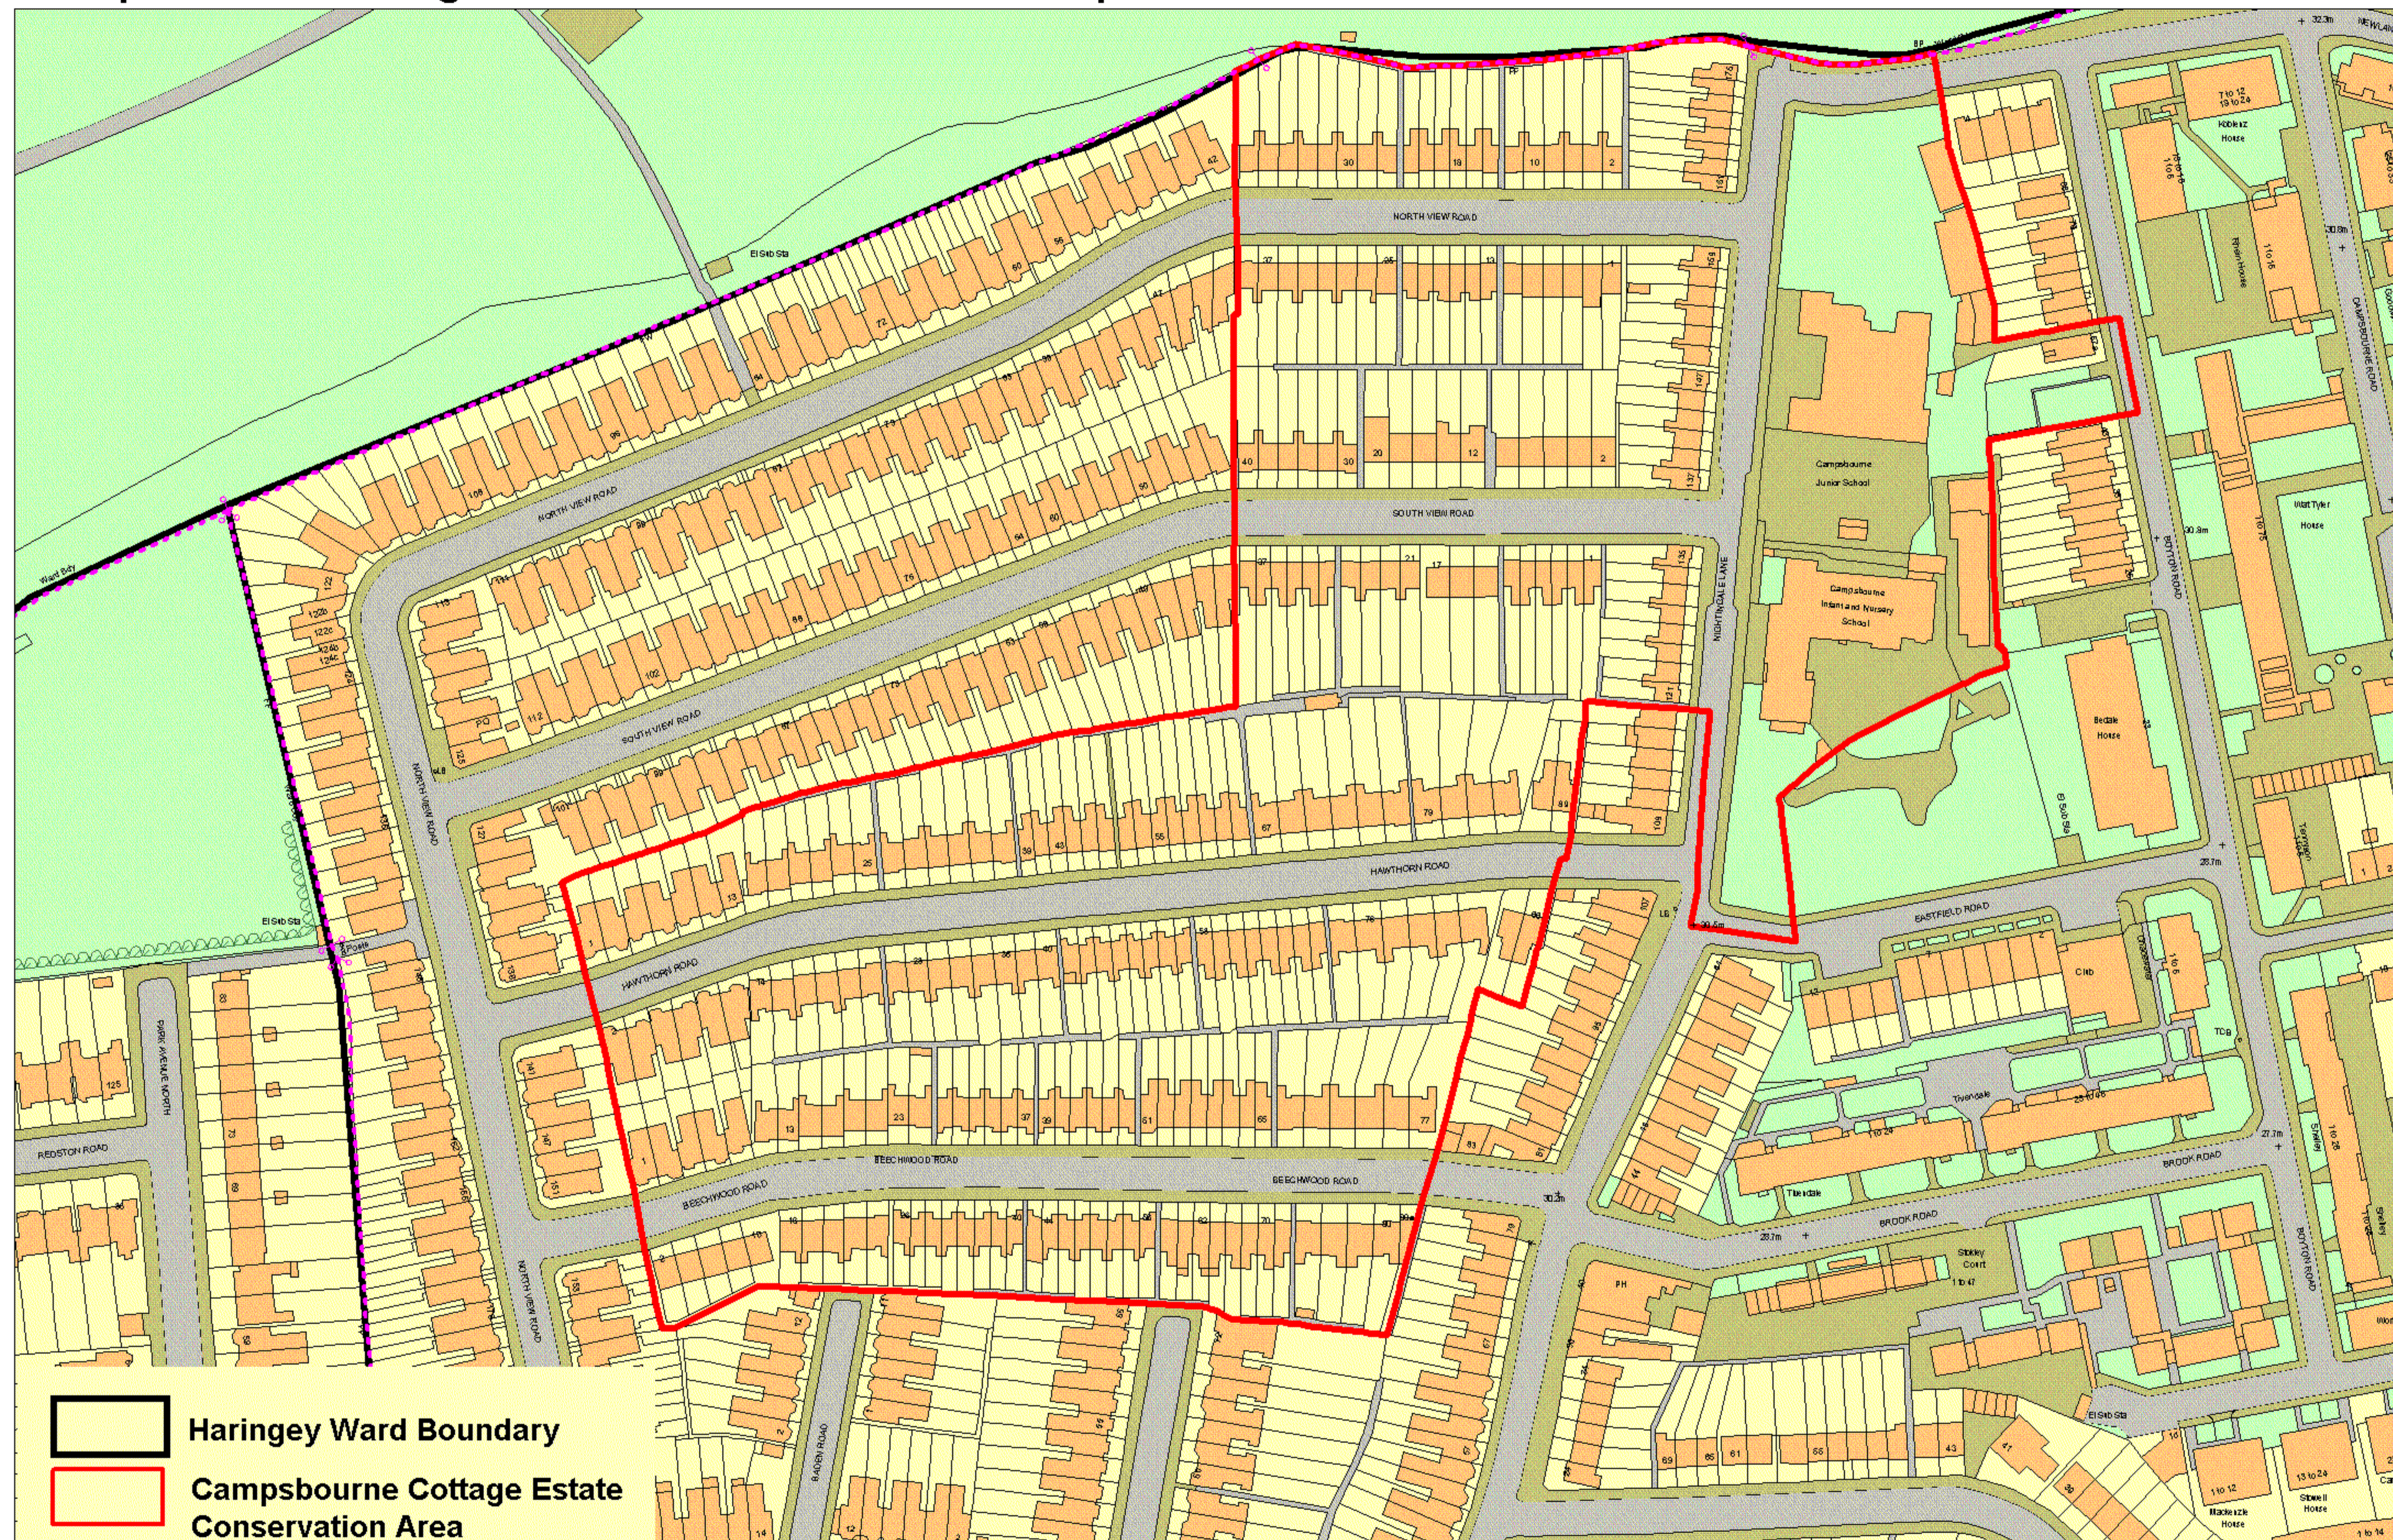

Campsbourne Cottage Estate Conservation Area Map

Produced by the Policy & Performance Team, May 27 2009

This map is reproduced from Ordnance Survey material with the permission of Ordnance Survey Office © Crown copyright. Unauthorised reproduction infringes Crown copyright and may lead to prosecution or civil proceedings. LBH 100019199 (2009).