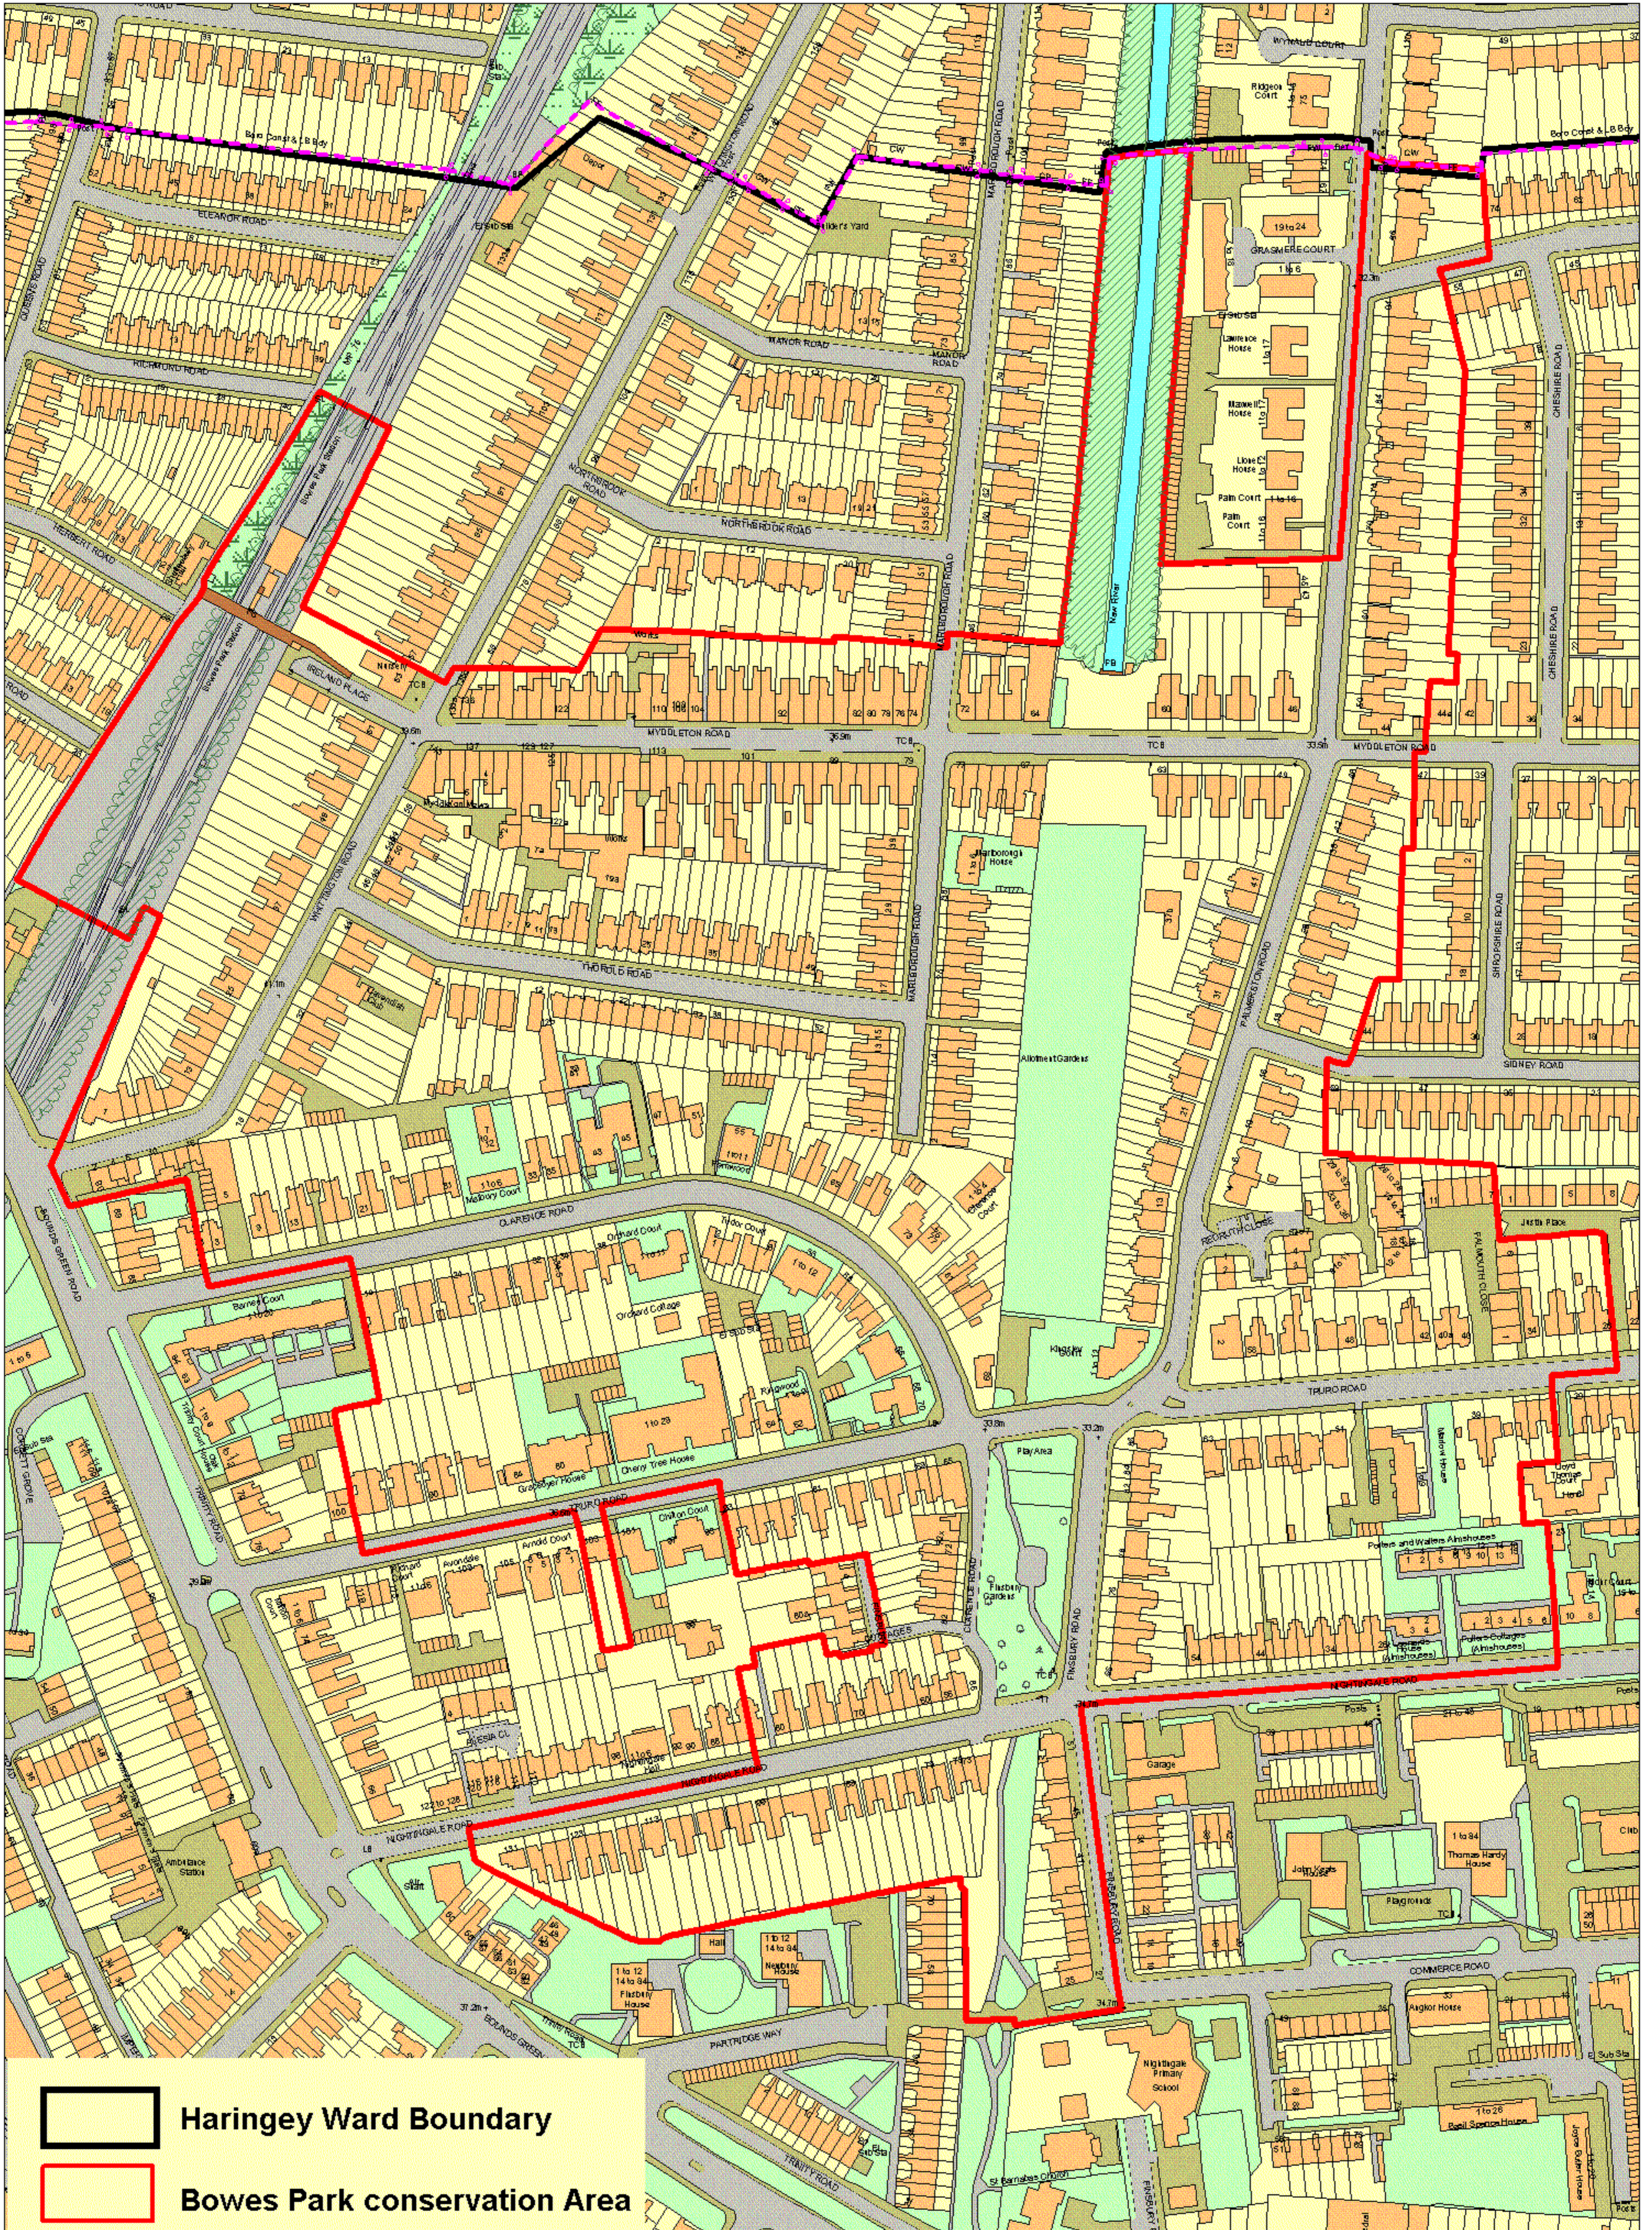

Bowes Park Conservation Area Map

Produced by the Policy & Performance Team, May 27 2009

This map is reproduced from Ordnance Survey material with the permission of Ordnance Survey Office © Crown copyright. Unauthorised reproduction infringes Crown copyright and may lead to prosecution or civil proceedings. LBH 100019199 (2009).