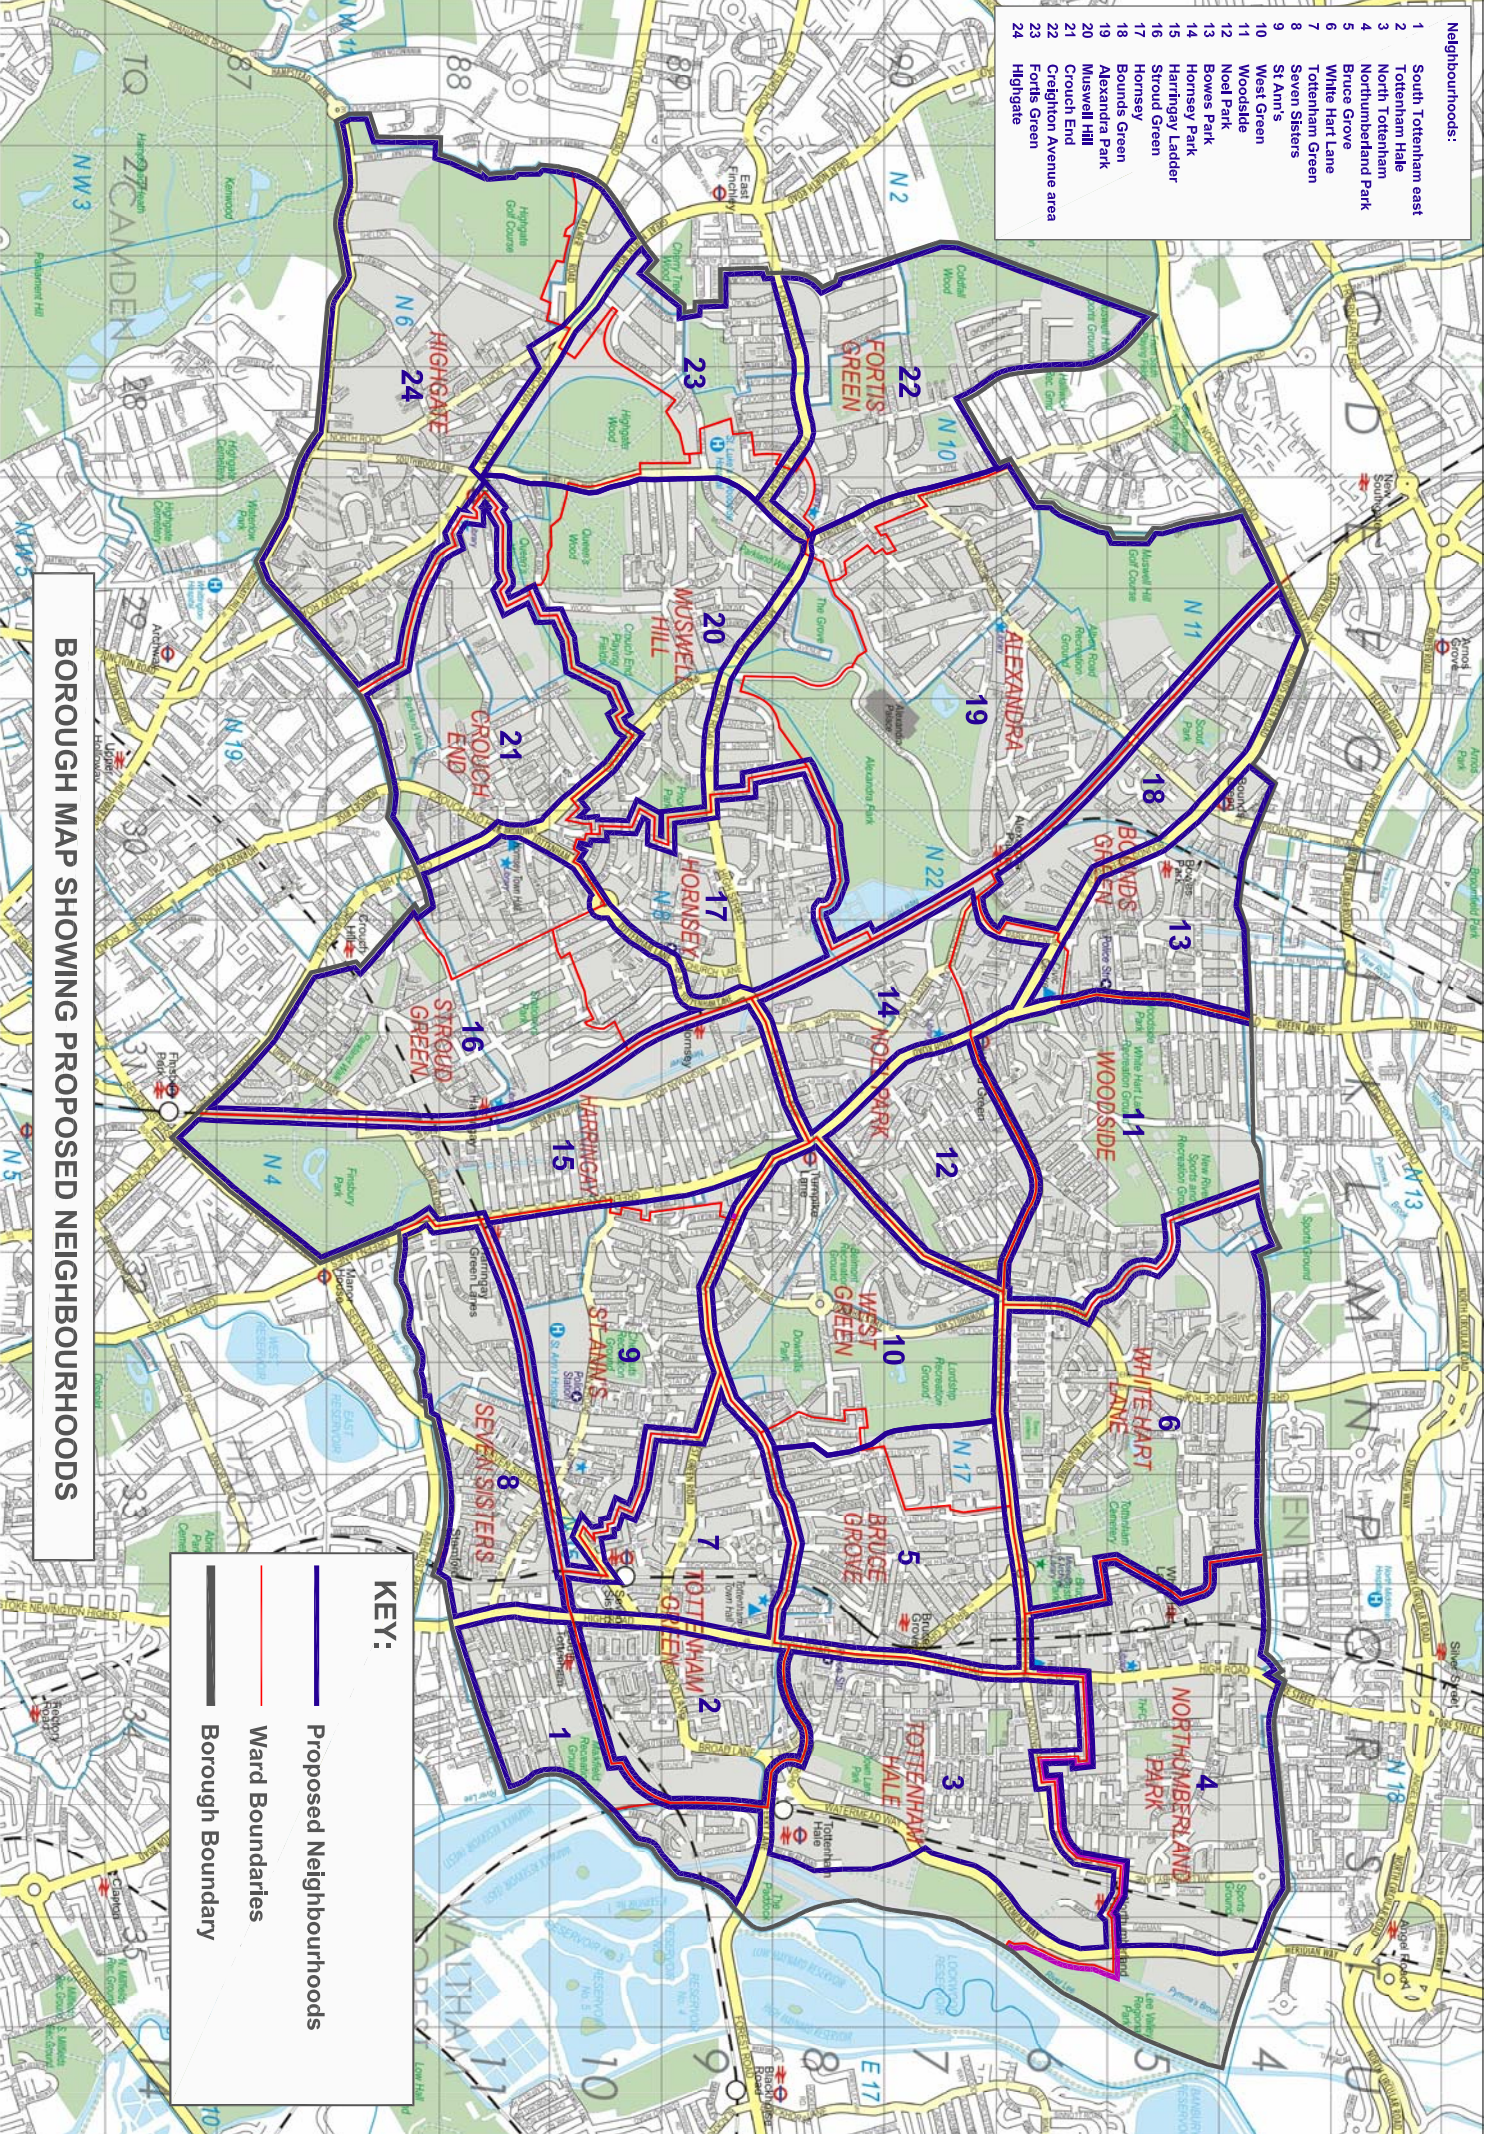

- Neighbourhoods:**
- 1 South Tottenham east
 - 2 Tottenham Hale
 - 3 North Tottenham
 - 4 Northumberland Park
 - 5 Bruce Grove
 - 6 White Hart Lane
 - 7 Tottenham Green
 - 8 Seven Sisters
 - 9 St Ann's
 - 10 West Green
 - 11 Woodside
 - 12 Noel Park
 - 13 Bowers Park
 - 14 Hornsey Park
 - 15 Harringay Ladder
 - 16 Stroud Green
 - 17 Hornsey
 - 18 Bounds Green
 - 19 Alexandra Park
 - 20 Muswell Hill
 - 21 Crouch End
 - 22 Creighton Avenue area
 - 23 Forts Green
 - 24 Highgate

BOROUGH MAP SHOWING PROPOSED NEIGHBOURHOODS

KEY:

- Proposed Neighbourhoods
- Ward Boundaries
- Borough Boundary