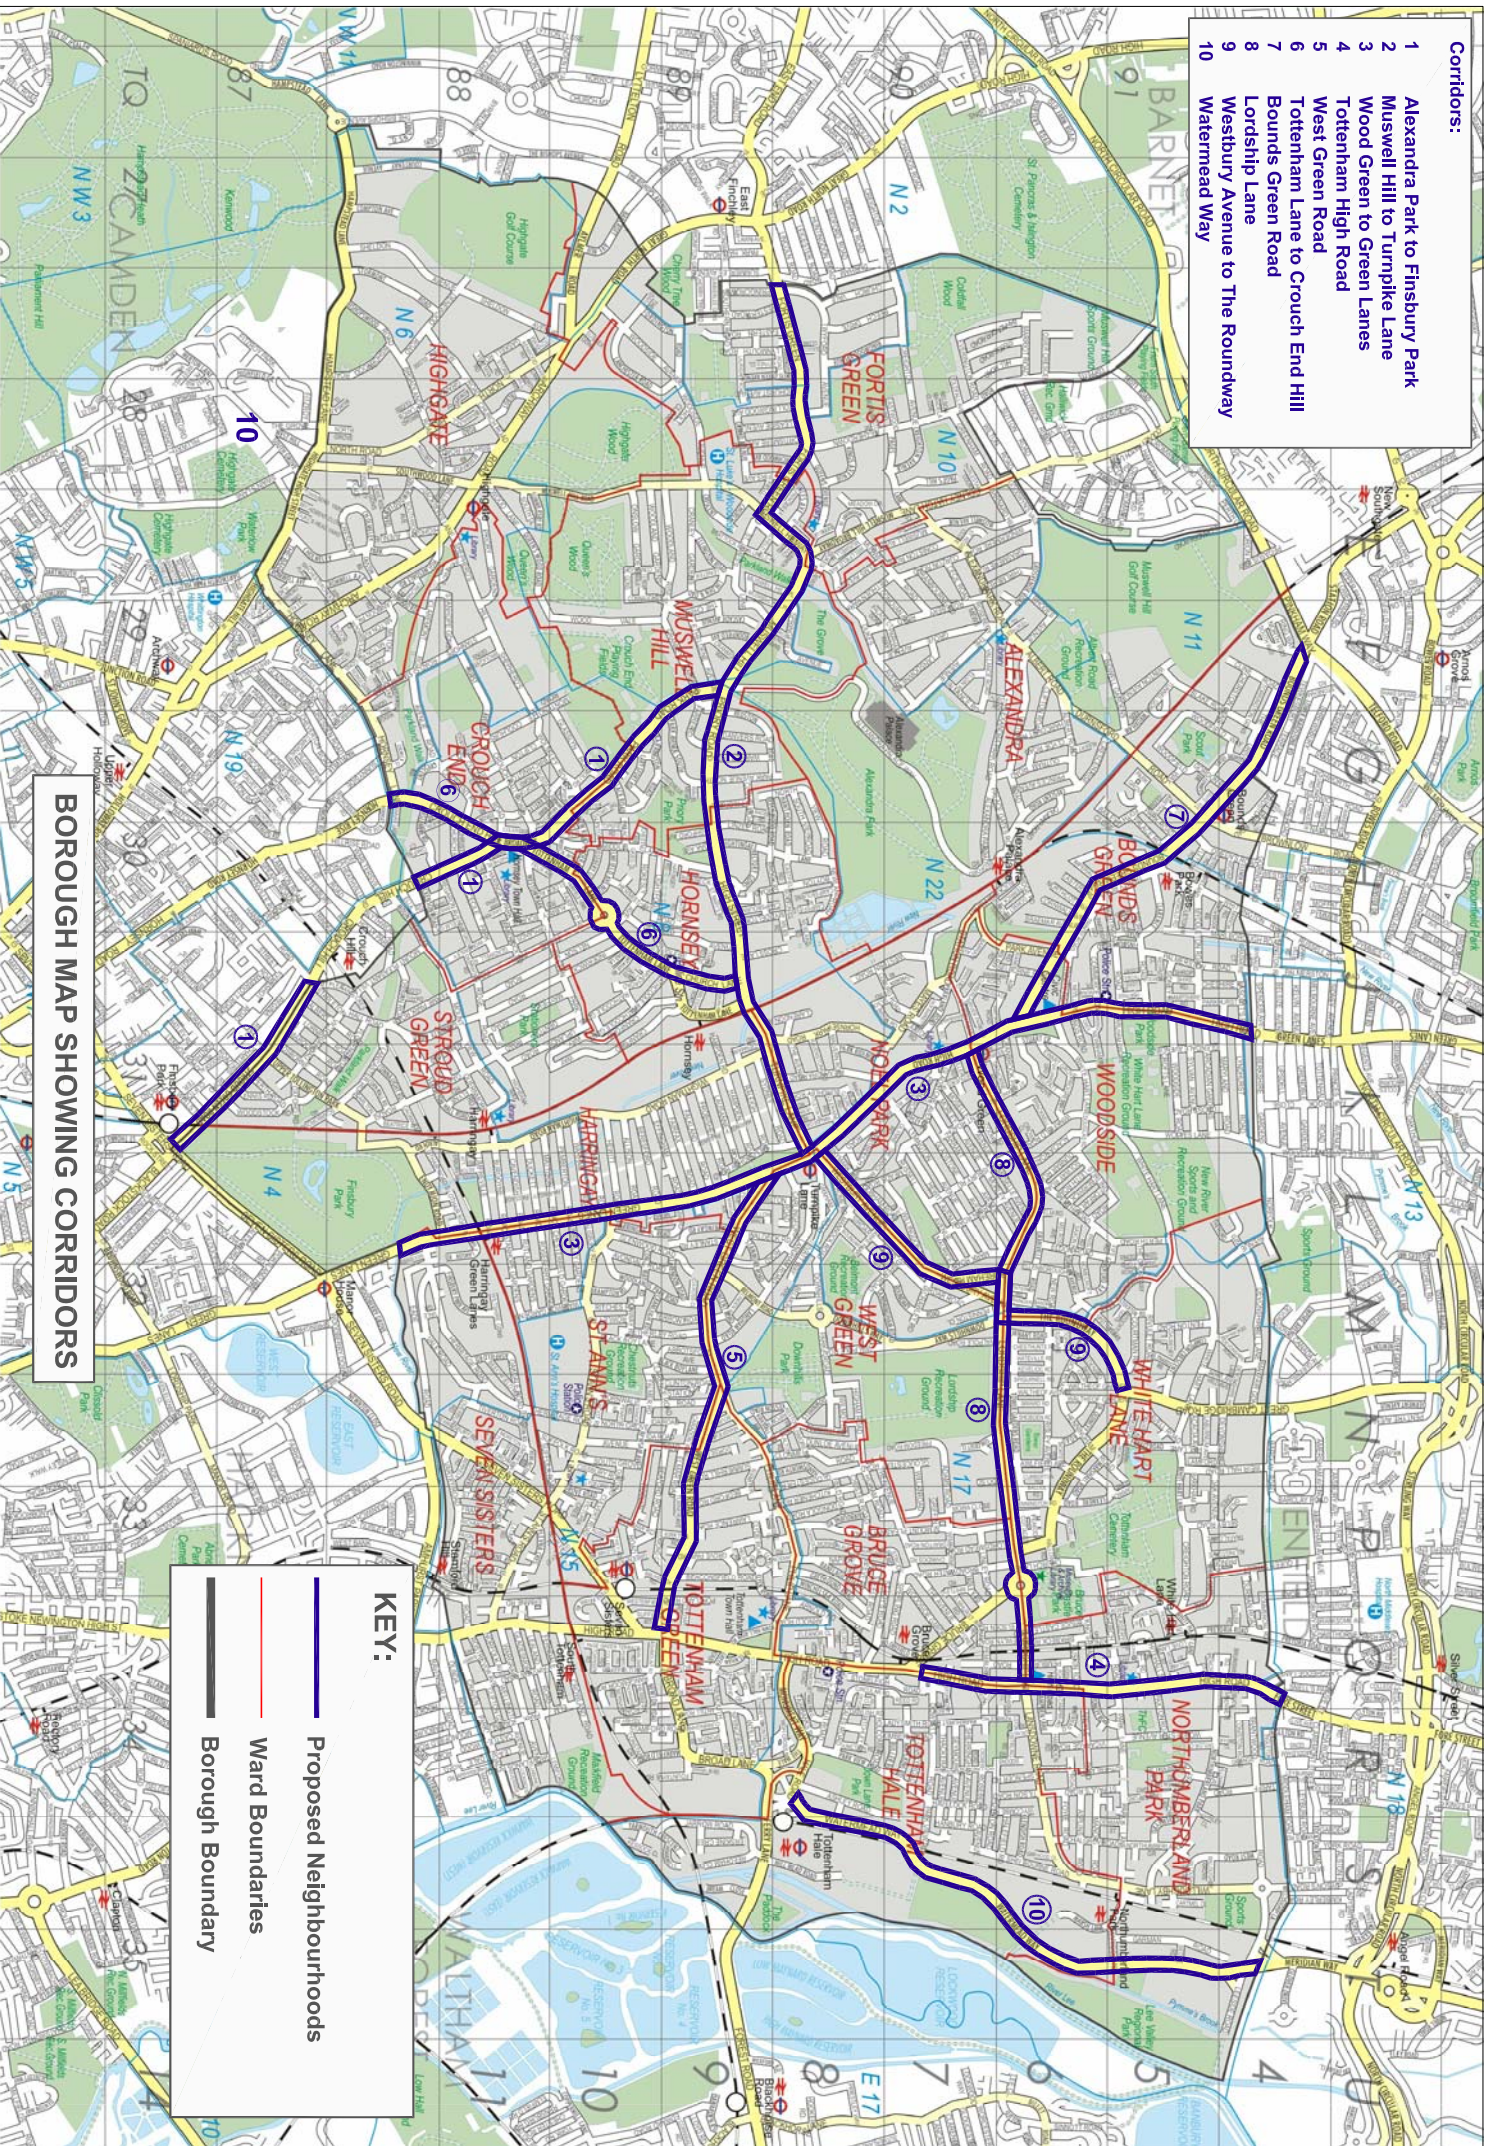

- Corridors:**
- 1 Alexandra Park to Finsbury Park
 - 2 Muswell Hill to Turnpike Lane
 - 3 Wood Green to Green Lanes
 - 4 Tottenham High Road
 - 5 West Green Road
 - 6 Tottenham Lane to Crouch End Hill
 - 7 Bounds Green Road
 - 8 Lordship Lane
 - 9 Westbury Avenue to The Roundway
 - 10 Watermead Way

BOROUGH MAP SHOWING CORRIDORS

KEY:

- Proposed Neighbourhoods
- Ward Boundaries
- Borough Boundary