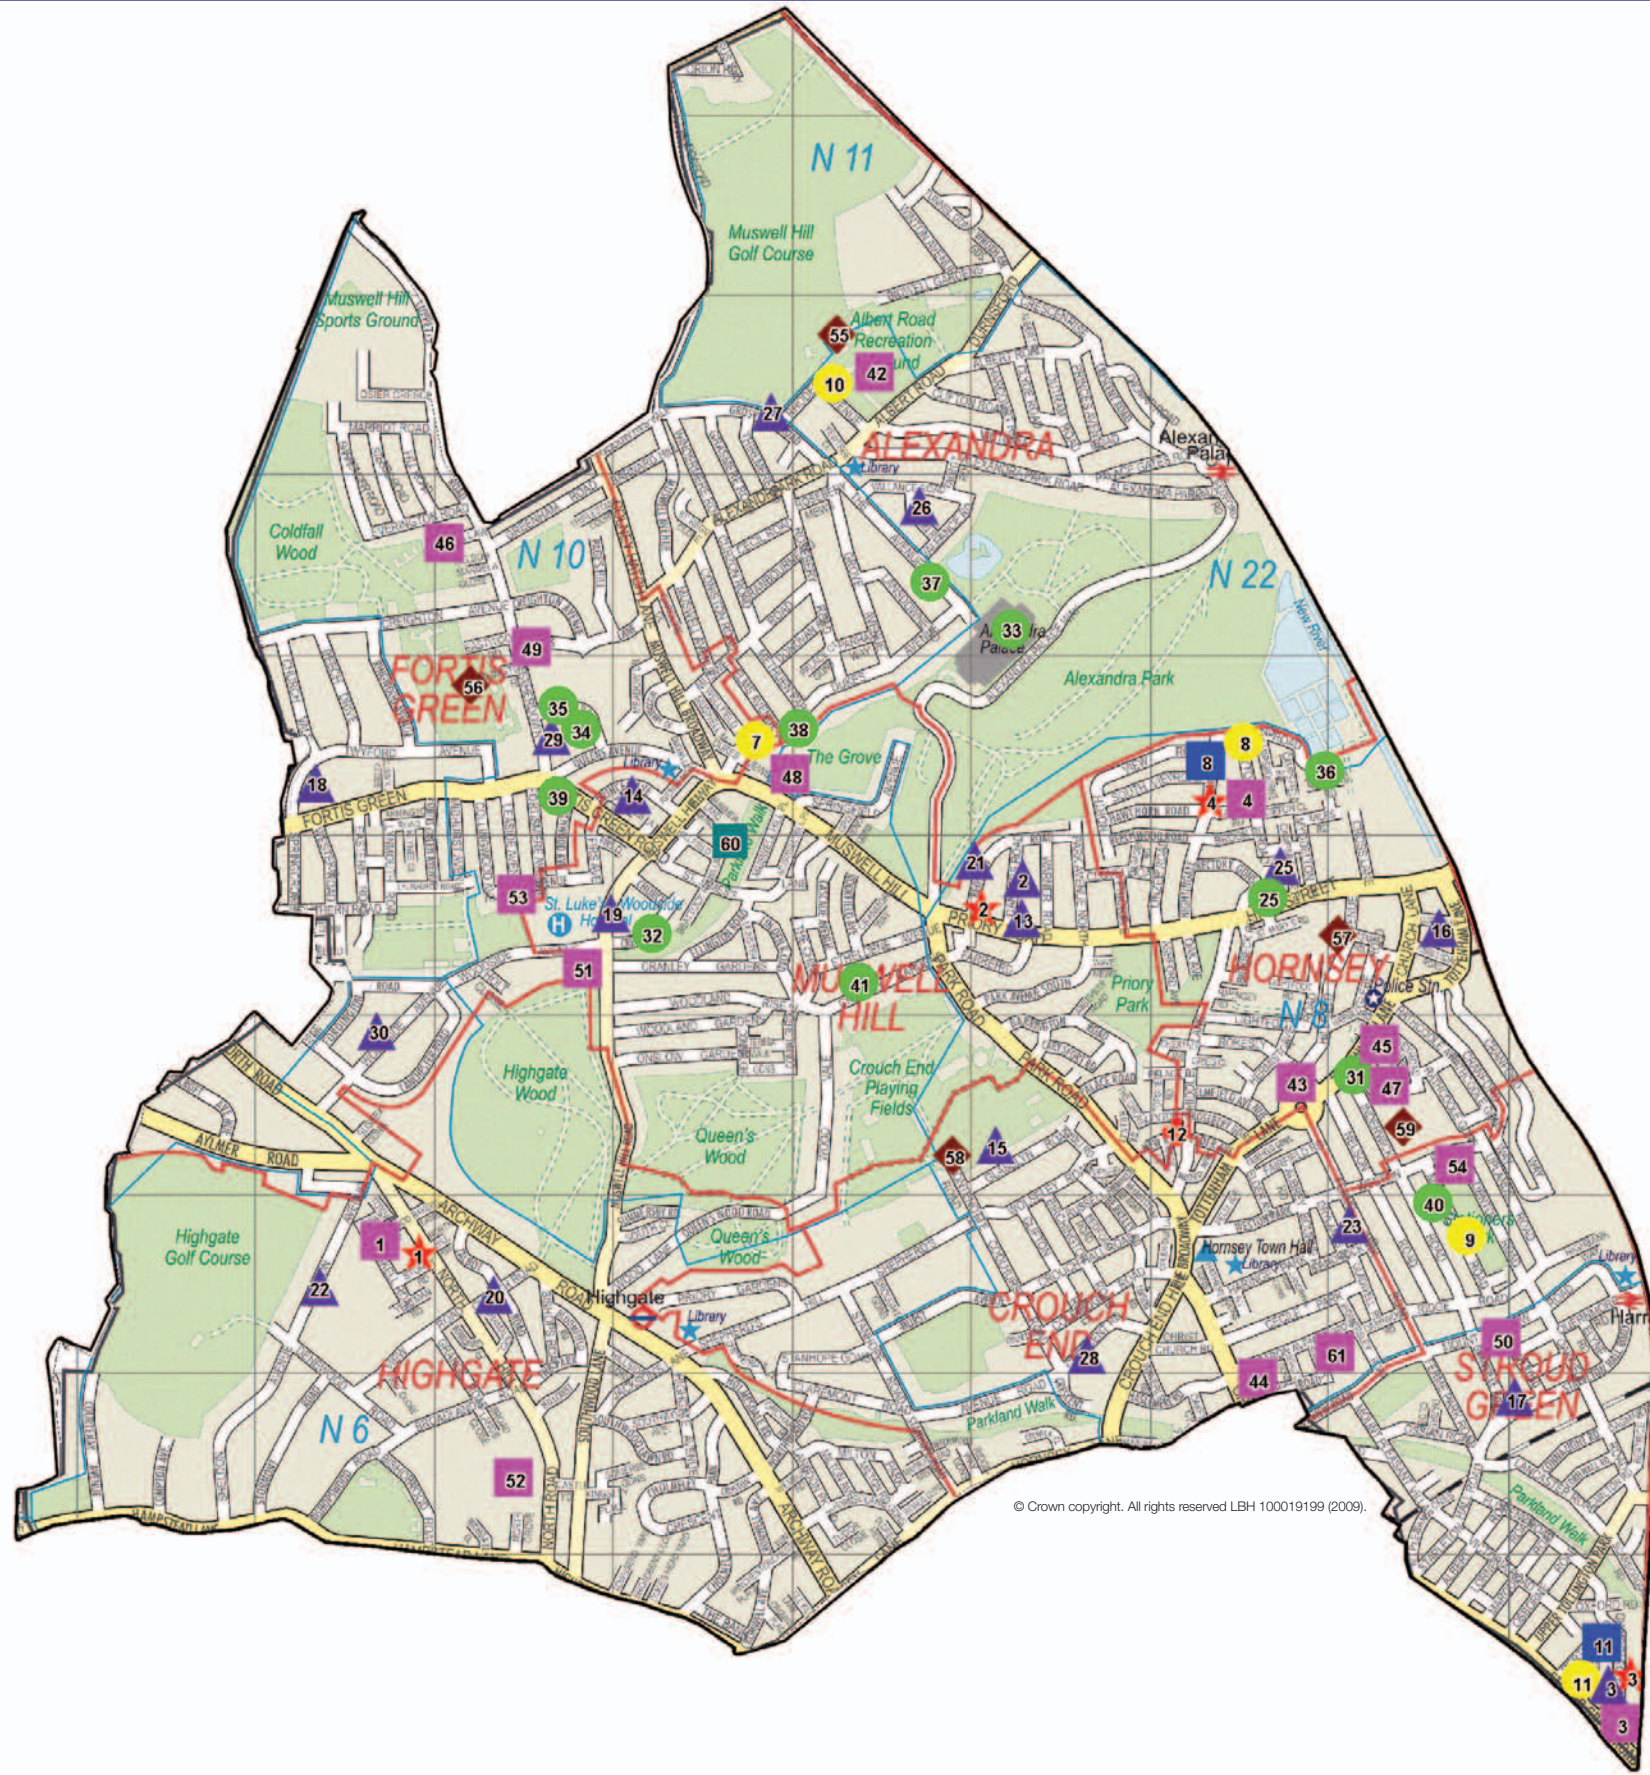

Haringey family services in west network (N6, N8, N10, N11, includes parts of N4 and N22) - 2nd edition

- ★ Children's Centres**
1. Highgate, N6 4ED, tel: 020 8340 7023
 2. Stonecroft, N8 7HR, tel: 020 8340 7050
 3. Stroud Green, N4 3EX, tel: 020 7272 4539
 4. Campsbourne, N8 7AF, tel: 020 8347 0478