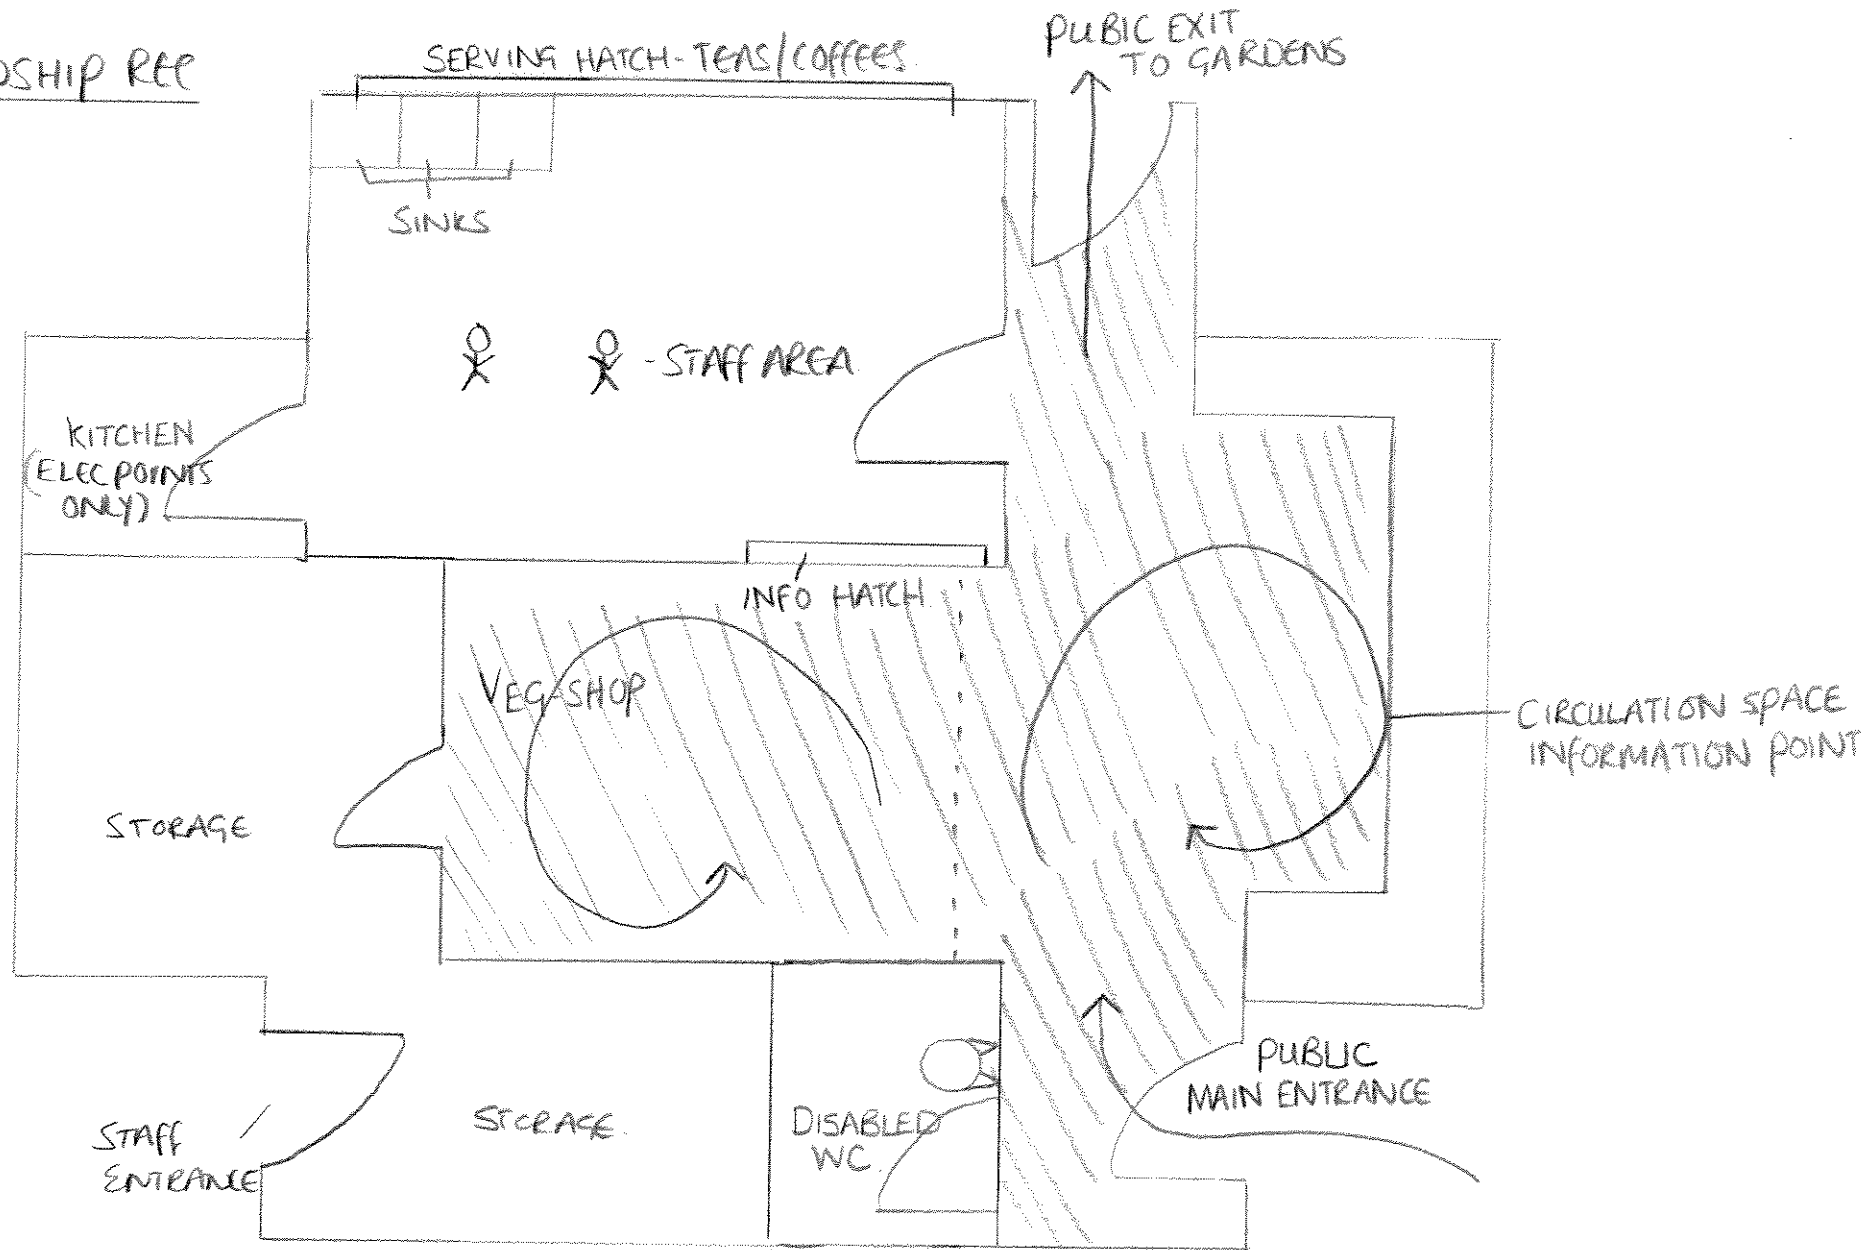

CONCEPT DRAWING
RECREATION SERVICES
HARINGEY COUNCIL

TOILET BLOCK - LORDSHIP REE

Public Space