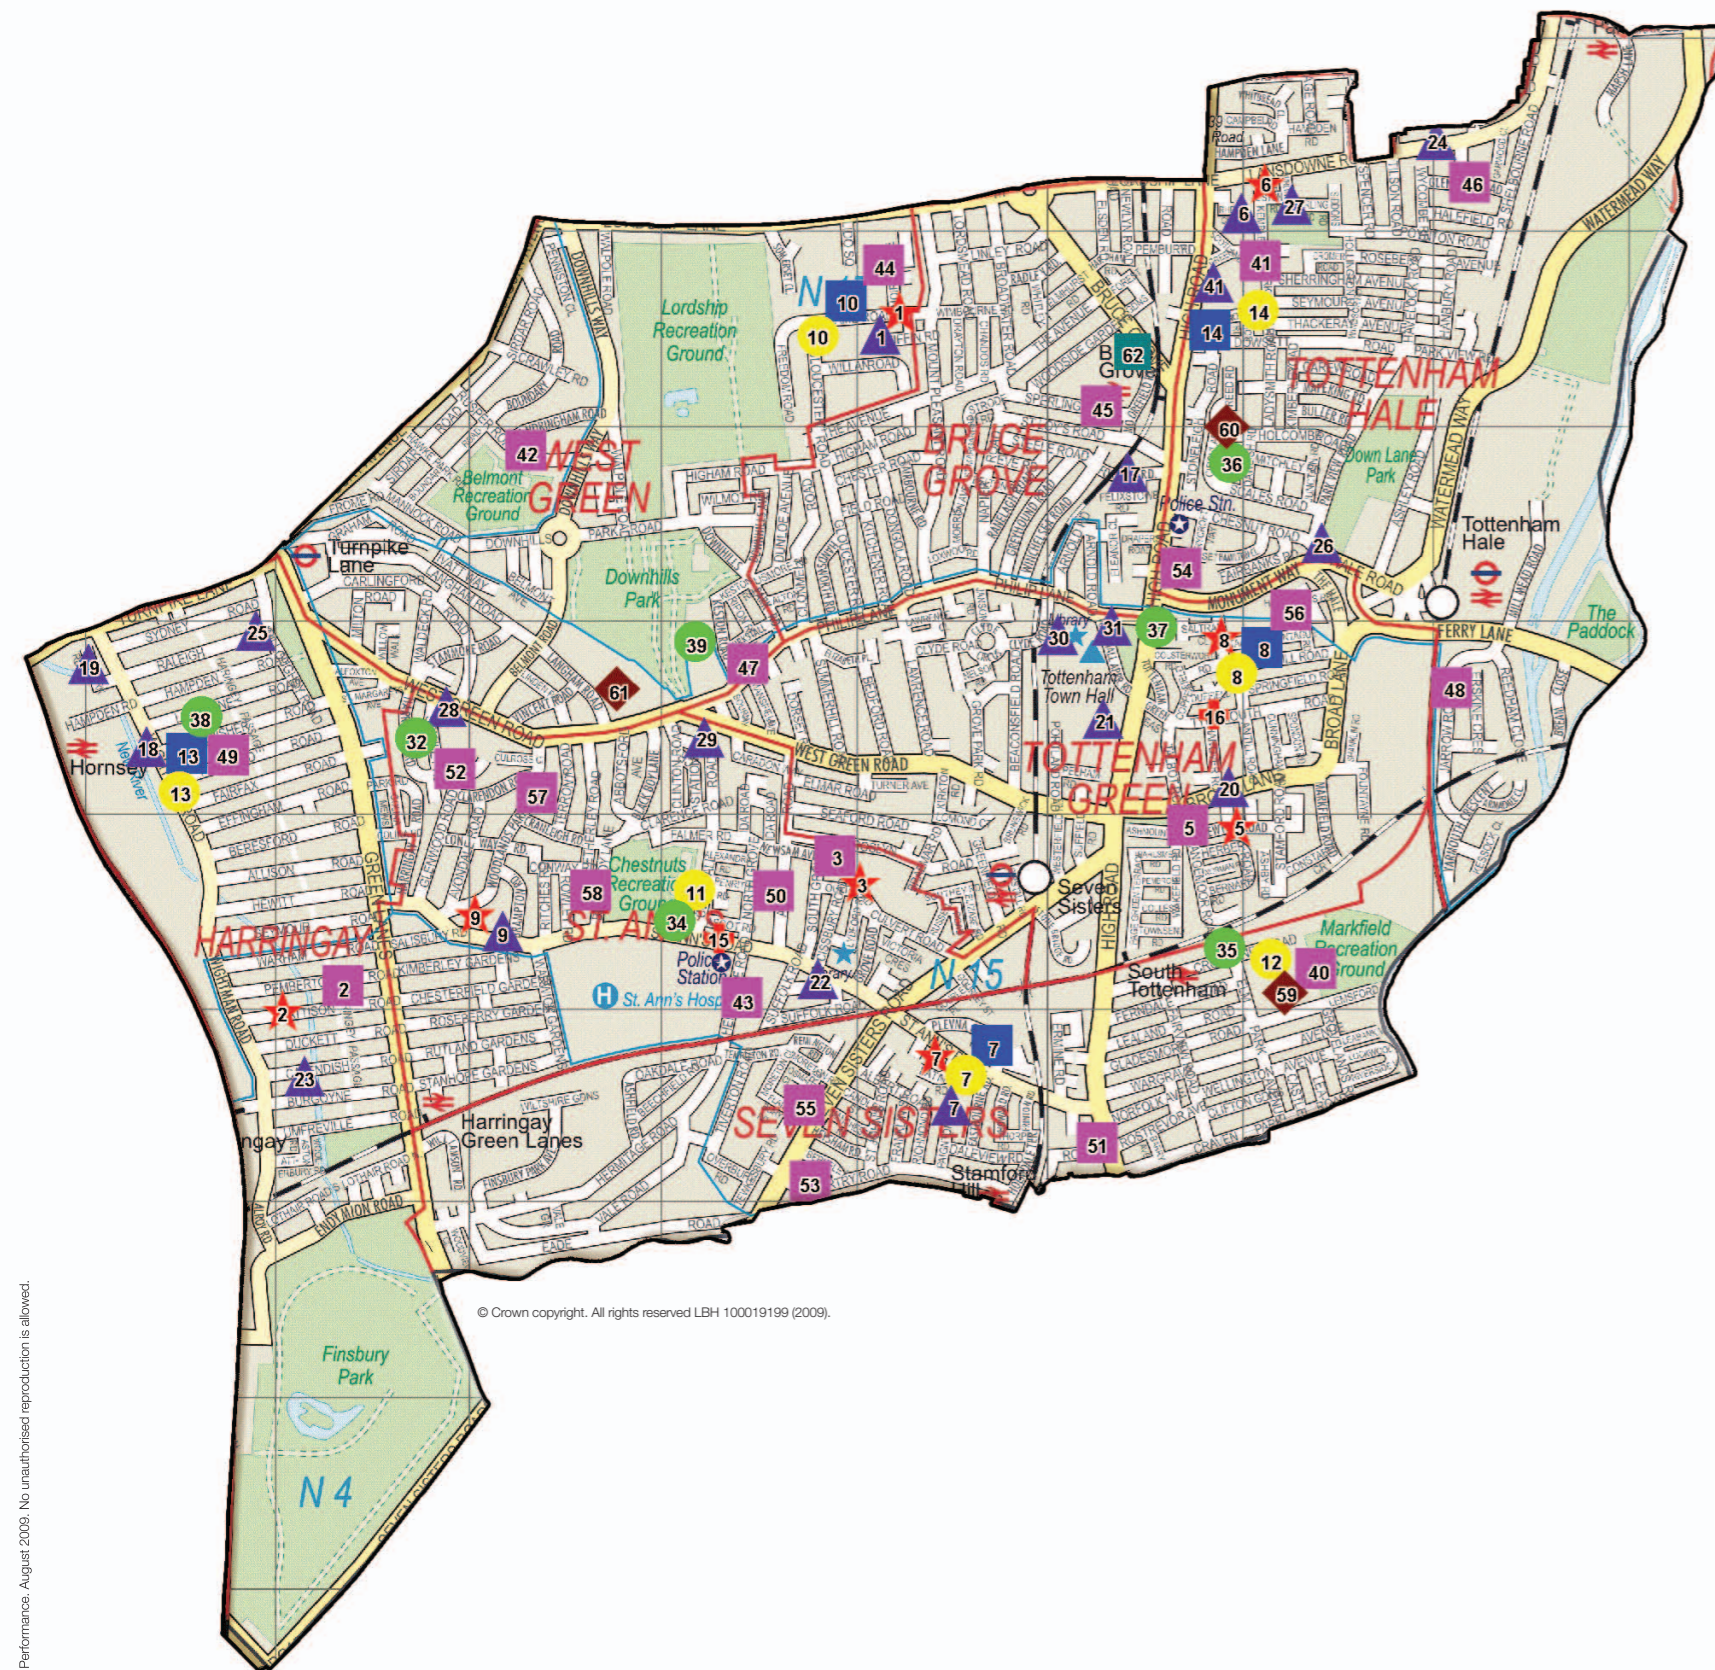

Haringey family services in south network (N15, N17, includes parts of N4 and N8) - 2nd edition

1. **★ Children's Centres**
1. Broadwater Farm, N17 6HE, tel: 020 8885 8800
  2. The Ladder, N4 1BA, tel: 020 8372 5008
  3. South Grove, N15 5QE, tel: 020 8802 7520
  5. Earlsmead, N15 4PW, tel: 020 8885 6197
  6. Pembury House, N17 9XE, tel: 020 8801 9914
  7. Triangle, N15 6NU, tel: 020 8802 8782
  8. Welbourne, N15 4EA, tel: 020 8493 1197
  9. Woodlands Park, N15 3SD, tel: 020 8802 0041

1. **■ Haringey Holiday Play Schemes**
7. Triangle, N15 6NU, tel: 020 8802 8782
  8. Welbourne, N15 4EA, tel: 020 8808 1818
  10. Broadwater Farm, N17 6HW, tel: 020 8885 2852
  13. Falkland, N8 0QS, tel: 020 8341 2332
  14. Mulberry, N17 9RB, tel: 020 8801 3753

1. **▲ Nurseries**
1. Broadwater Farm, N17 6HE, tel: 020 8885 8800
  6. Pembury House, N17 9XE, tel: 020 8801 9914
  7. Triangle, N15 6NU, tel: 020 8802 8782
  9. Woodlands Park, N15 3SD, tel: 020 8802 0041
  17. Assure, N17 6QD, tel: 020 8808 7373
  18. Busy Bunnies, N8 0LY, tel: 020 8348 7744
  19. Buttercups, N8 0DZ, tel: 020 8348 7868
  20. Children's Paradise, N15 4DW, tel: 020 8090 1529
  21. Conel, N15 4RU, tel: 020 8442 3098
  22. Islamic Shaksiyah Foundation, N15 5RG, tel: 020 8292 7331
  23. Little Jewels Preschool, N4 1RT, tel: 020 8341 2733
  24. Little Scholars House, N17 0NN, tel: 020 8885 2645
  25. Orange Day, N8 0JE, tel: 020 8340 3104
  26. Pavillion Pre-School, N17 9EX, tel: 020 8808 5383
  27. Pembury House "Birth to 3", N17 9UH, tel: 020 8801 3514
  28. Rainbow, N15 3PJ, tel: 020 8881 8850
  29. Sugar Plum, N15 5EG, tel: 020 8800 7560
  30. Tottenham Green, N15 4JA, tel: 020 8808 5142
  31. Tottenham Green Under Fives, N15 4GZ, tel: 020 8808 9194
  41. Mulberry, N17 9RB, tel: 020 8801 0189

1. **● Haringey Play Centres**
7. Triangle, N15 6NU, tel: 020 8802 8782
  8. Welbourne, N15 4EA, tel: 020 8808 1818
  10. Broadwater Farm, N17 6HW, tel: 020 8885 2852
  11. Chestnuts, N15 5BN, tel: 020 8800 9379
  12. Crowland, N15 6UX, tel: 020 8802 1590
  13. Falkland, N8 0QS, tel: 020 8341 2332
  14. Mulberry, N17 9RB, tel: 020 8801 3753

1. **+ Health Centres**
15. The Laurels, N15 5AZ, tel: 020 8442 5655
  16. Tynemouth Road, N15 4RH, tel: 020 8275 4000

1. **● Playgroups**
12. Mulberry, N17 9RB, tel: 020 8802 8782
  32. Mitalee, N15 3HB, tel: 020 8365 7498
  34. Chestnuts, N15 5BN, tel: 020 8802 9989
  35. Crowland, N15 6UX, tel: 020 8800 3381
  36. Devon Close Pre-School, N17 9HR, tel: 020 8801 3210
  37. High Cross, N15 4BN, tel: 020 8808 0575
  38. Hornsey Ridge, N8 0QS, tel: 07531 248 948
  39. West Green, N17 6PW, tel: 020 8885 5445