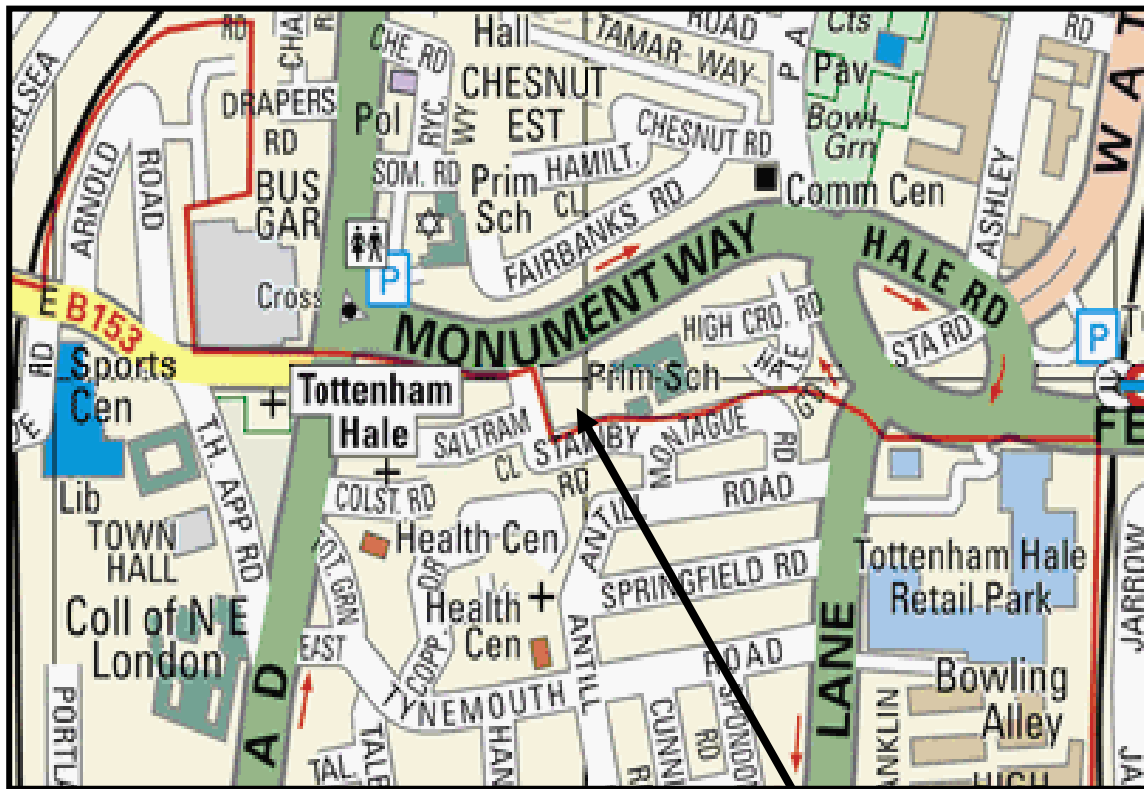

Welbourne Children's Centre

1a Stainby Road, London
N15 4EA

T: 020 8493 1197

E: childrenscentre@welbourne.haringey.sch.uk

Activities & Events

We are here

Bus Routes:

41, 73, 76,
123, 149, 230, 279,
341, 349, 476, W4