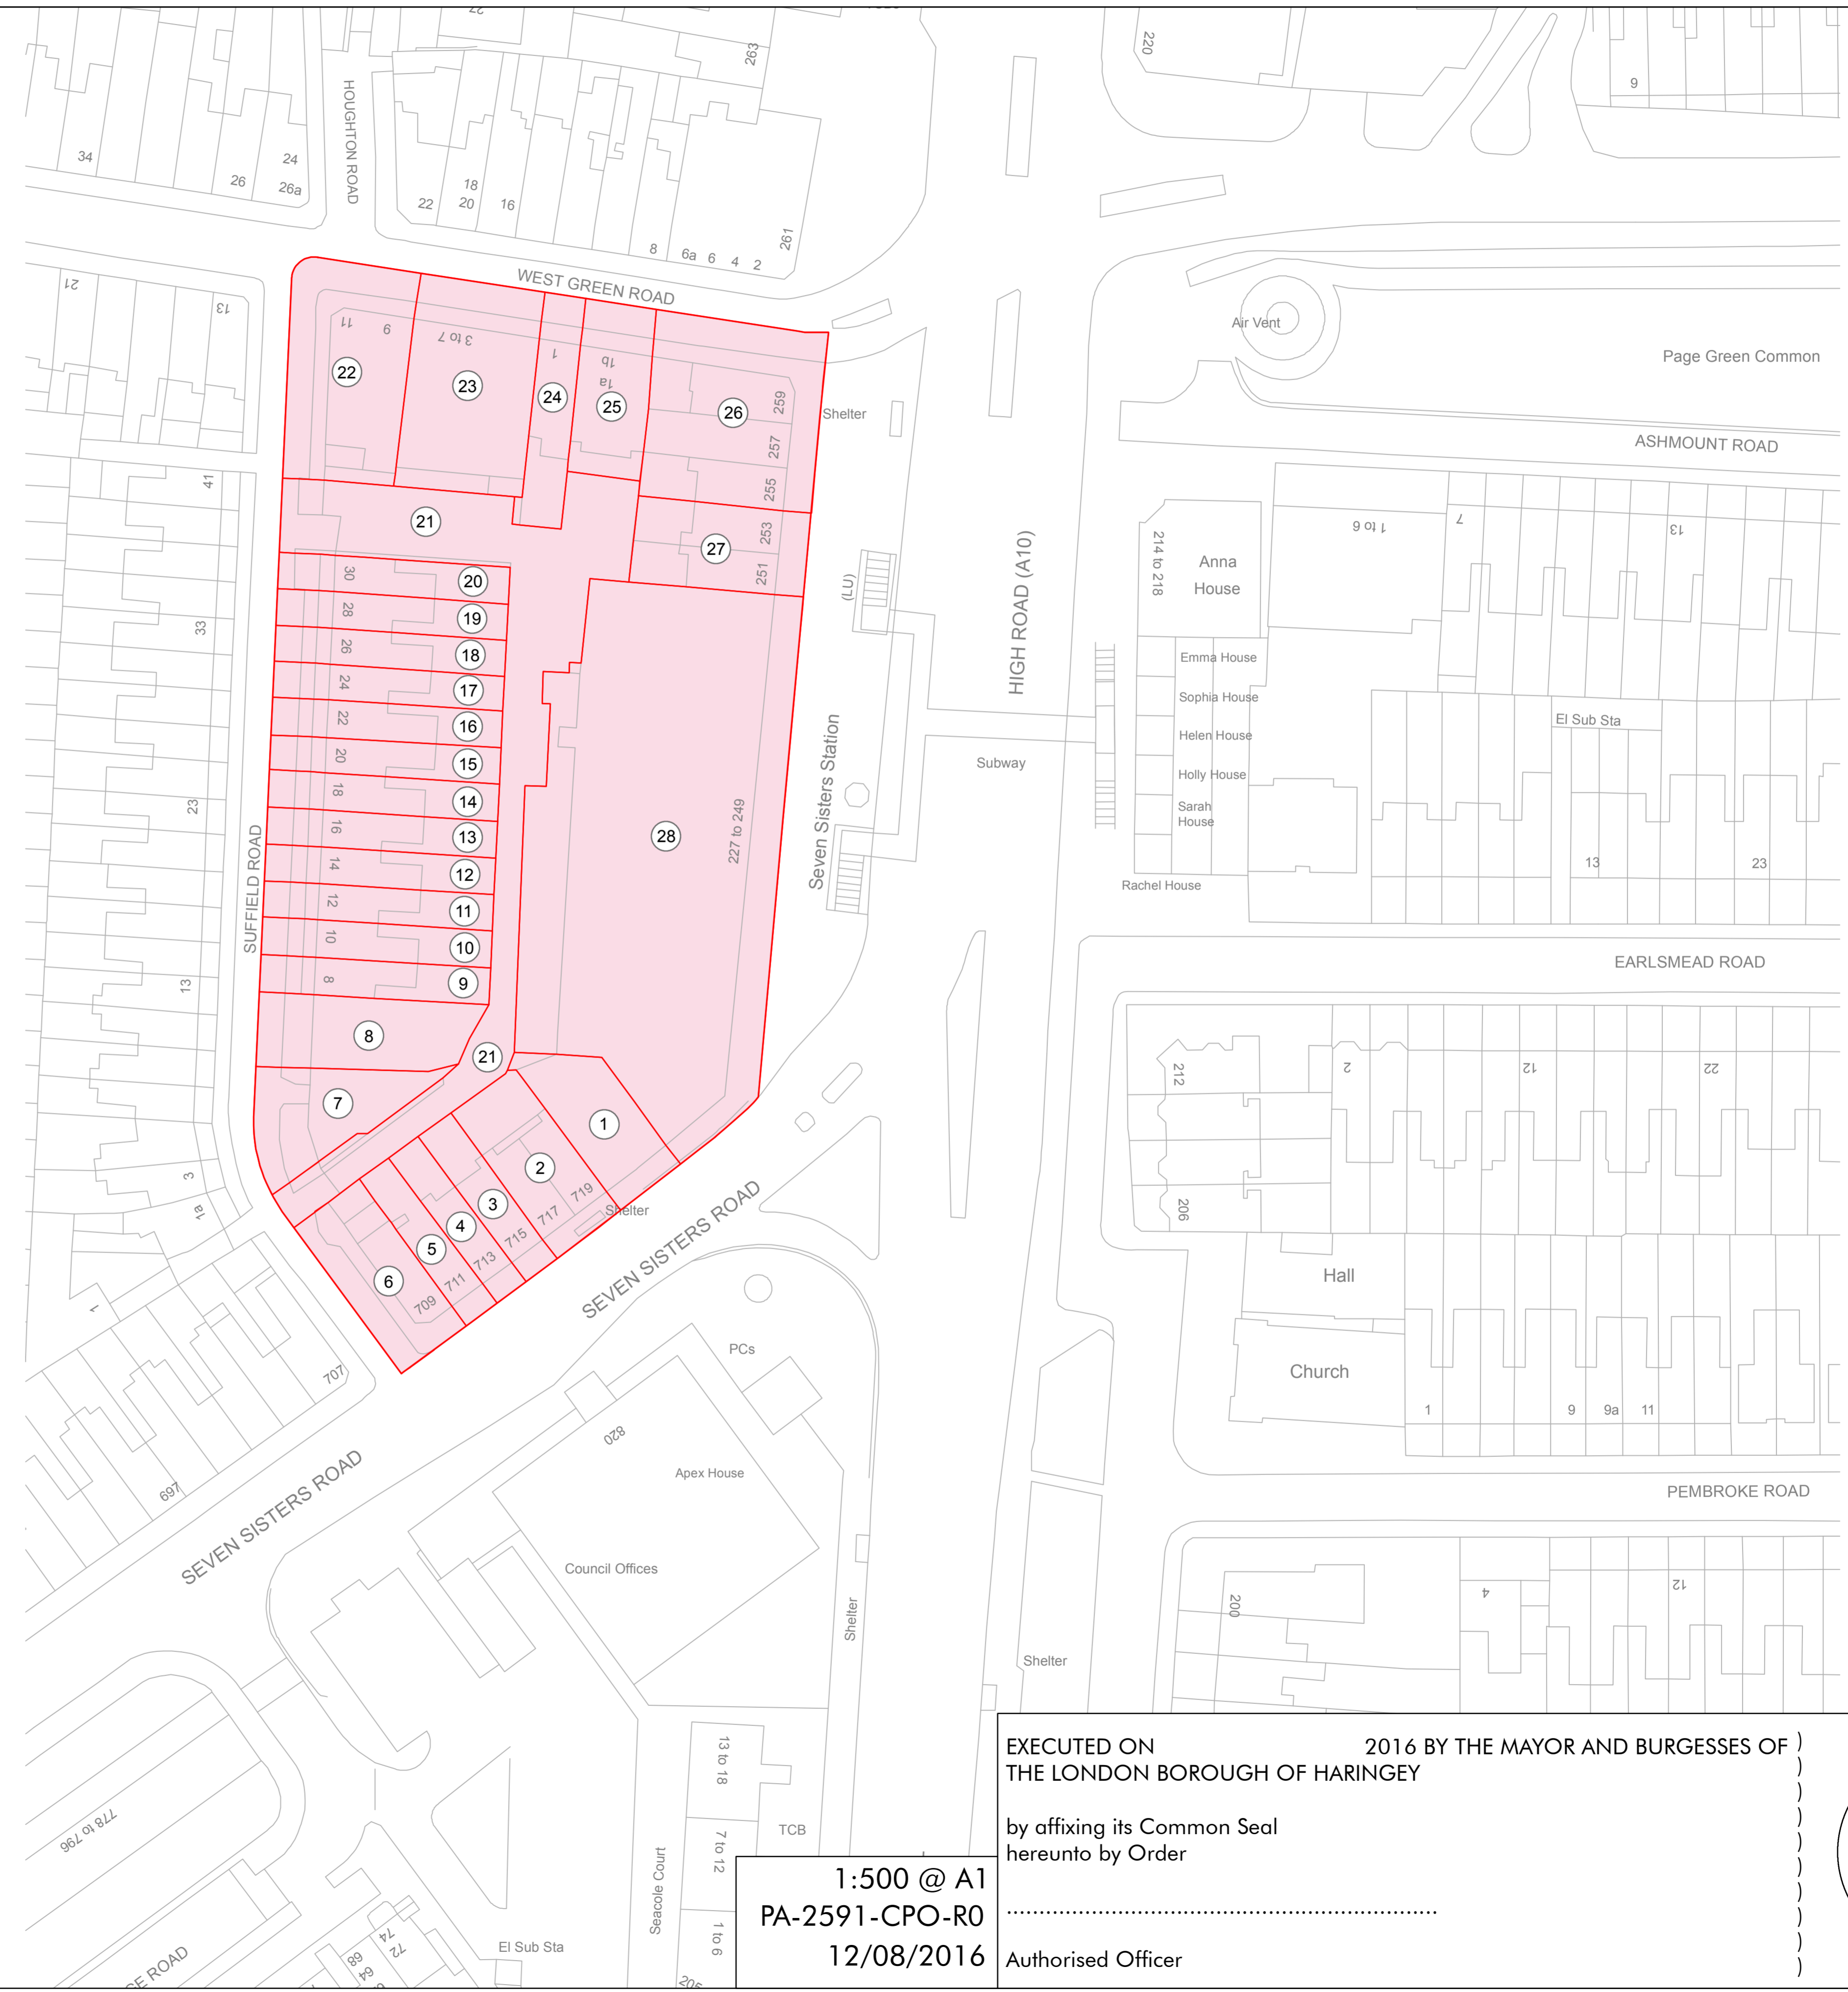

MAP REFERRED TO IN THE LONDON BOROUGH OF HARINGEY (WARDS CORNER REGENERATION PROJECT) COMPULSORY PURCHASE ORDER 2016

EXECUTED ON 2016 BY THE MAYOR AND BURGESSES OF)
 THE LONDON BOROUGH OF HARINGEY)
 by affixing its Common Seal)
 hereunto by Order)
)
 Authorised Officer)

1:500 @ A1
 PA-2591-CPO-RO
 12/08/2016