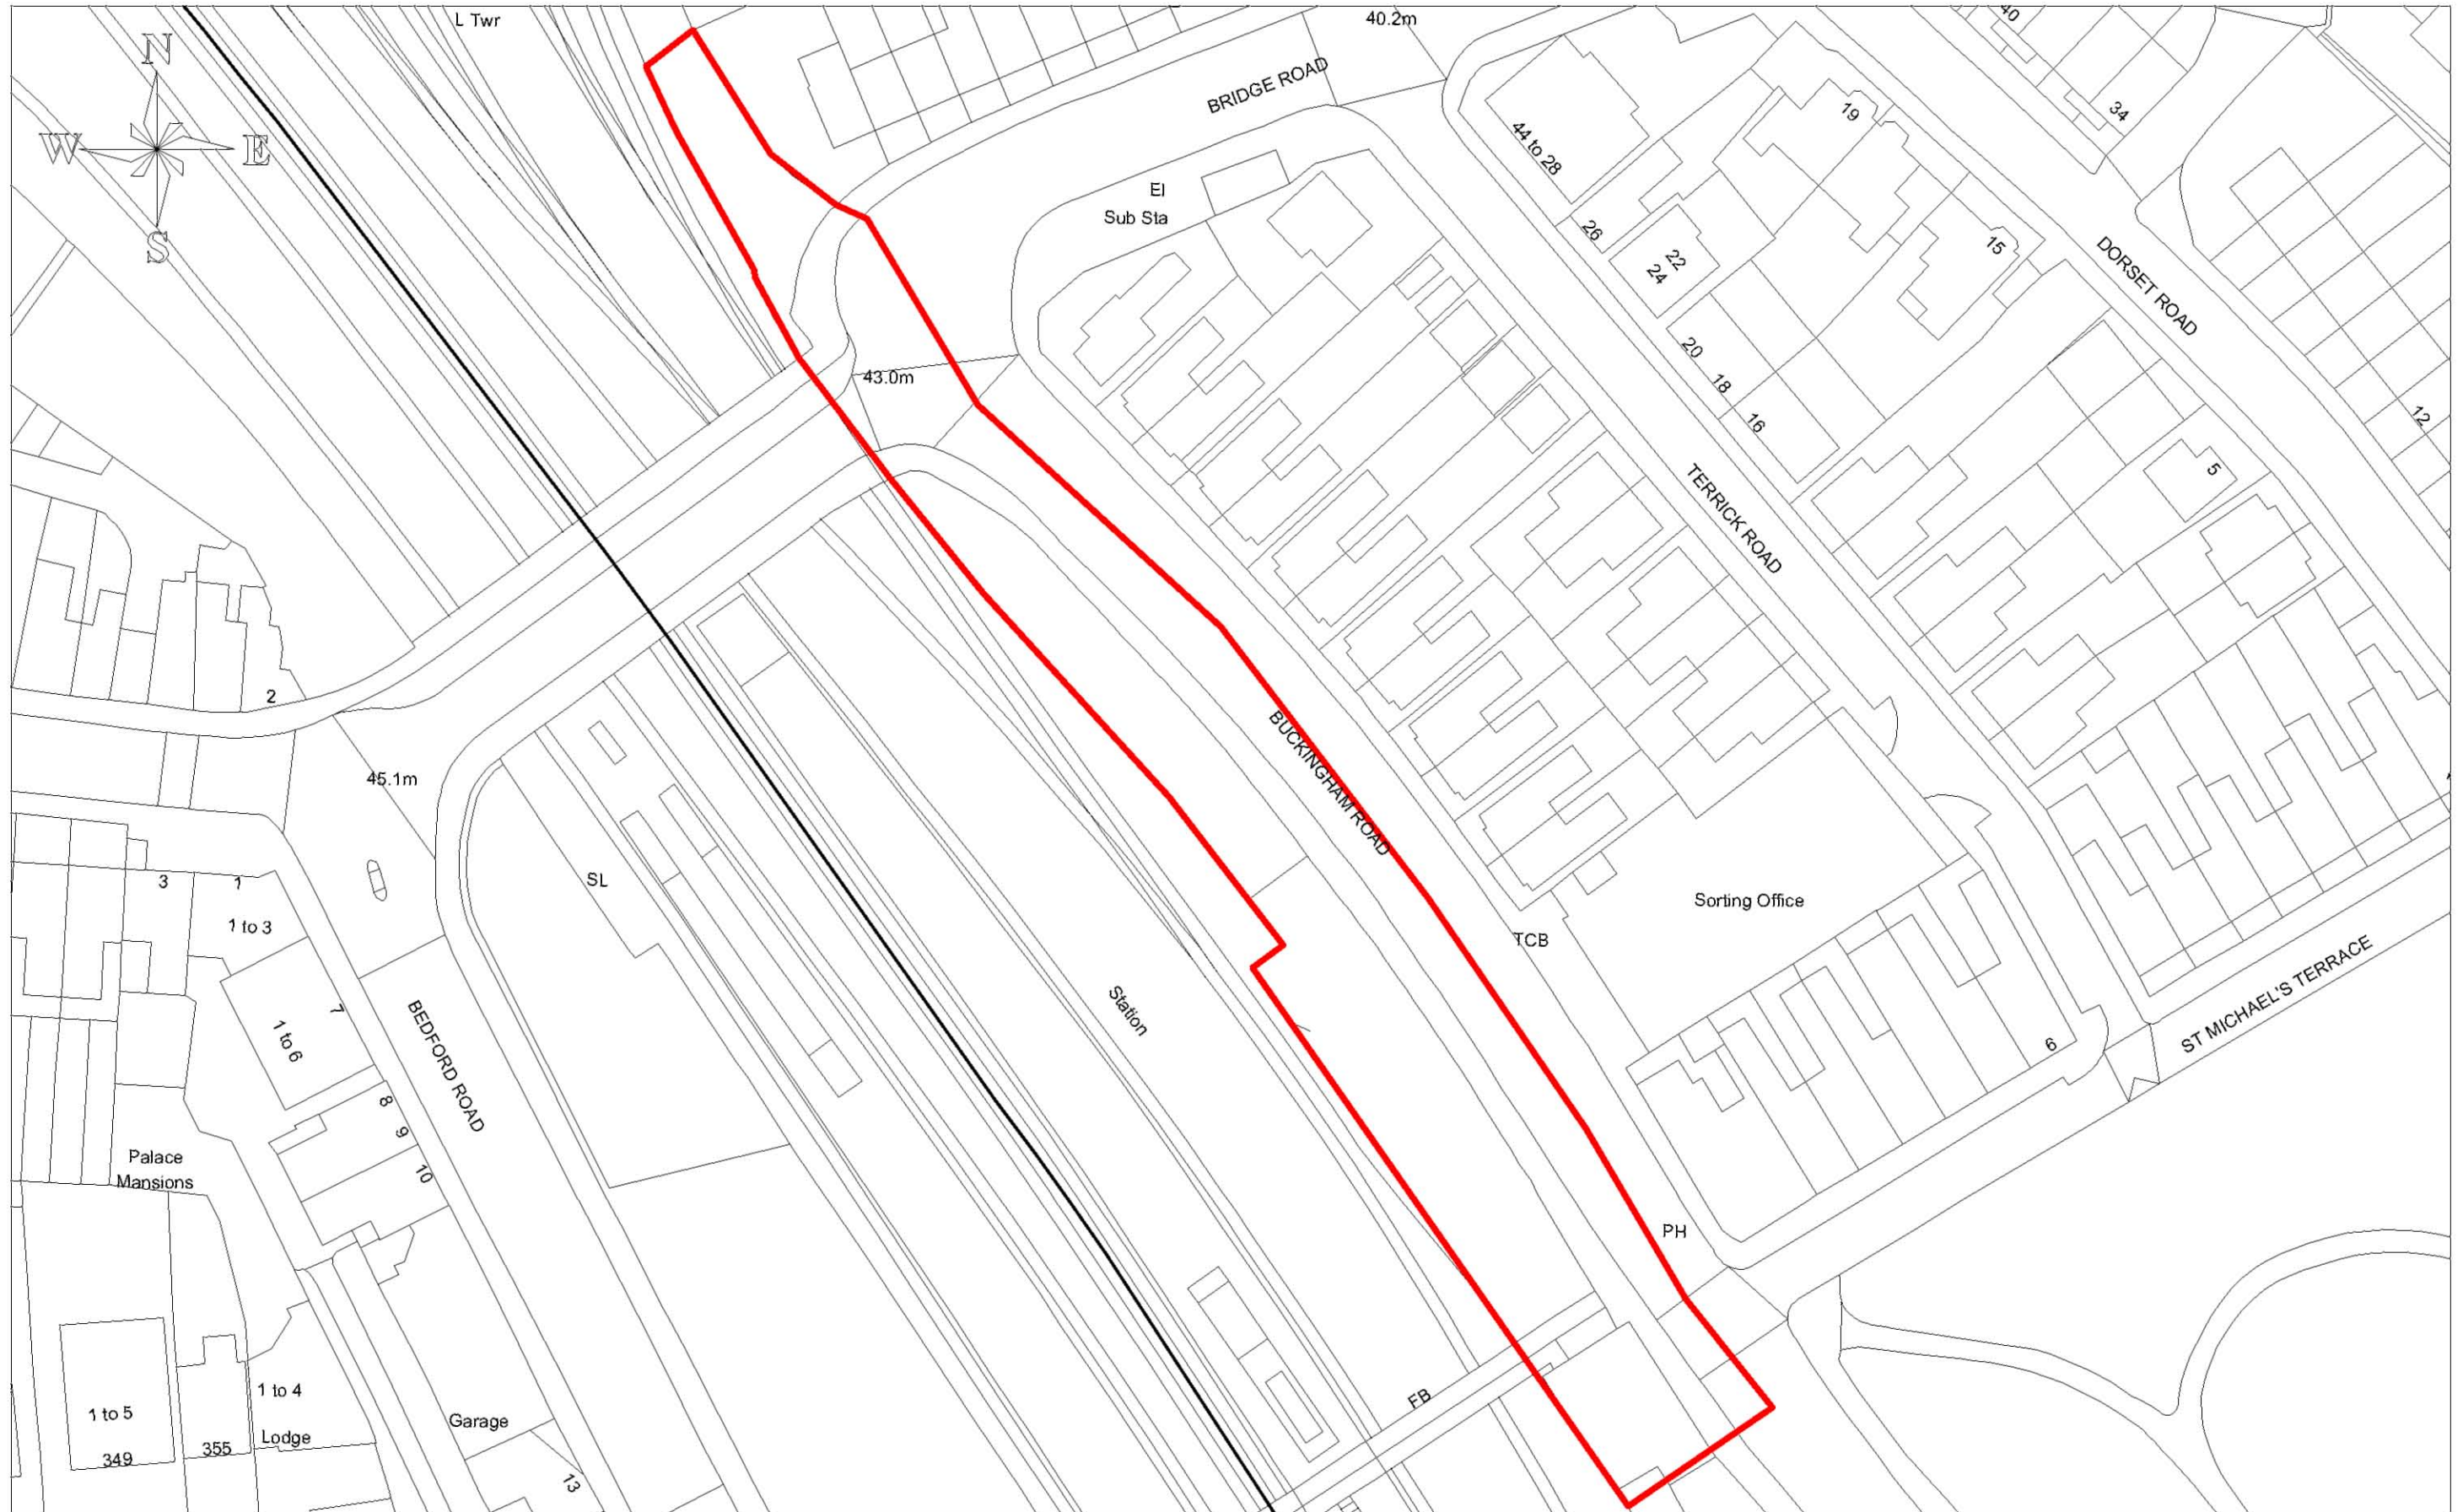

London Borough of Haringey. Proposed Alterations to Proposals Map (Adopted 2006)

Proposed changes to 2006 UDP Proposals Map No. 9 Wood Green Common Extension