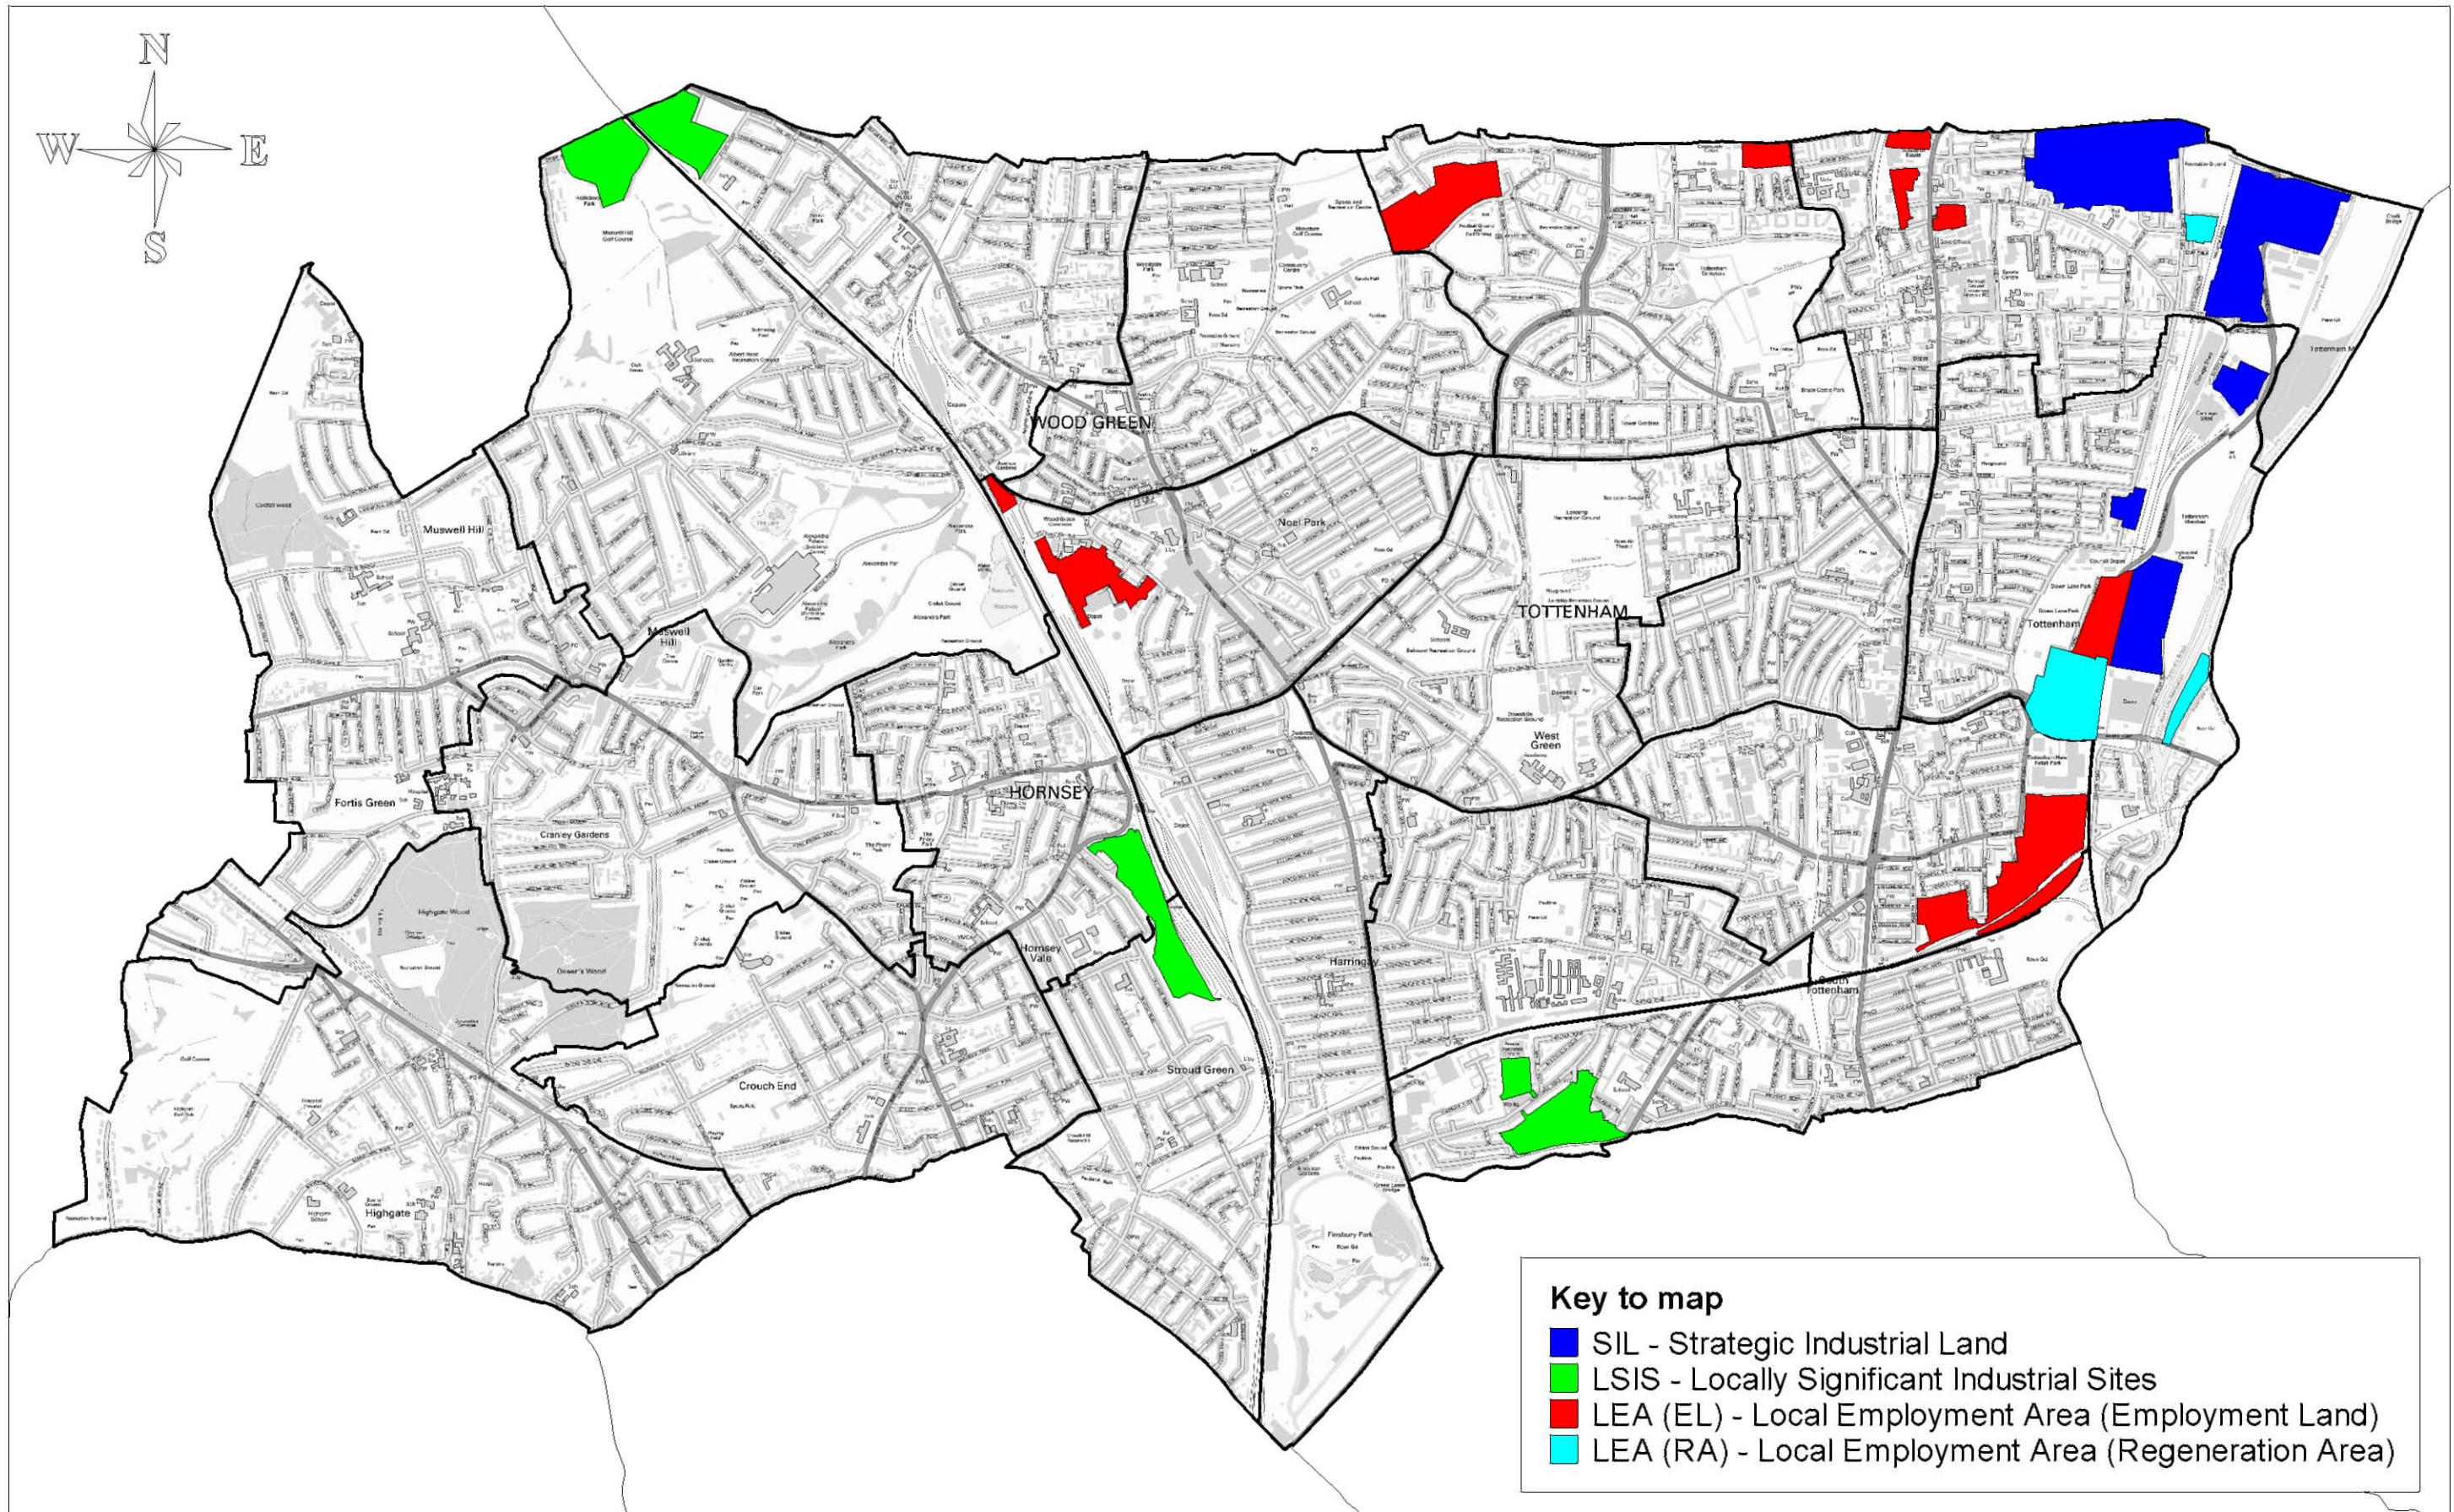

London Borough of Haringey. Proposed Alterations to Proposals Map (Adopted 2006)

**Proposed changes to 2006 UDP Proposals Map No. 7
Strategic Industrial Land, Locally Significant Industrial Sites and Local
Employment Areas.**