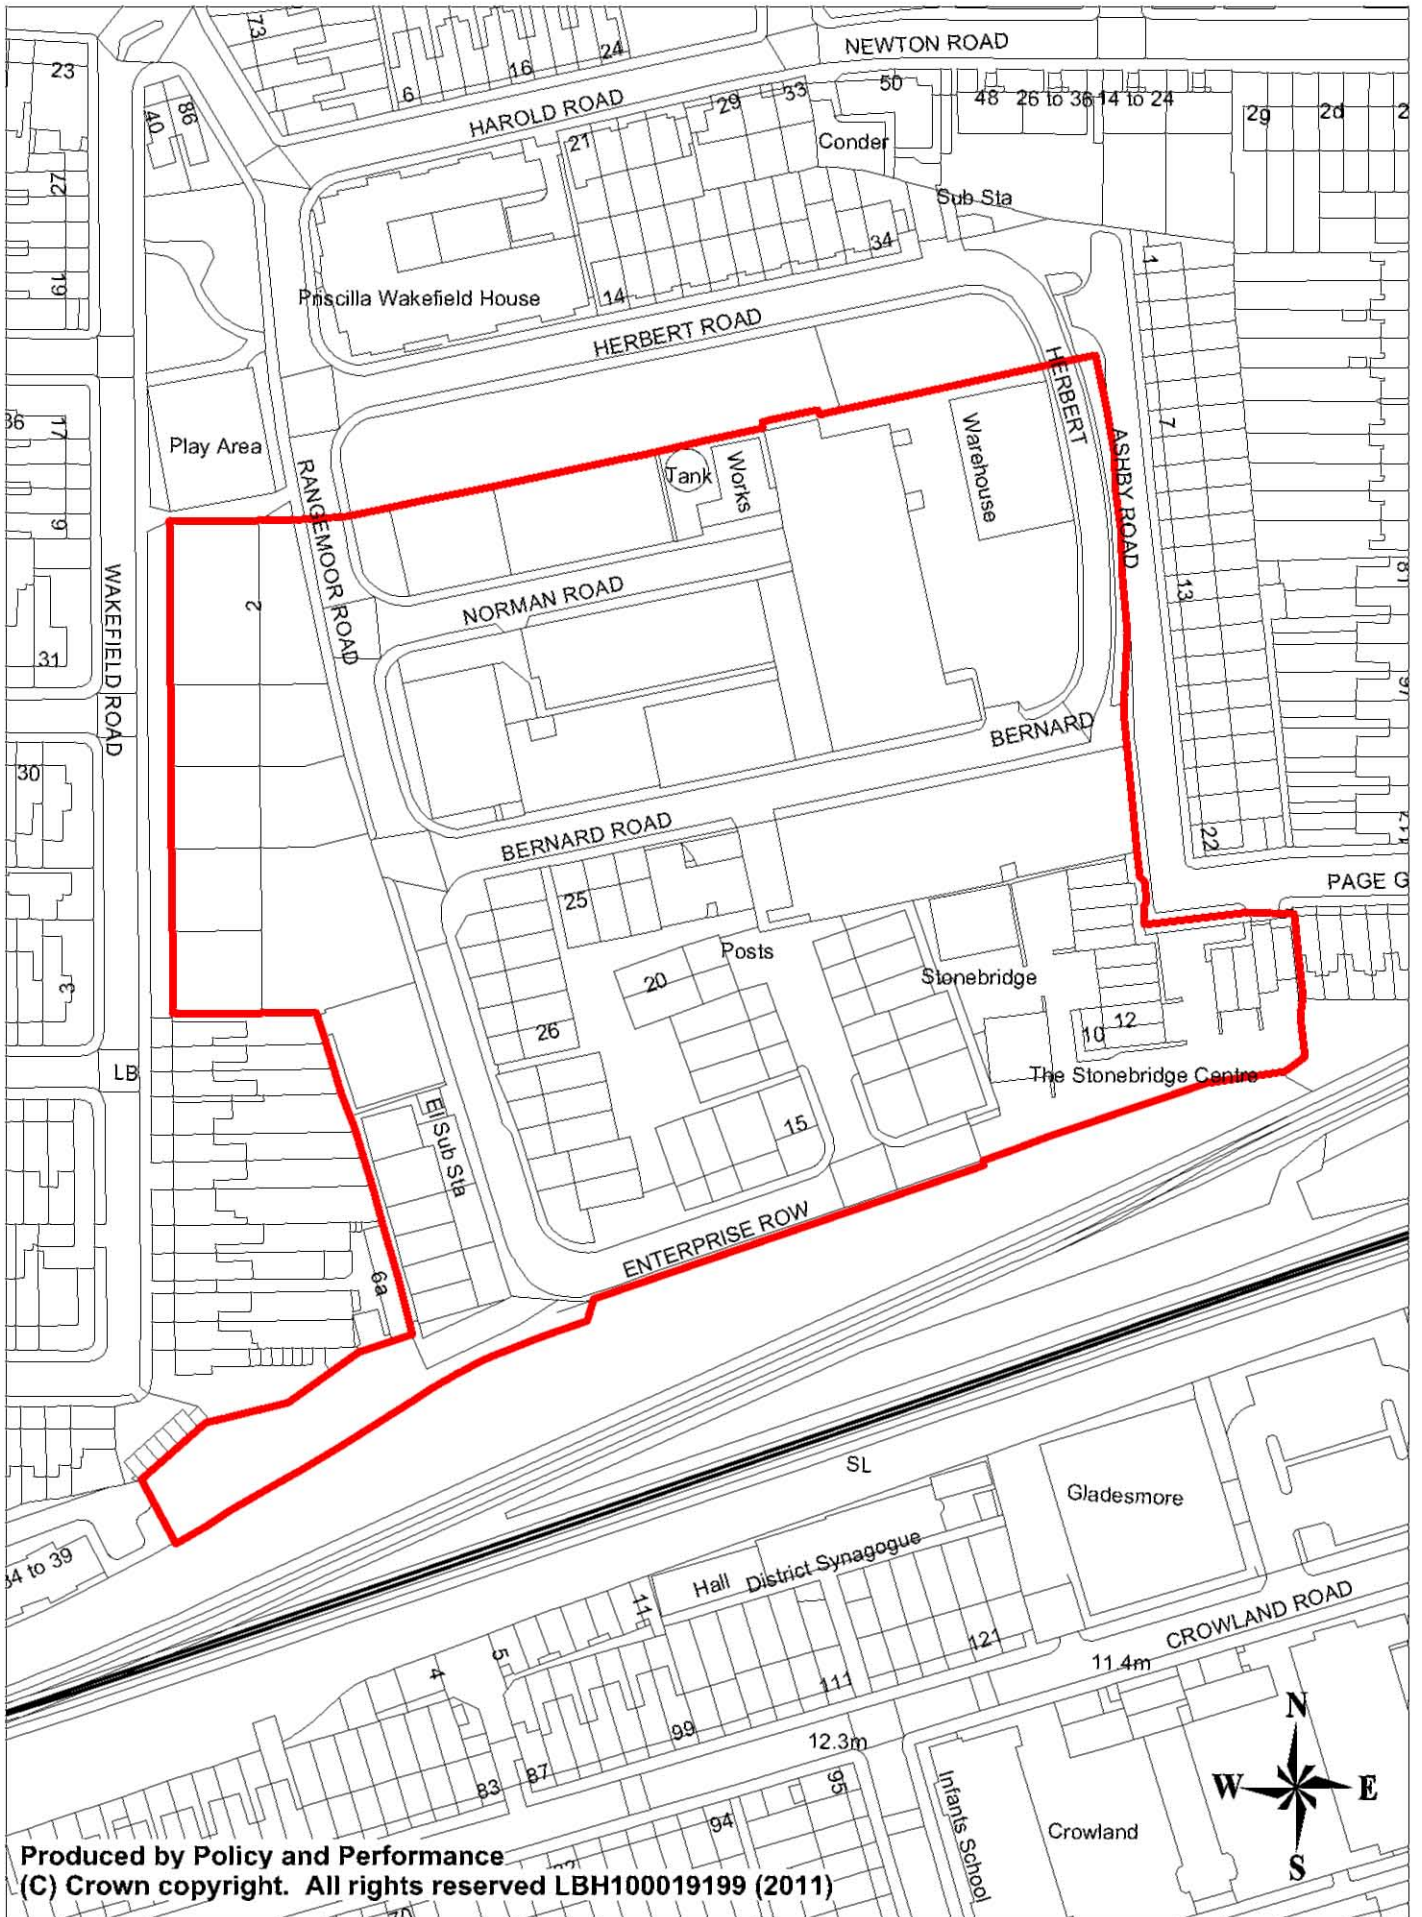

London Borough of Haringey. Proposed Alterations to Proposals Map (Adopted 2006)

Produced by Policy and Performance
(C) Crown copyright. All rights reserved LBH100019199 (2011)

**Proposed changes to 2006 UDP Proposals Map No. 23
DEA 22 (LEA-EL): Rangemoor Road, Herbert Road N15**