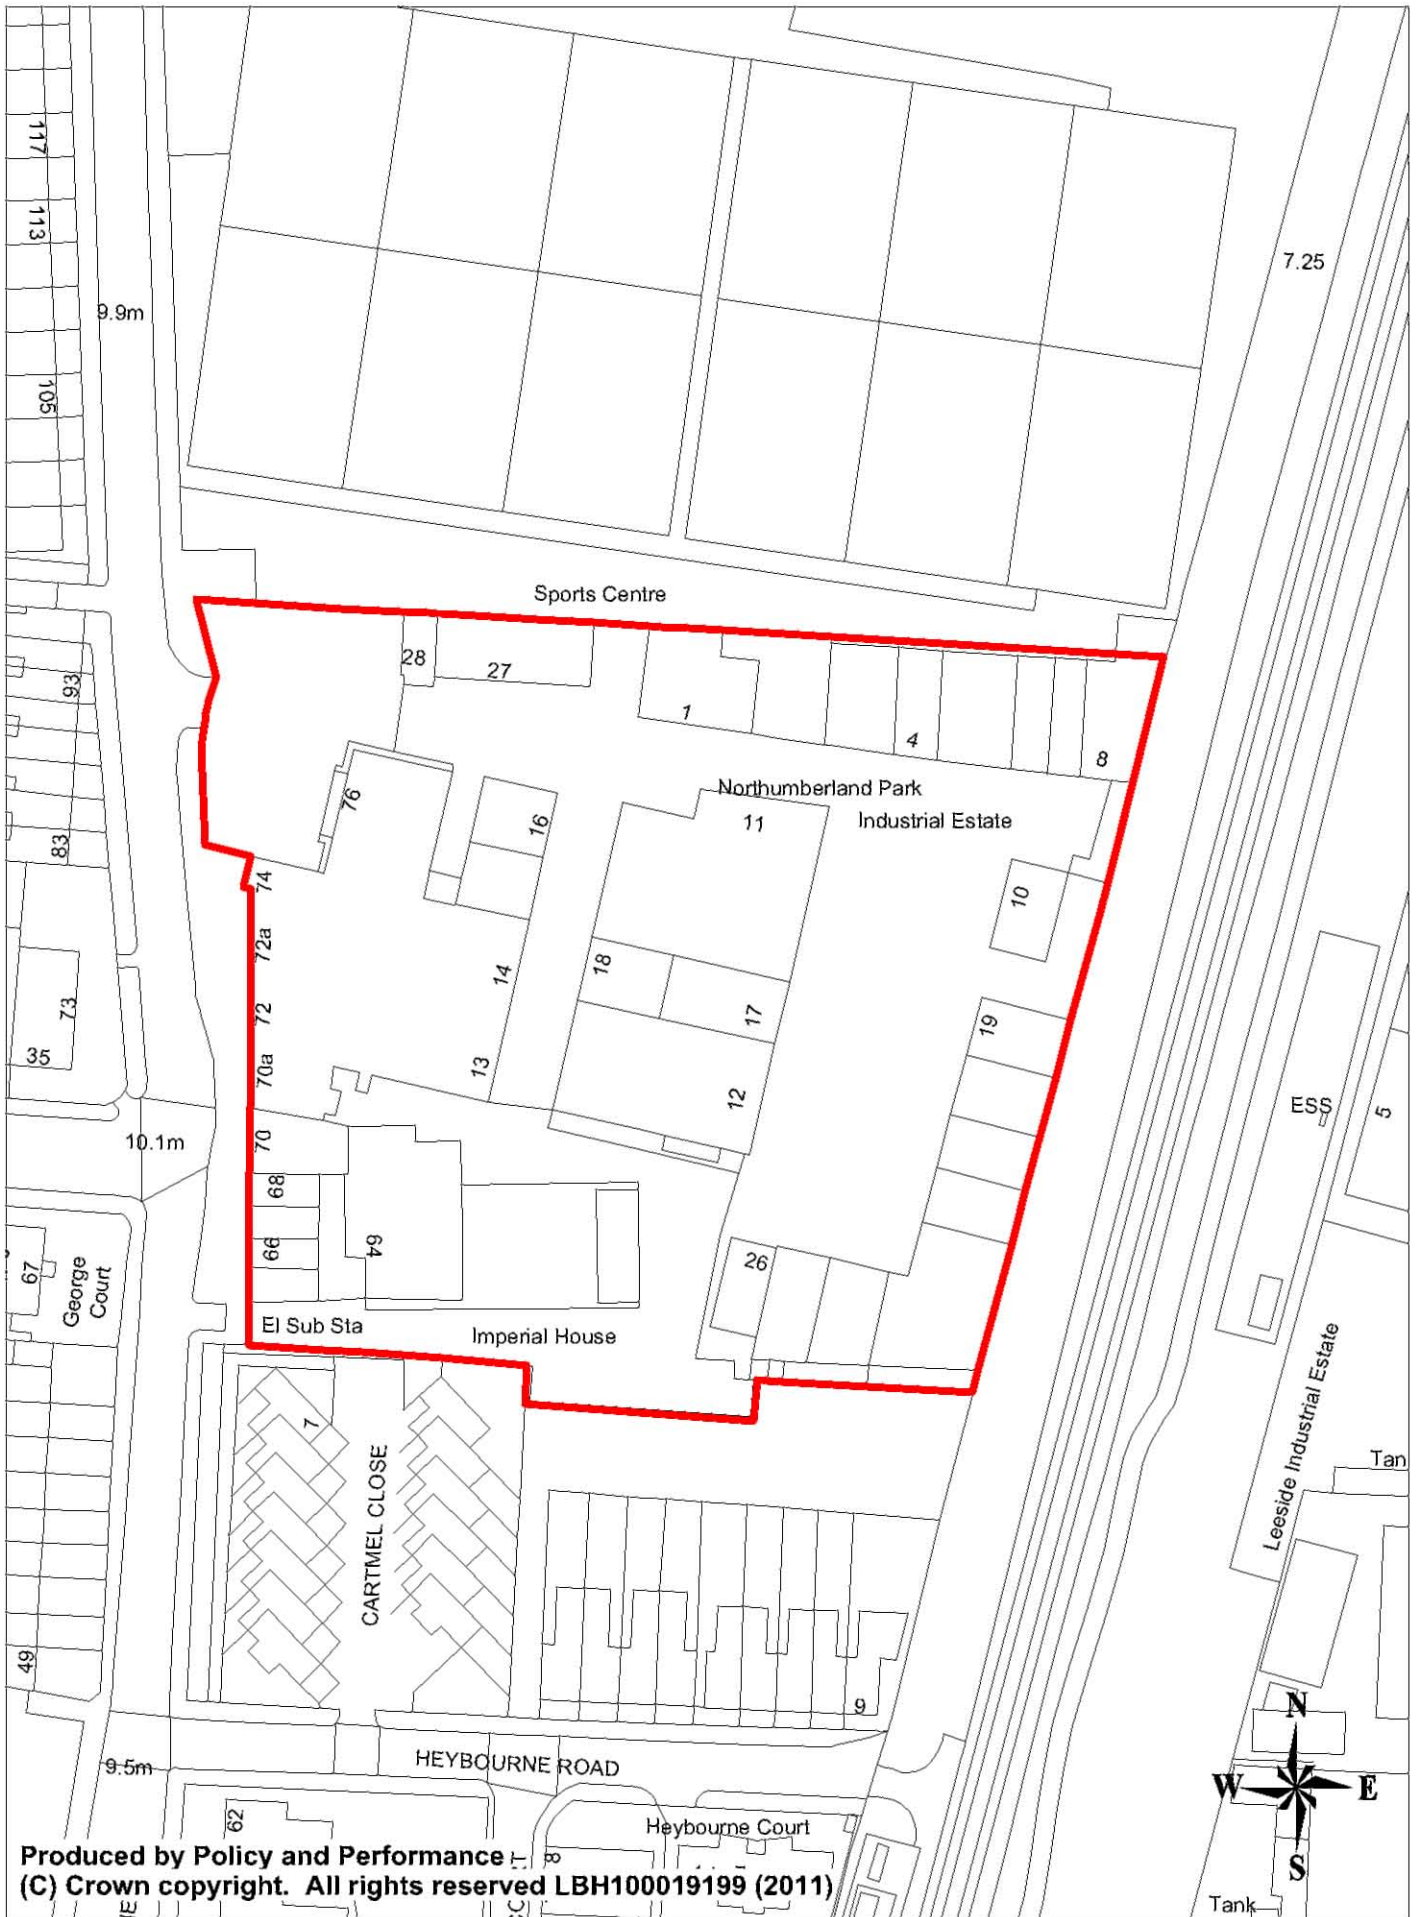

London Borough of Haringey. Proposed Alterations to Proposals Map (Adopted 2006)

Produced by Policy and Performance  
(C) Crown copyright. All rights reserved LBH100019199 (2011)

Proposed changes to 2006 UDP Proposals Map No. 21  
DEA 18 (LEA-RA): Willoughby Lane N17