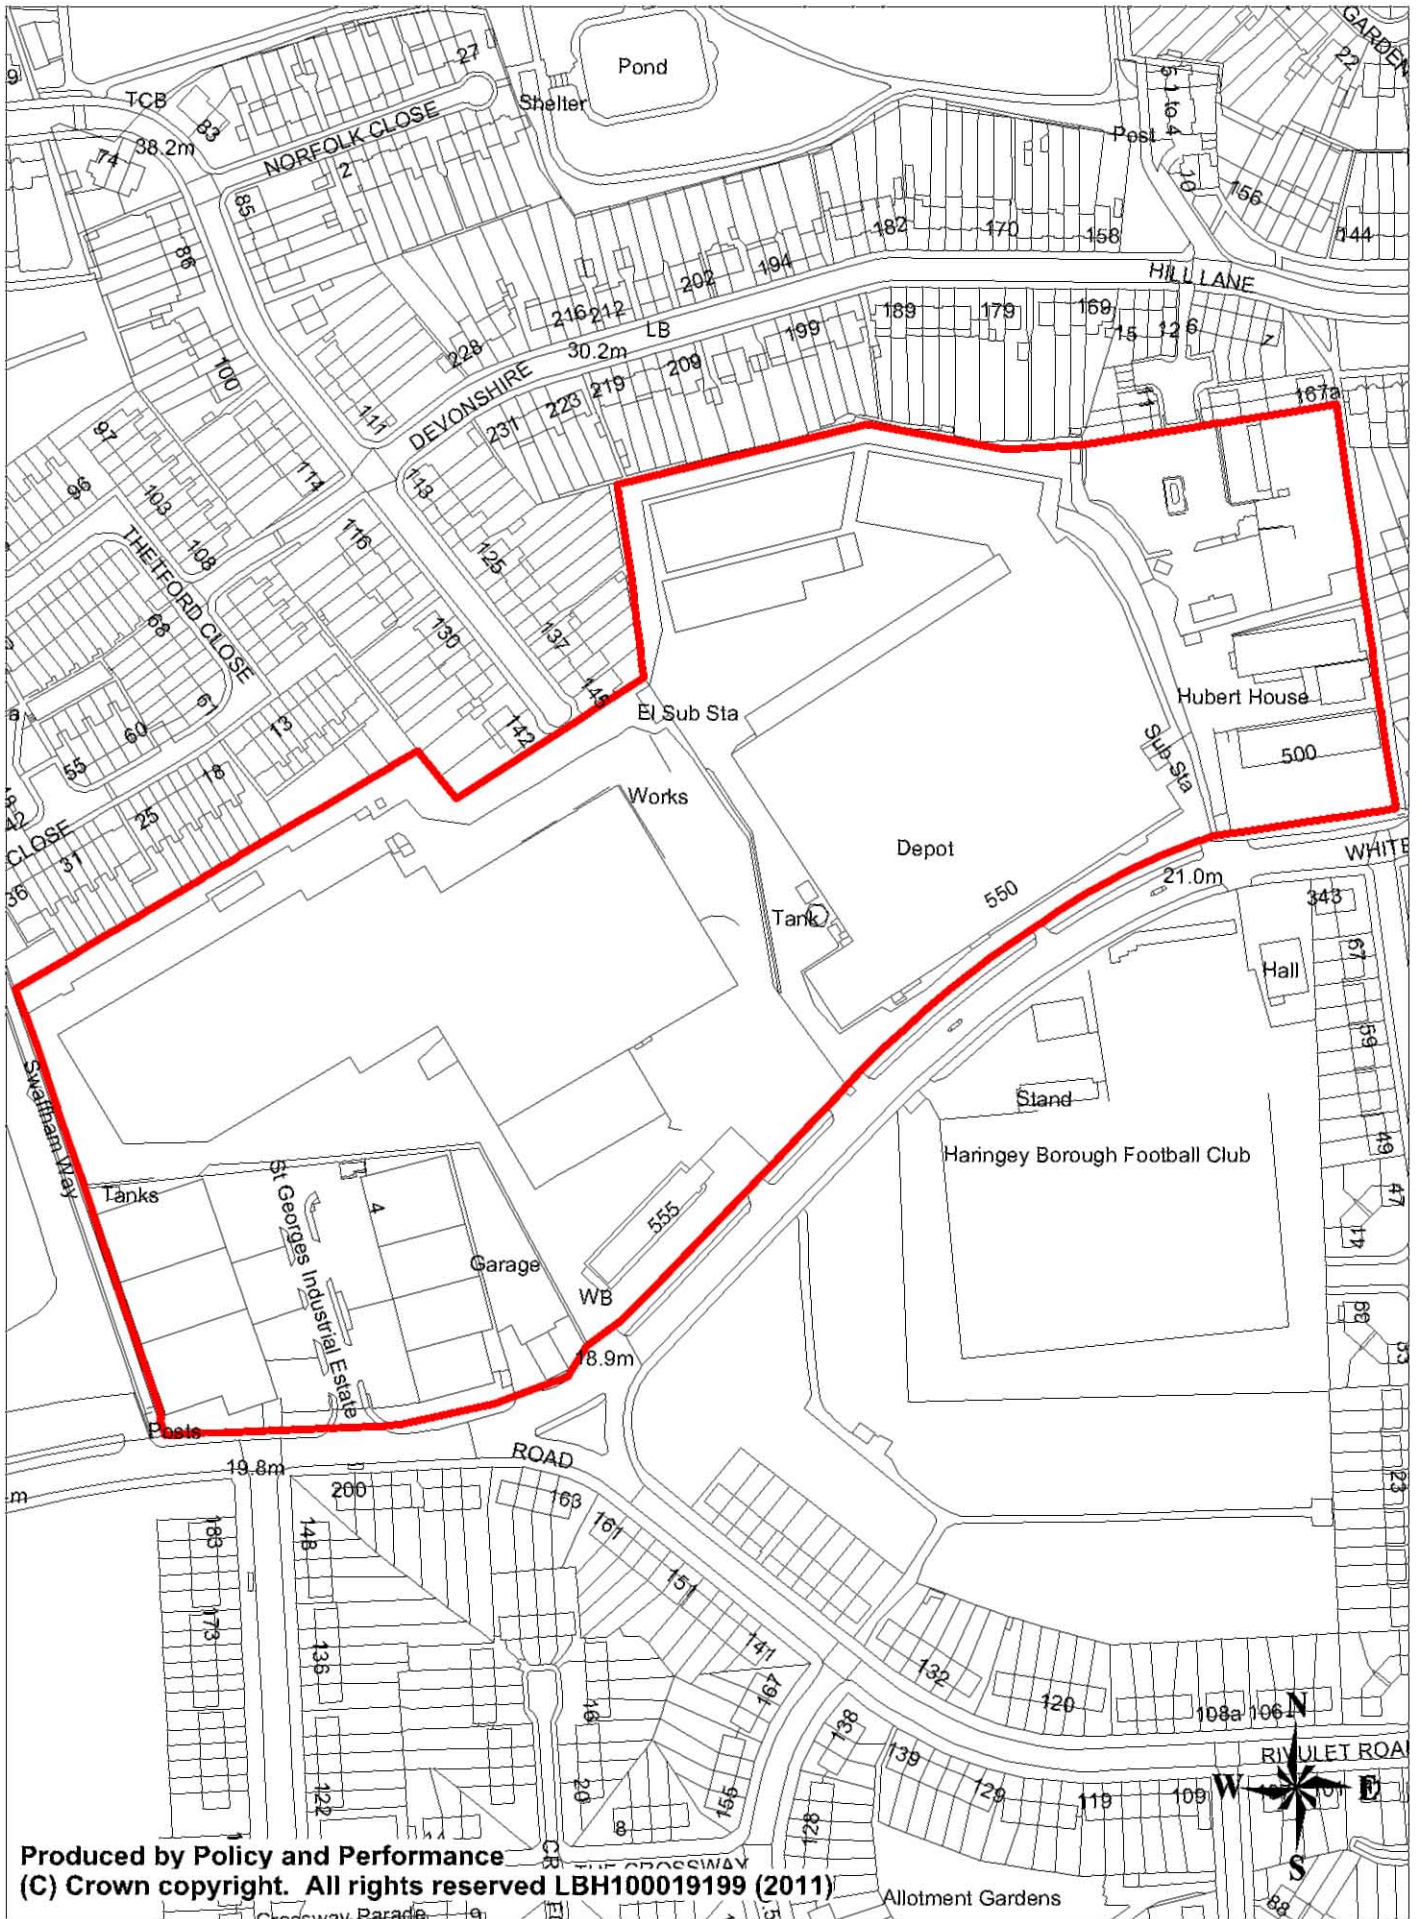

London Borough of Haringey. Proposed Alterations to Proposals Map (Adopted 2006)

Produced by Policy and Performance
(C) Crown copyright. All rights reserved LBH100019199 (2011)

**Proposed changes to 2006 UDP Proposals Map No. 20
DEA 17 (LEA-EL): White Hart Lane N17**