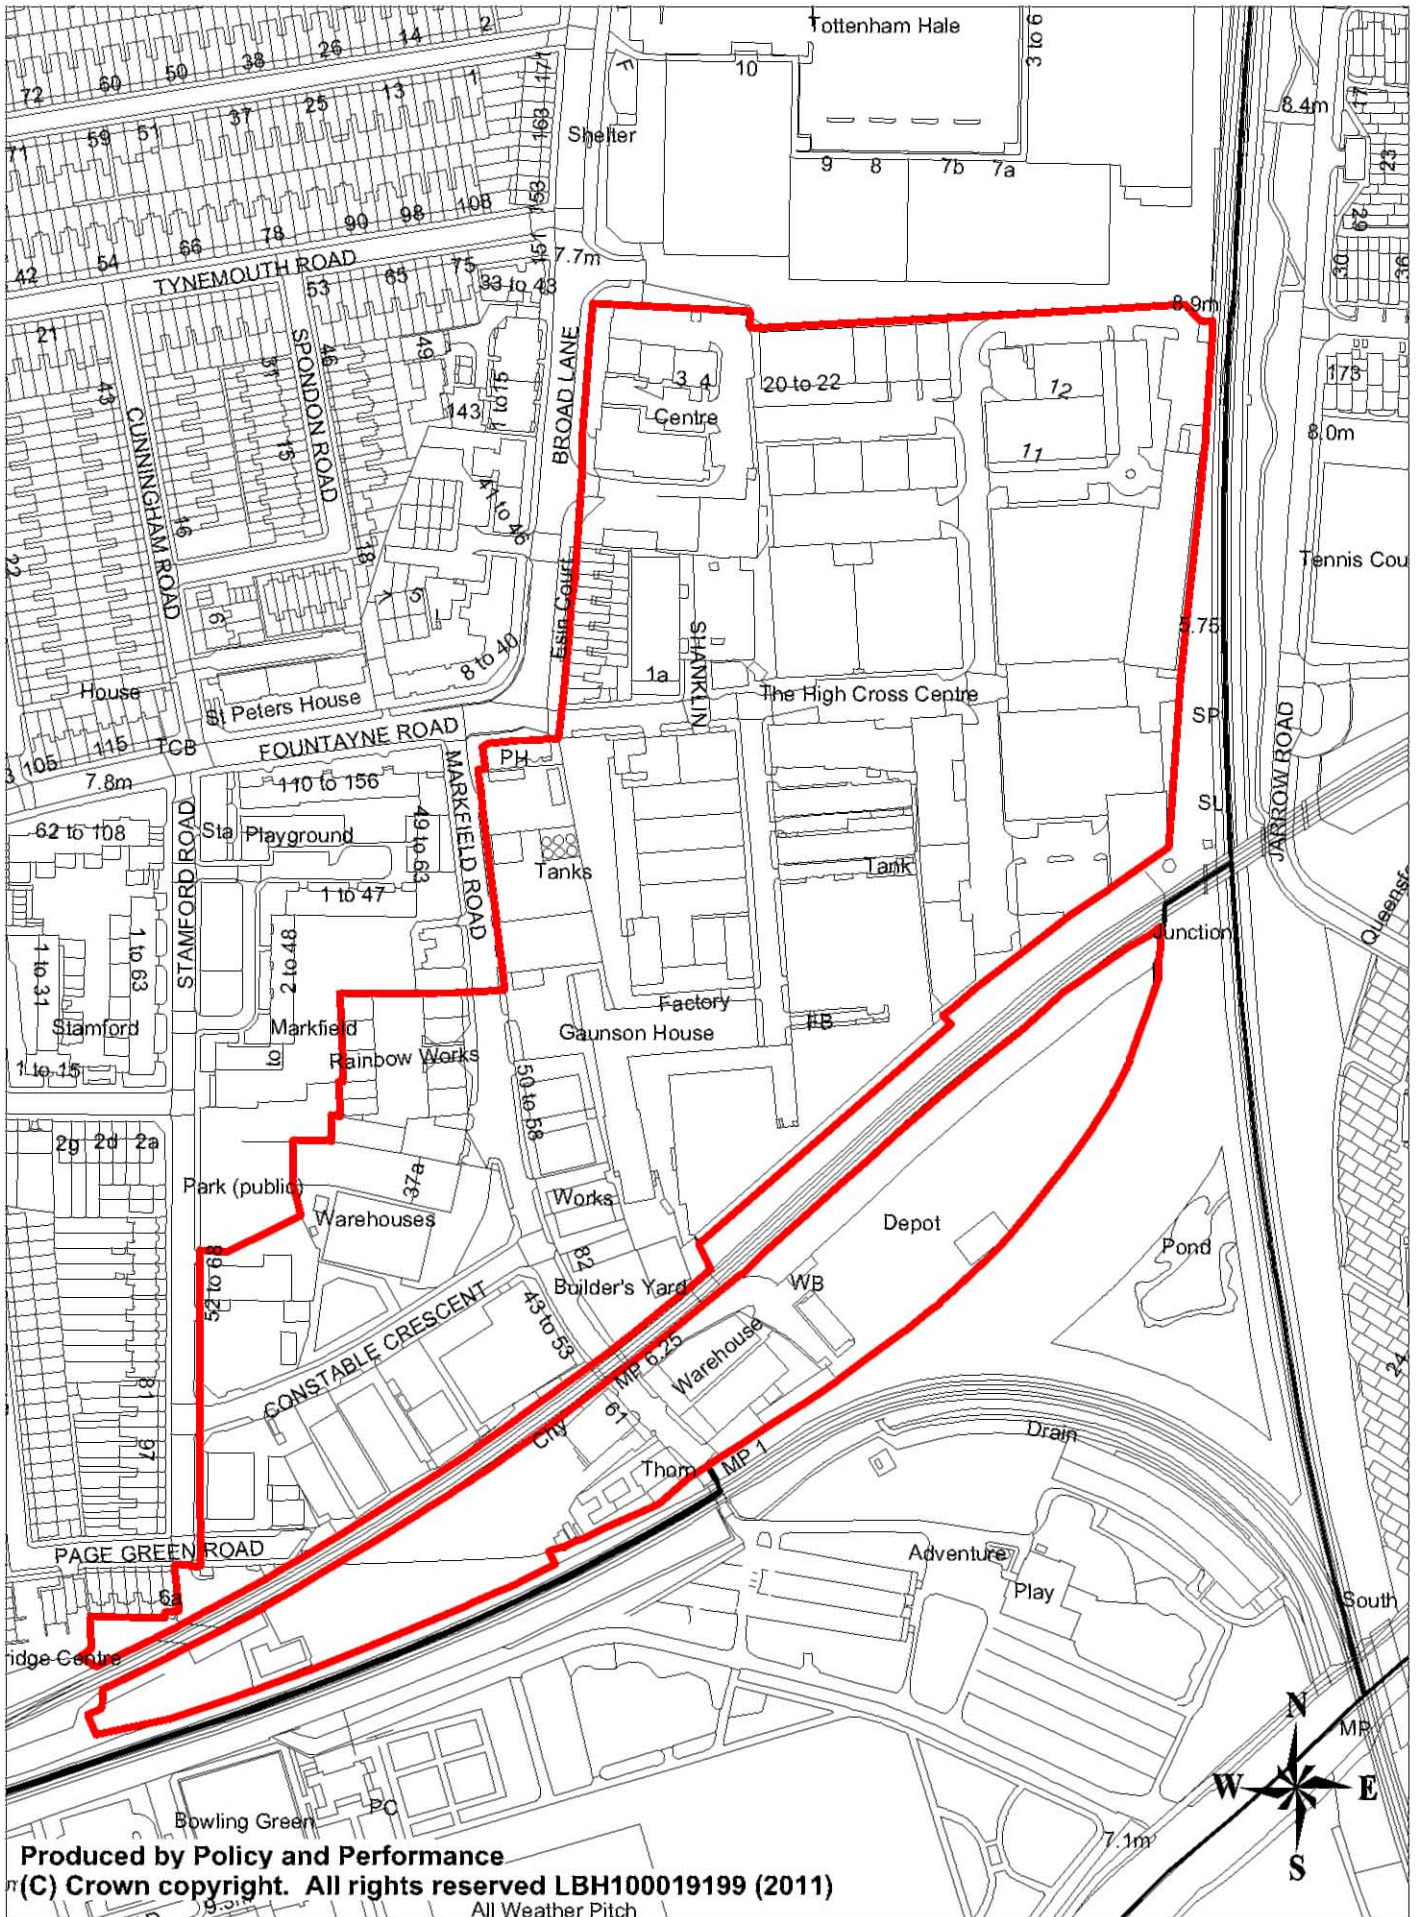

London Borough of Haringey. Proposed Alterations to Proposals Map (Adopted 2006)

Produced by Policy and Performance
© Crown copyright. All rights reserved LBH100019199 (2011)
All Weather Pitch

**Proposed changes to 2006 UDP Proposals Map No. 19
DEA 14 (LEA-EL): South Tottenham**