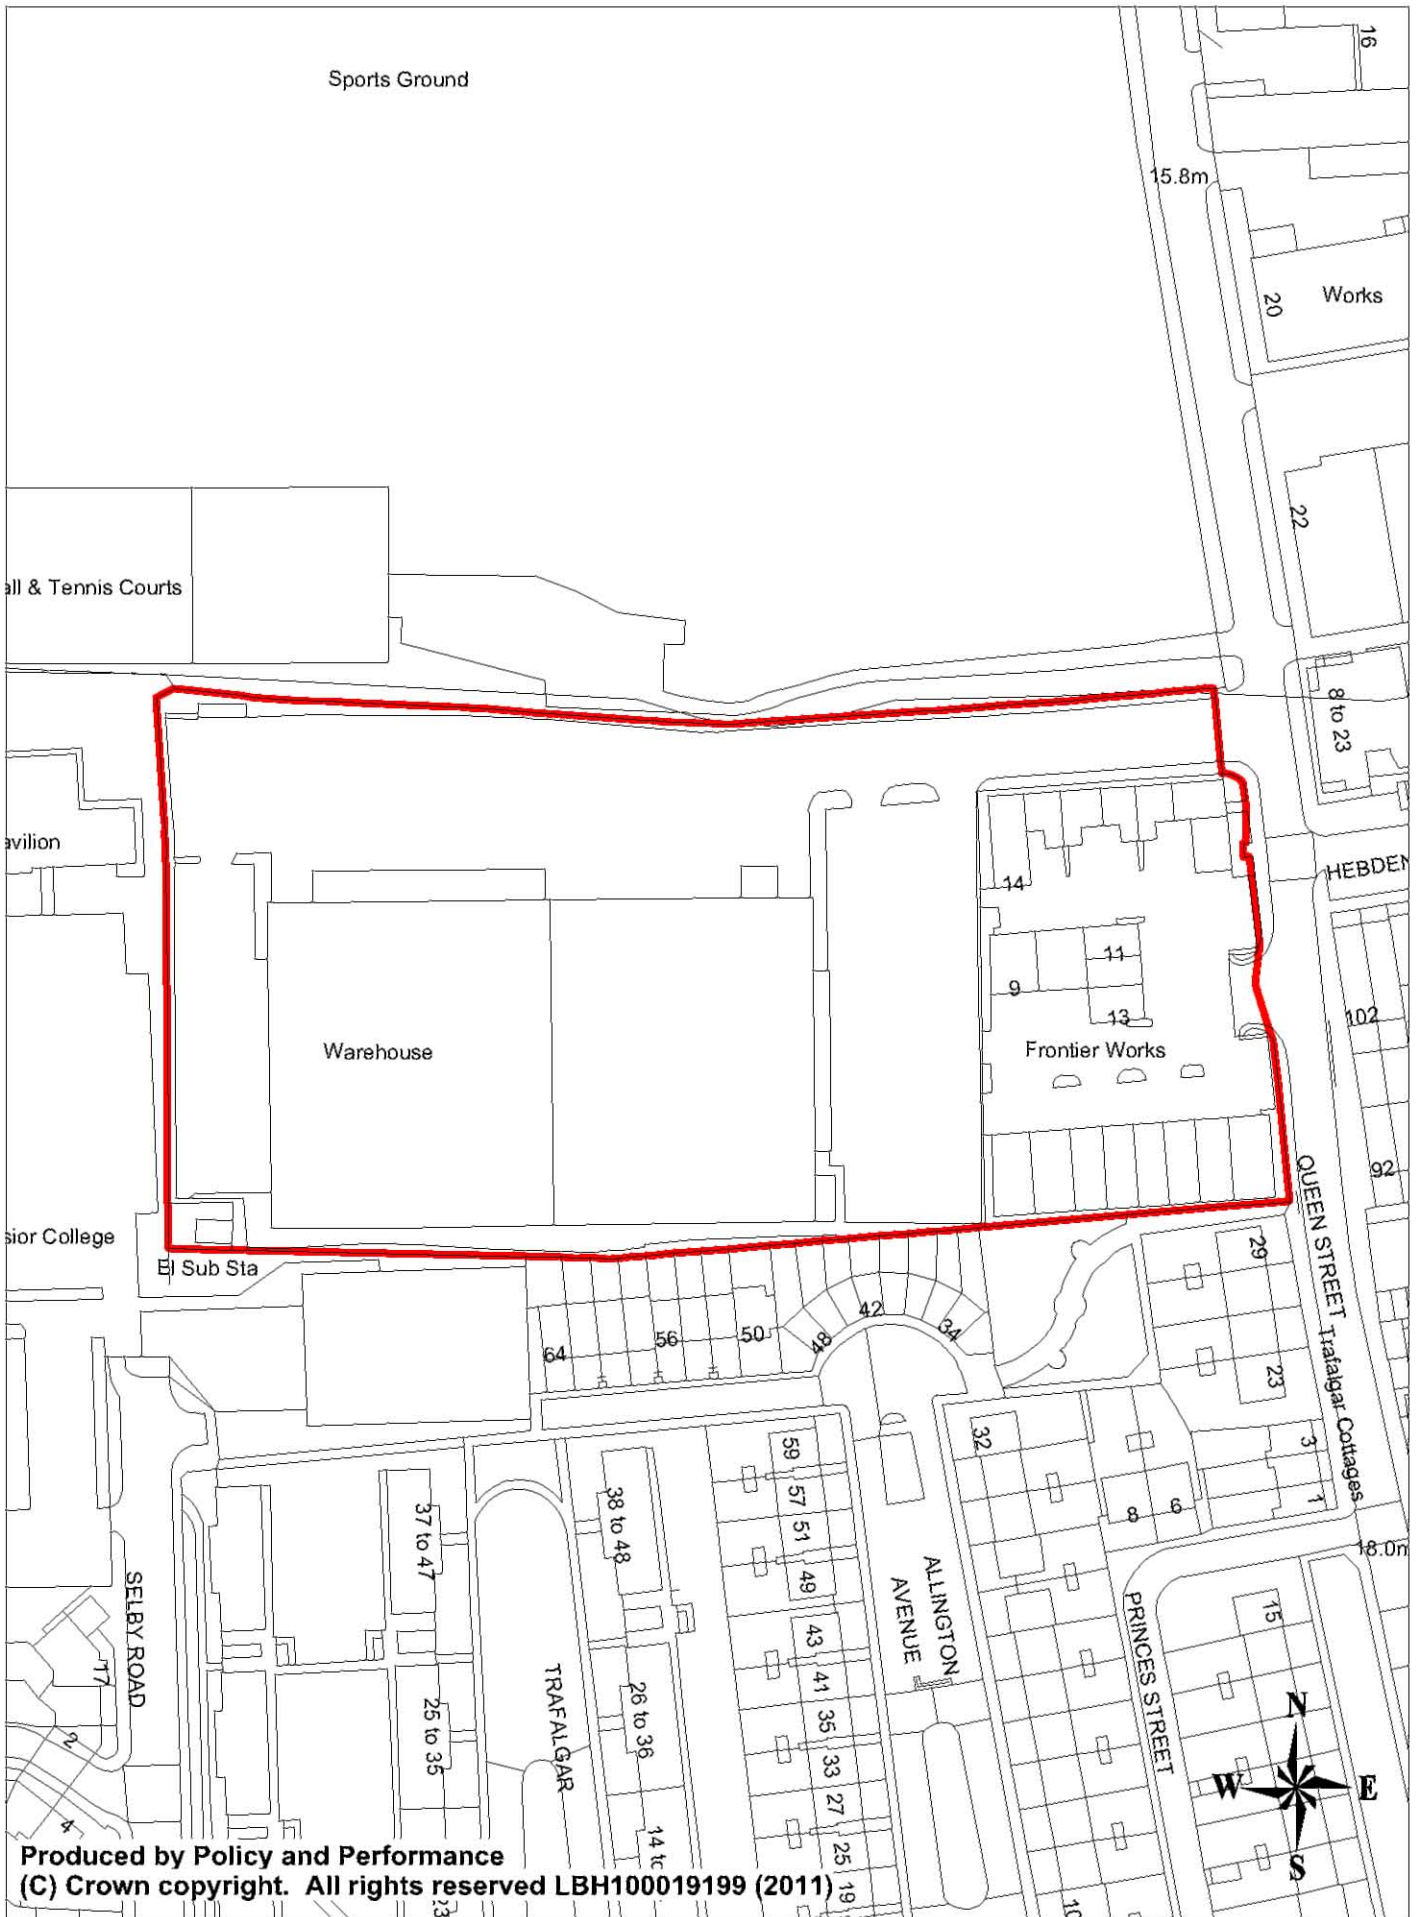

London Borough of Haringey. Proposed Alterations to Proposals Map (Adopted 2006)

Produced by Policy and Performance
(C) Crown copyright. All rights reserved LBH100019199 (2011)

**Proposed changes to 2006 UDP Proposals Map No. 18
DEA 13 (LEA-EL): Queen Street N17**