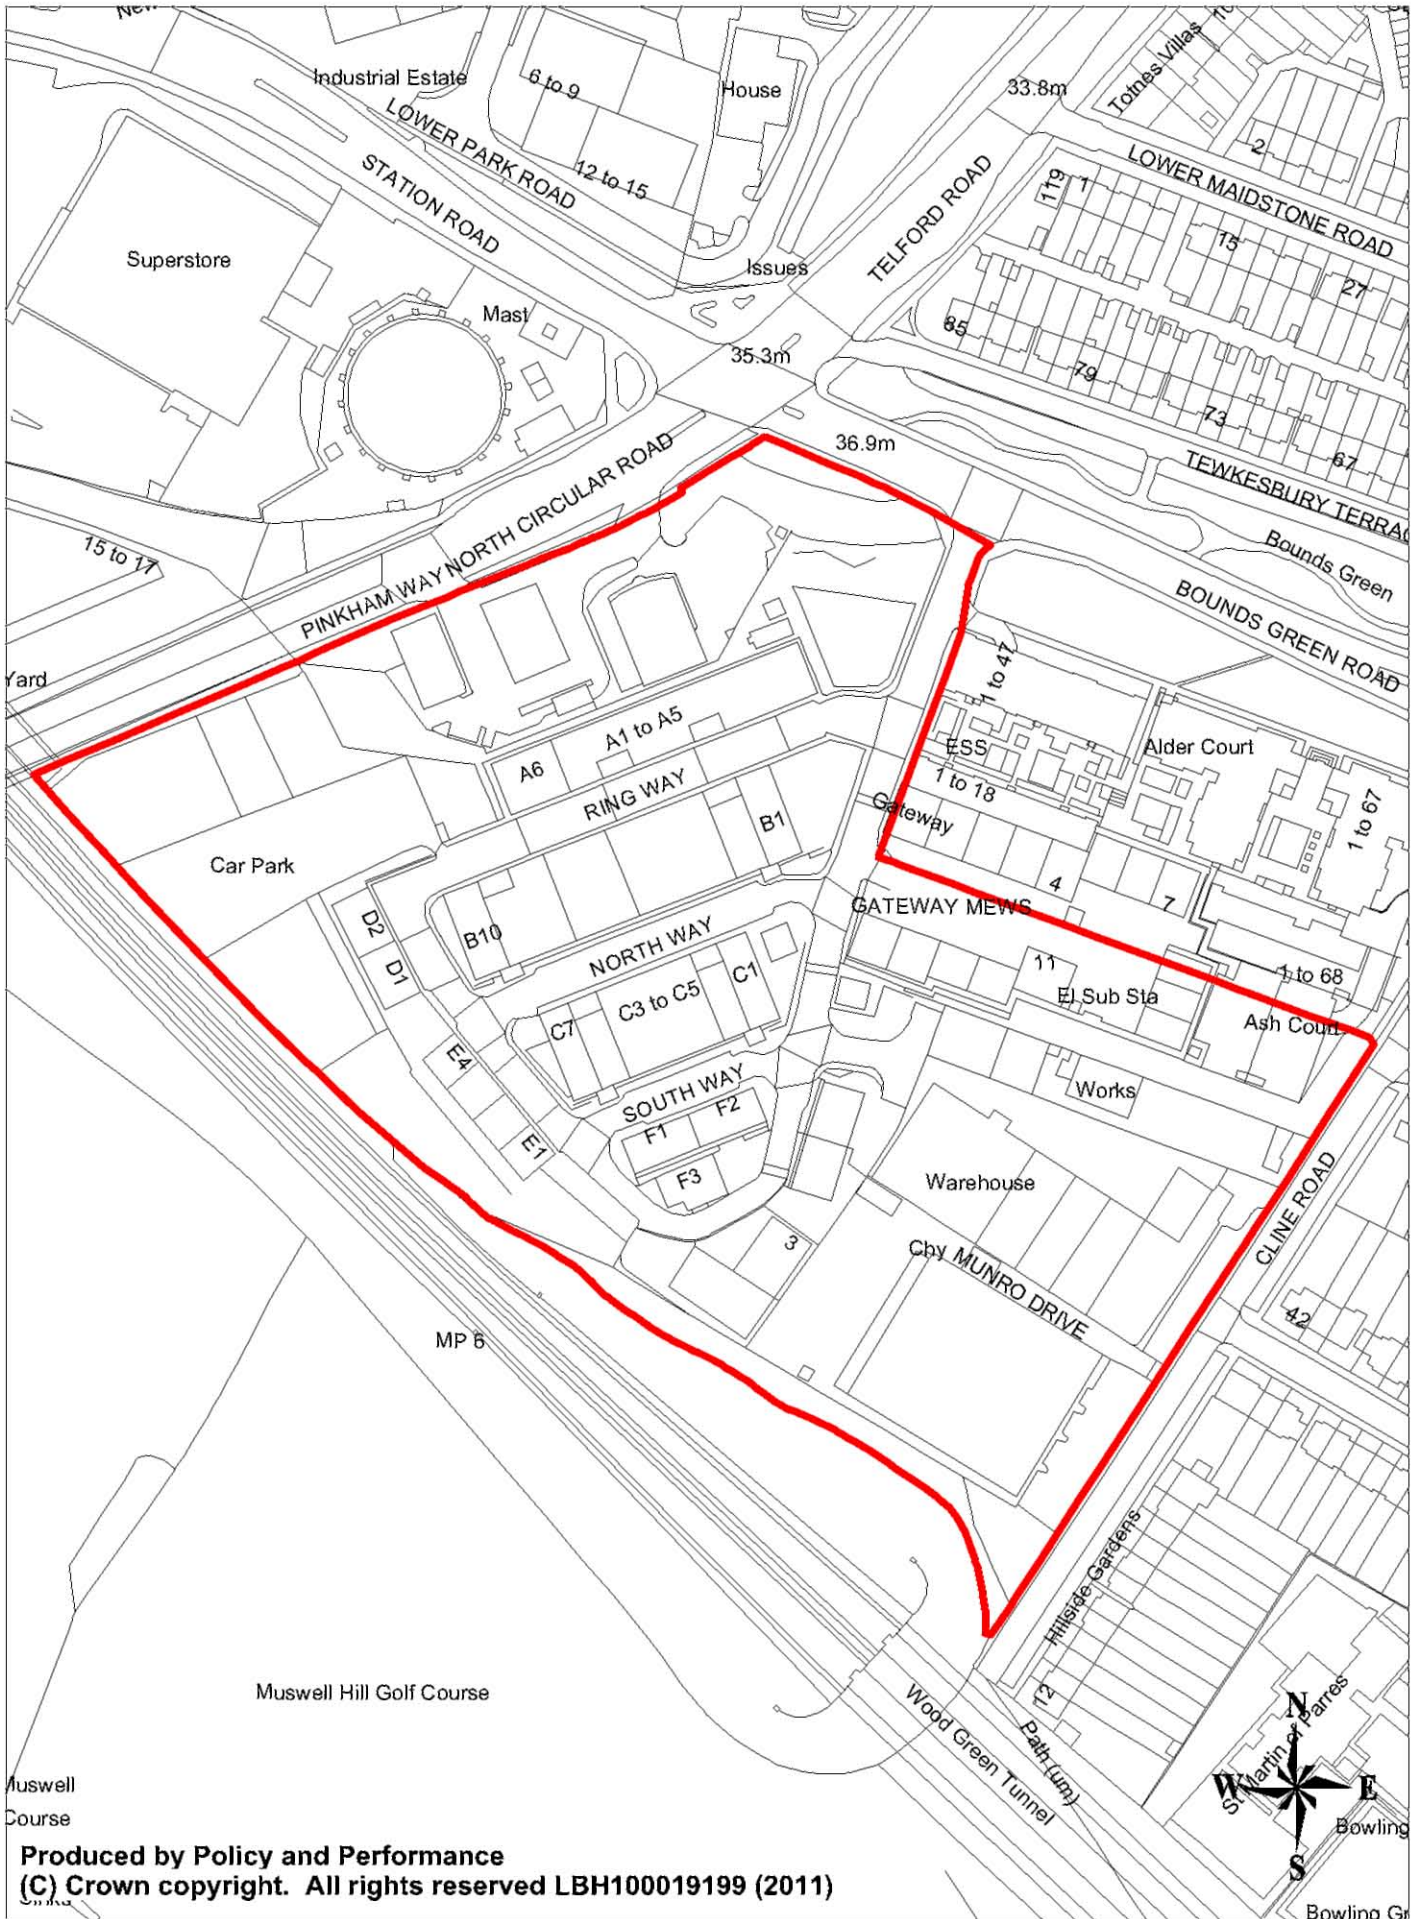

# London Borough of Haringey. Proposed Alterations to Proposals Map (Adopted 2006)

Produced by Policy and Performance  
(C) Crown copyright. All rights reserved LBH100019199 (2011)

**Proposed changes to 2006 UDP Proposals Map No. 16  
DEA 2 (LSIL): Bounds Green Industrial Estate**