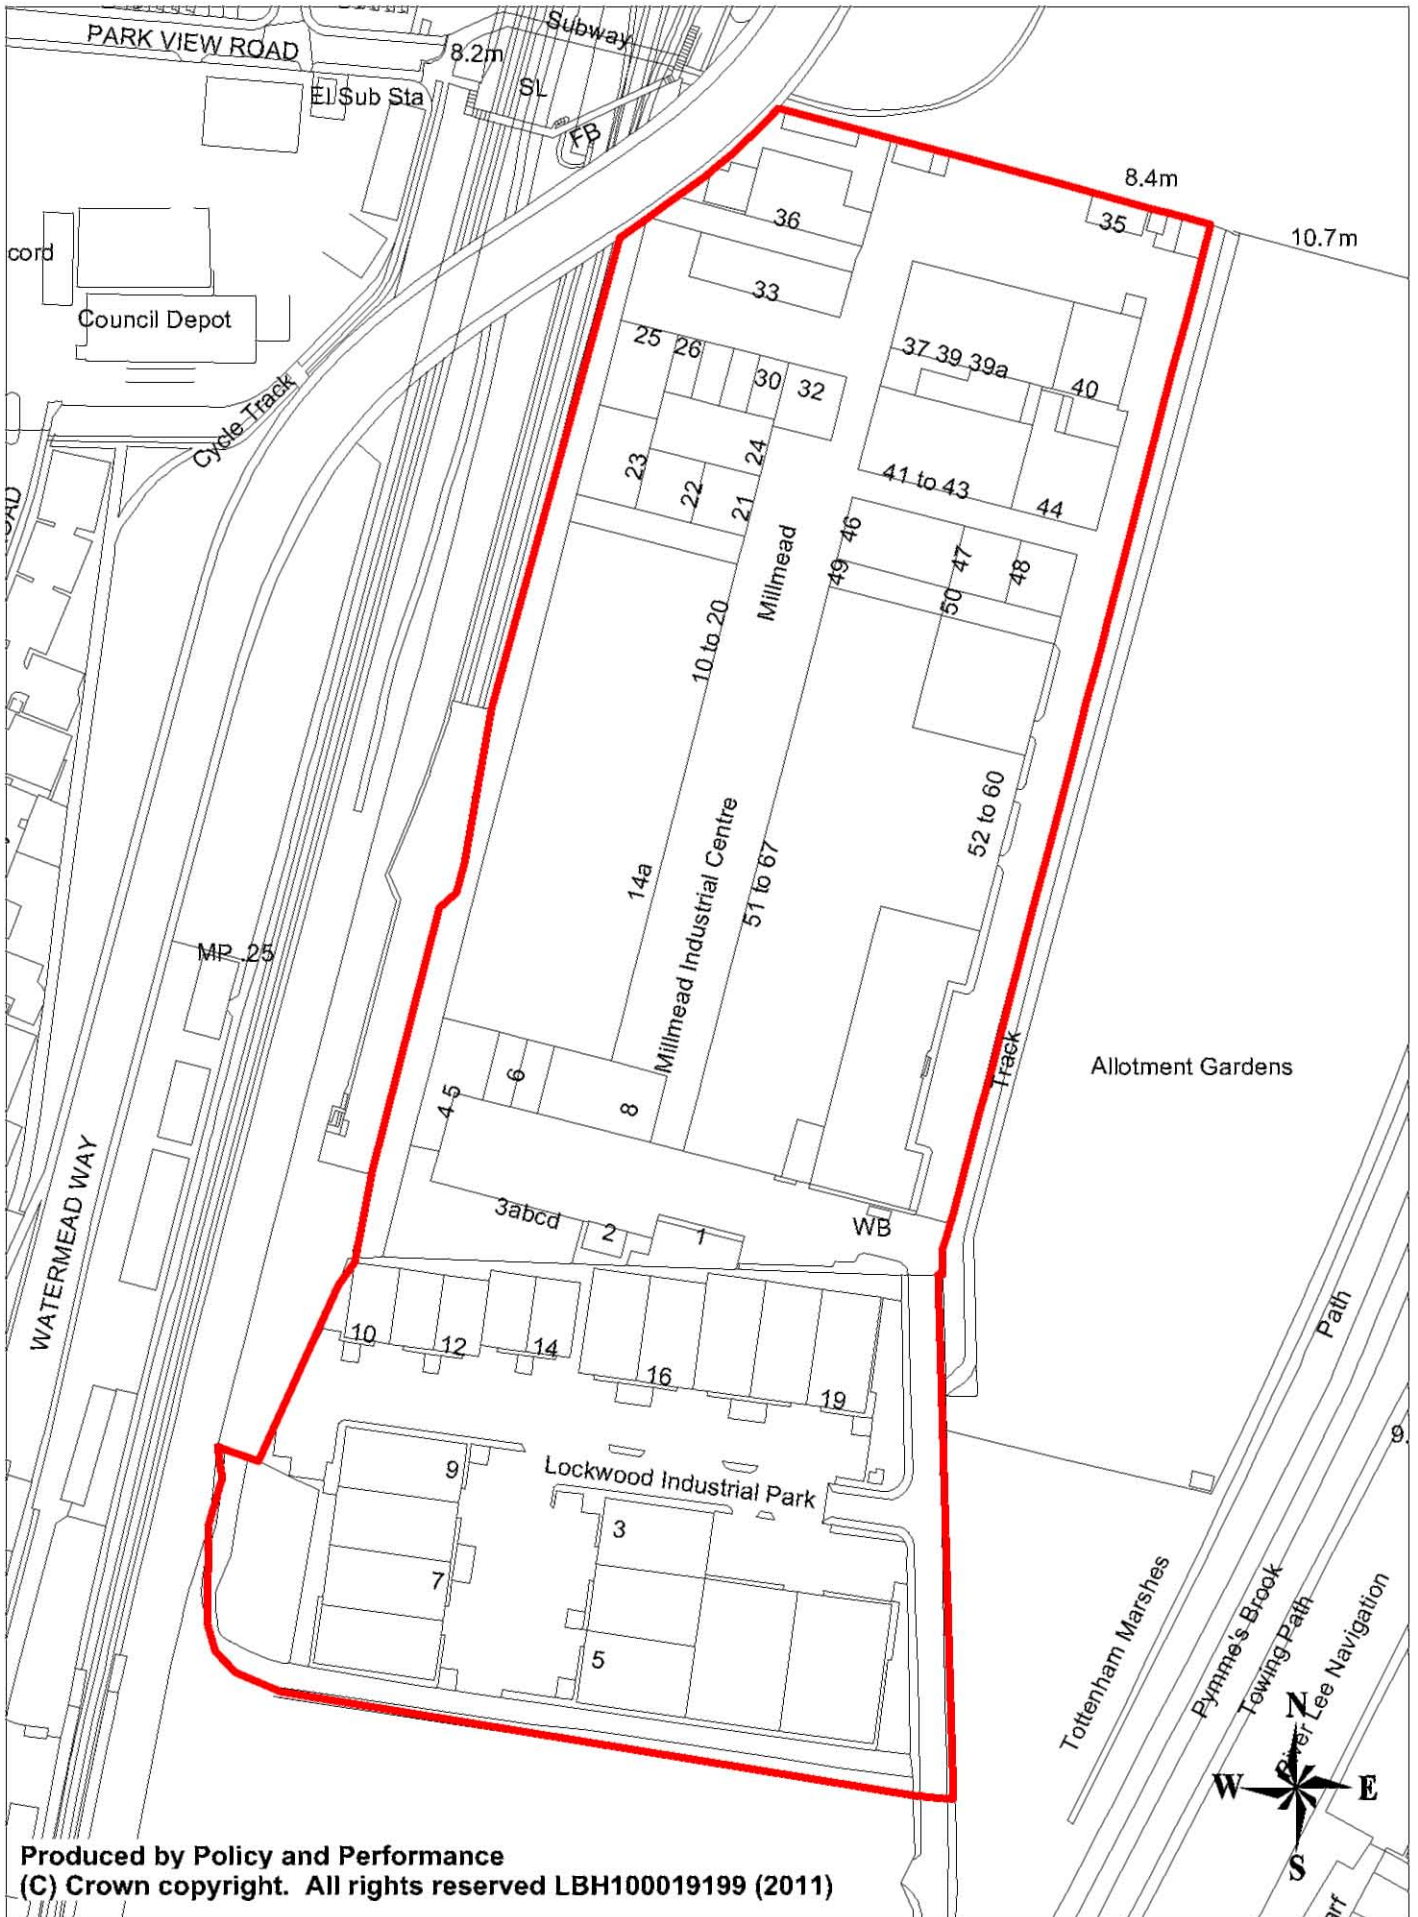

London Borough of Haringey. Proposed Alterations to Proposals Map (Adopted 2006)

Produced by Policy and Performance
(C) Crown copyright. All rights reserved LBH100019199 (2011)

**Proposed changes to 2006 UDP Proposals Map No. 15
DEA 11A (SIL): Millmead Road**