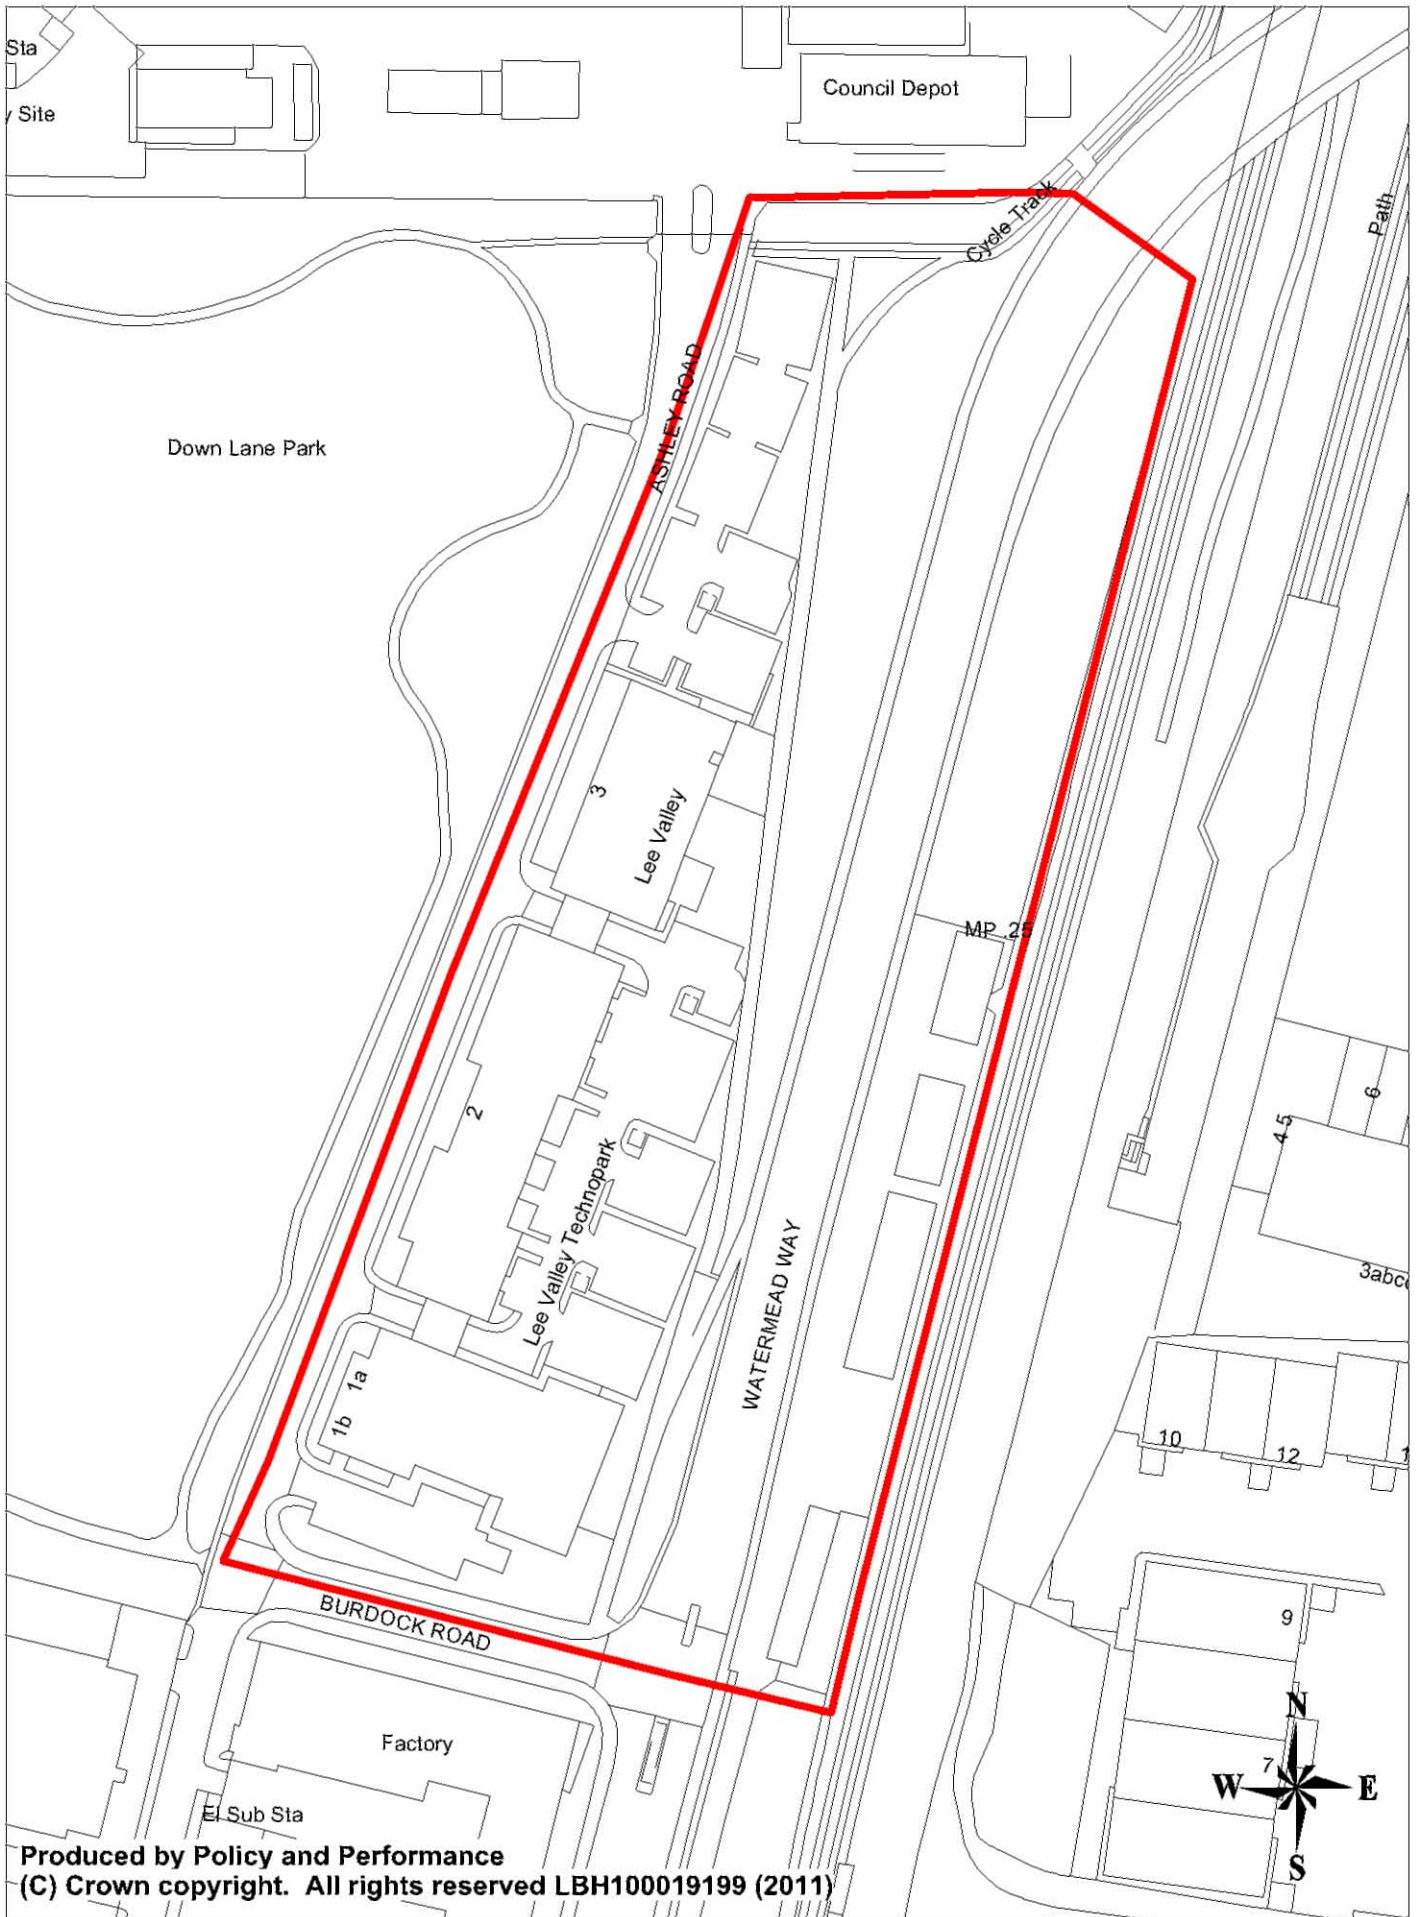

London Borough of Haringey. Proposed Alterations to Proposals Map (Adopted 2006)

Produced by Policy and Performance
(C) Crown copyright. All rights reserved LBH100019199 (2011)

**Proposed changes to 2006 UDP Proposals Map No. 14
DEA 11B (LEA-EL): Land west of Railway Line / Millmead**