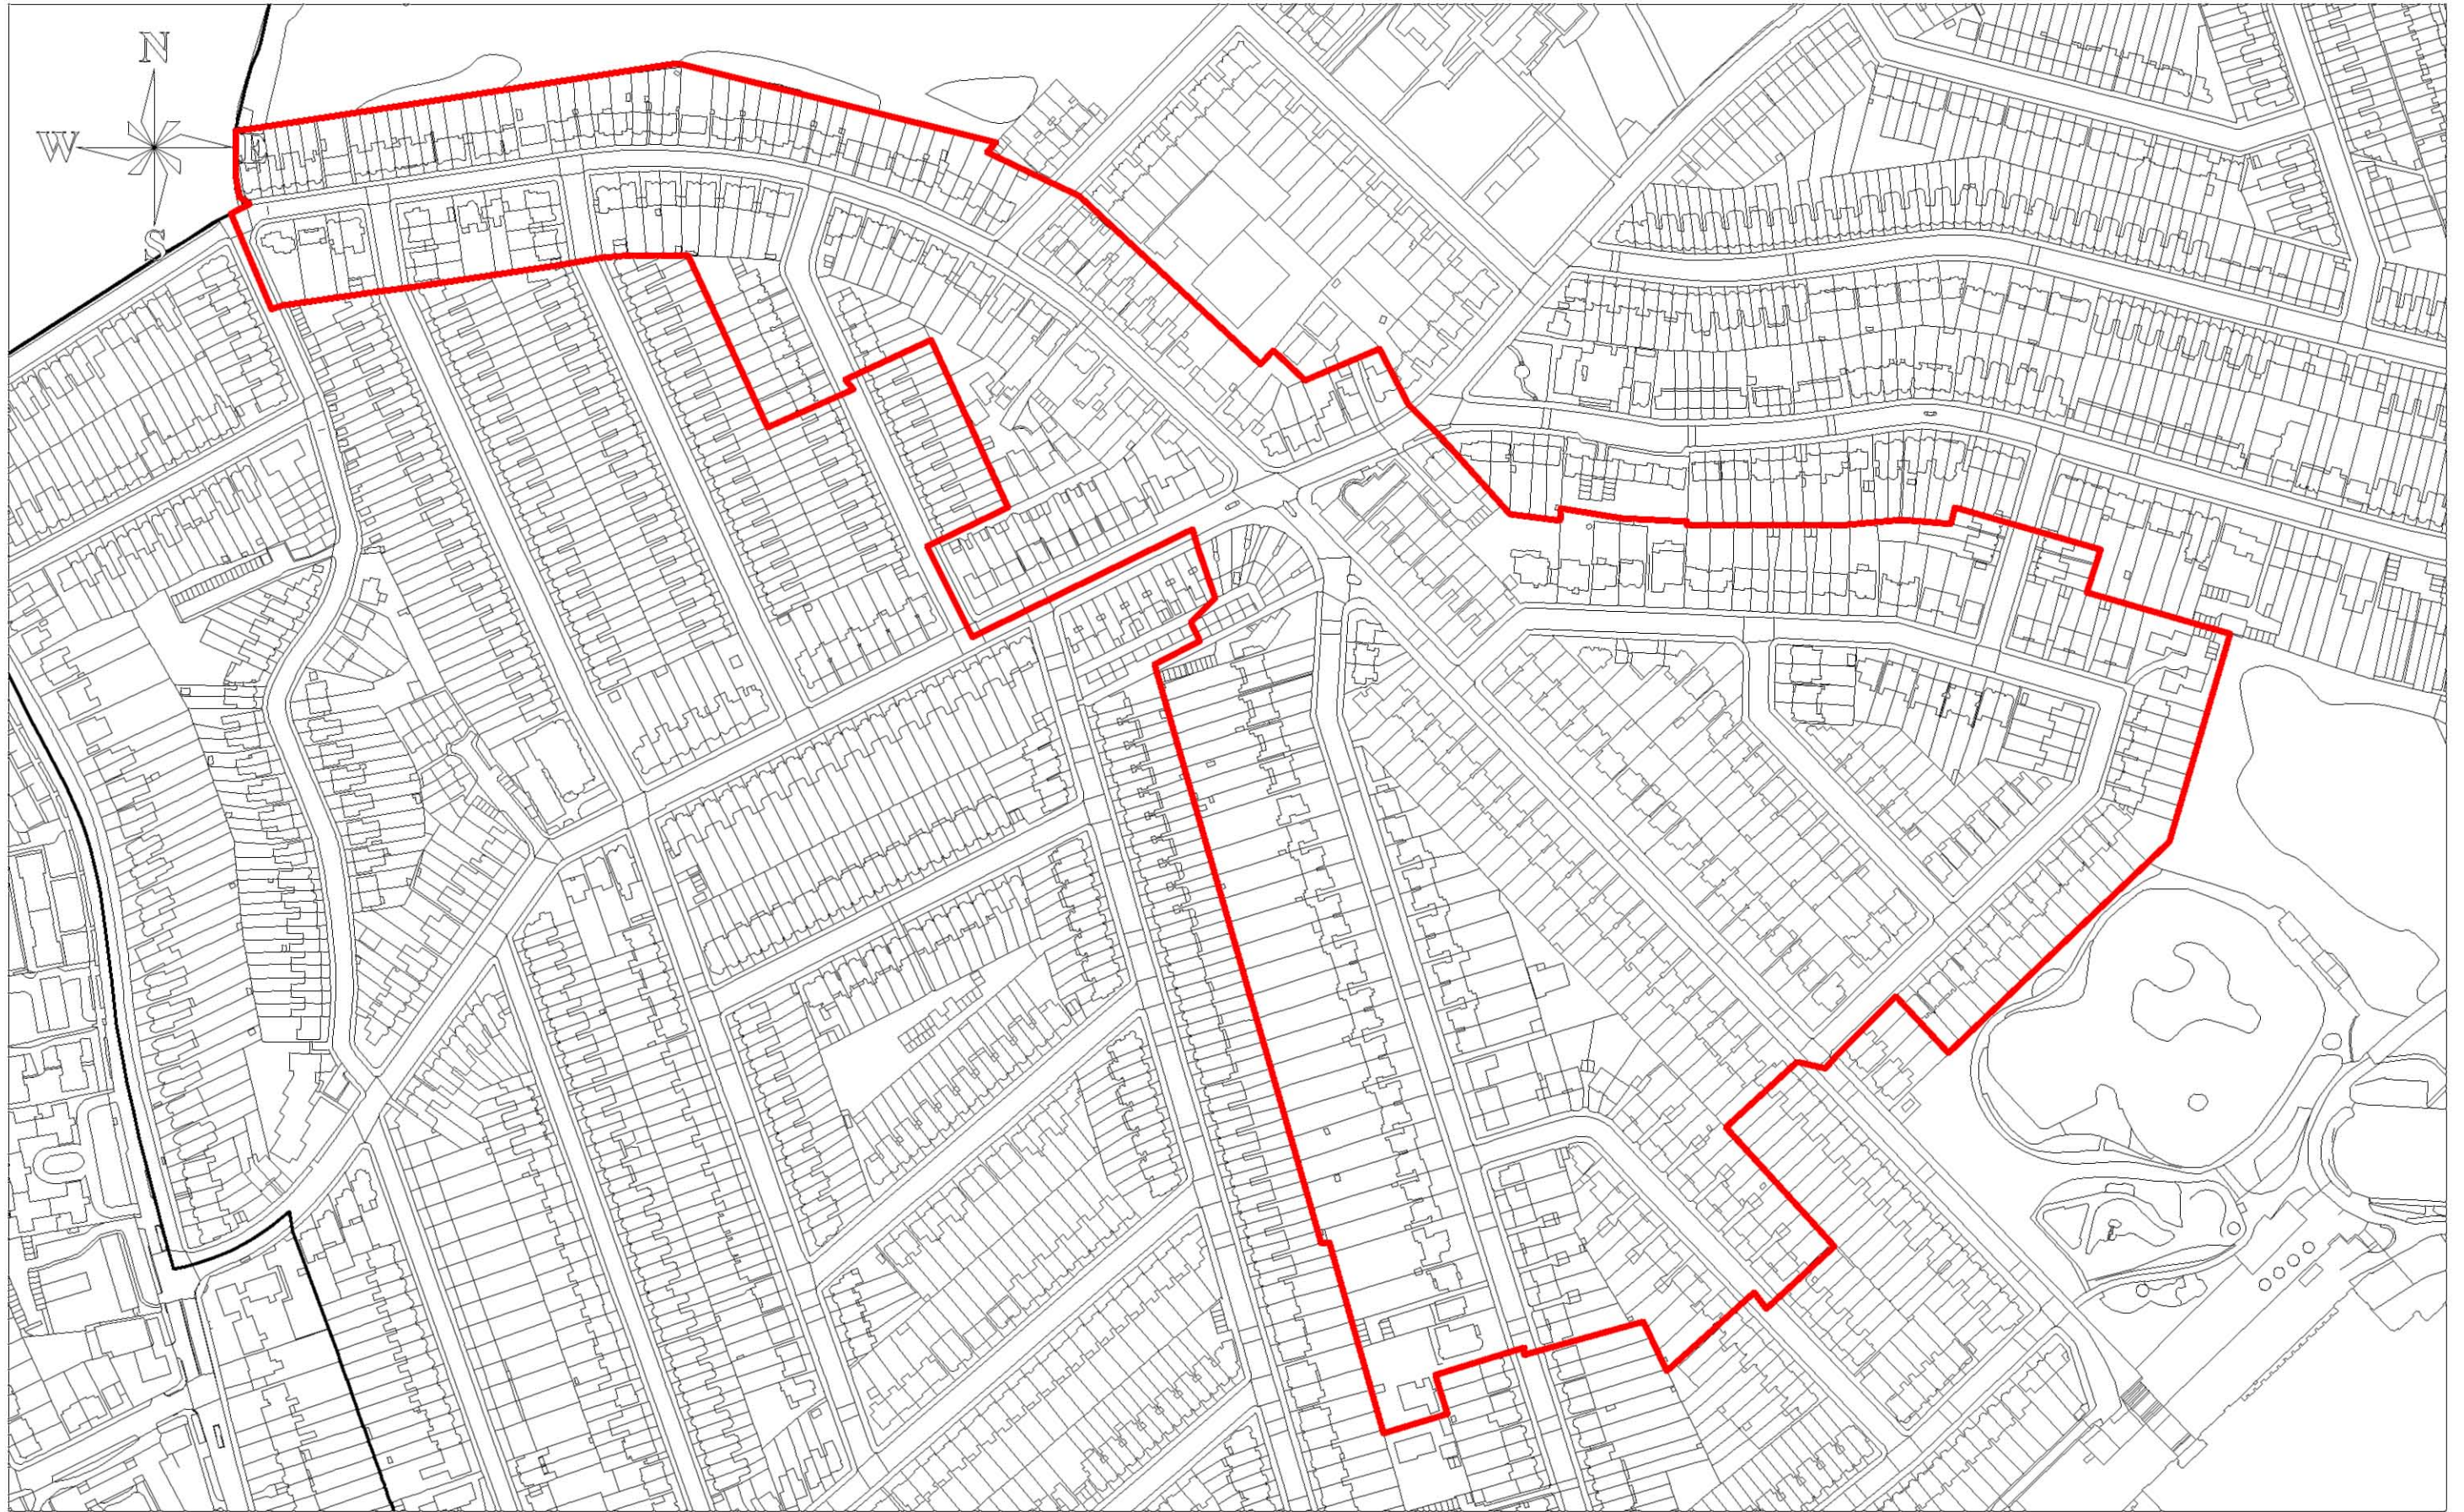

# London Borough of Haringey. Proposed Alterations to Proposals Map (Adopted 2006)

**Proposed changes to 2006 UDP Proposals Map No. 11  
Valence Road Conservation Area**

Produced by Policy and Performance  
(C) Crown copyright. All rights reserved LBH100019199 (2011)