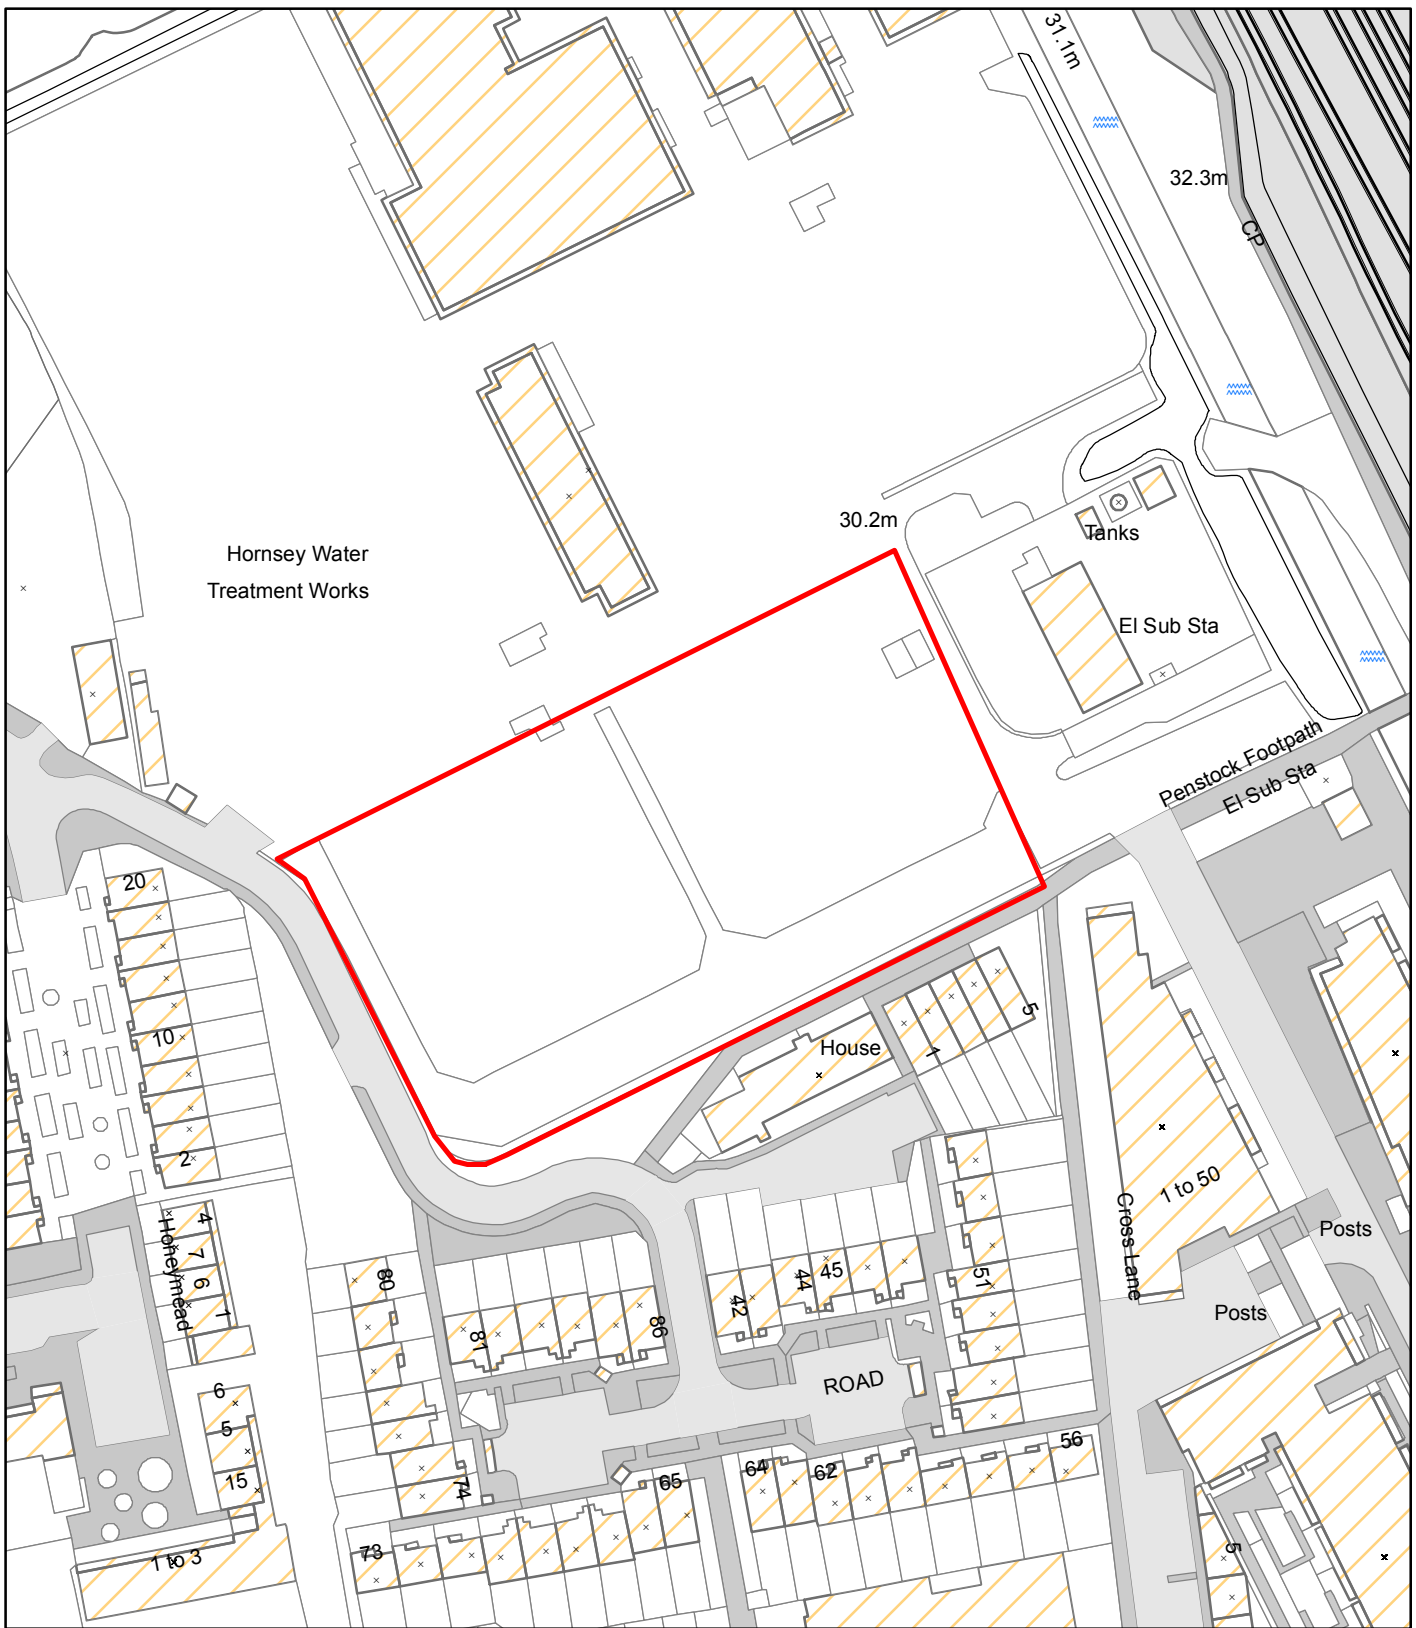

# Hornsey Filter Beds

**Thames Water**  
Map

Printed By : CCOLLOFF  
Print Date : 01/05/2013  
Map Tile Name: 55922

0 5 10 20 30 40  
Meters  
Current Scale : 1:1,250

Comments:

Proposed Housing Site —

**Disclaimer:** The position of any boundary or apparatus shown on this plan is given without obligation and warranty, and the accuracy cannot be guaranteed. No liability of any kind whatsoever is accepted by Thames Water for any error or omission.