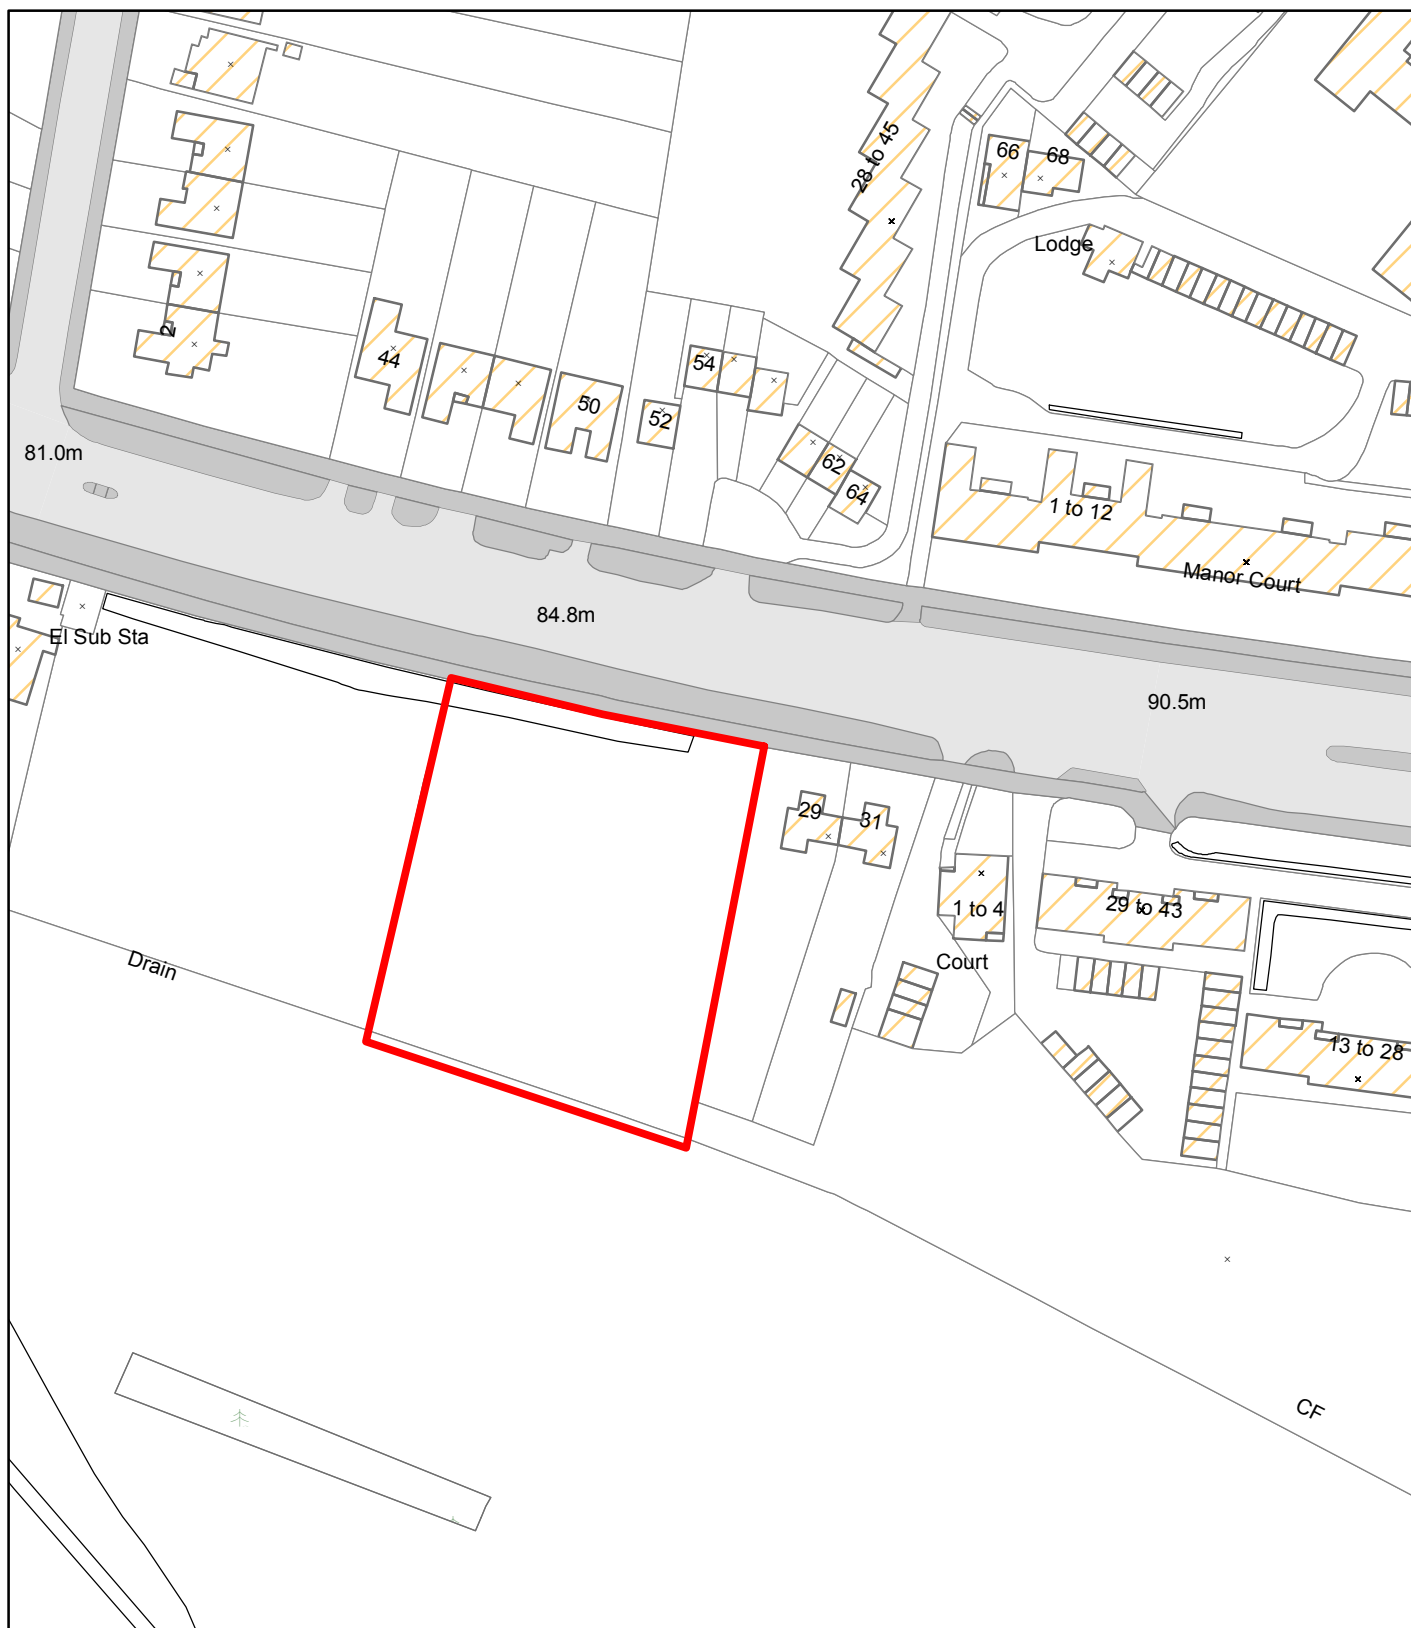

Land at Aylmer Road, adjacent Bishops Wood Reservoir

Thames Water
Map

Printed By : CCOLLOFF
Print Date : 01/05/2013
Map Tile Name: 56346

0 5 10 20 30 40
Meters
Current Scale : 1:1,250

Comments:

Proposed Housing Site —

Disclaimer: The position of any boundary or apparatus shown on this plan is given without obligation and warranty, and the accuracy cannot be guaranteed. No liability of any kind whatsoever is accepted by Thames Water for any error or omission.