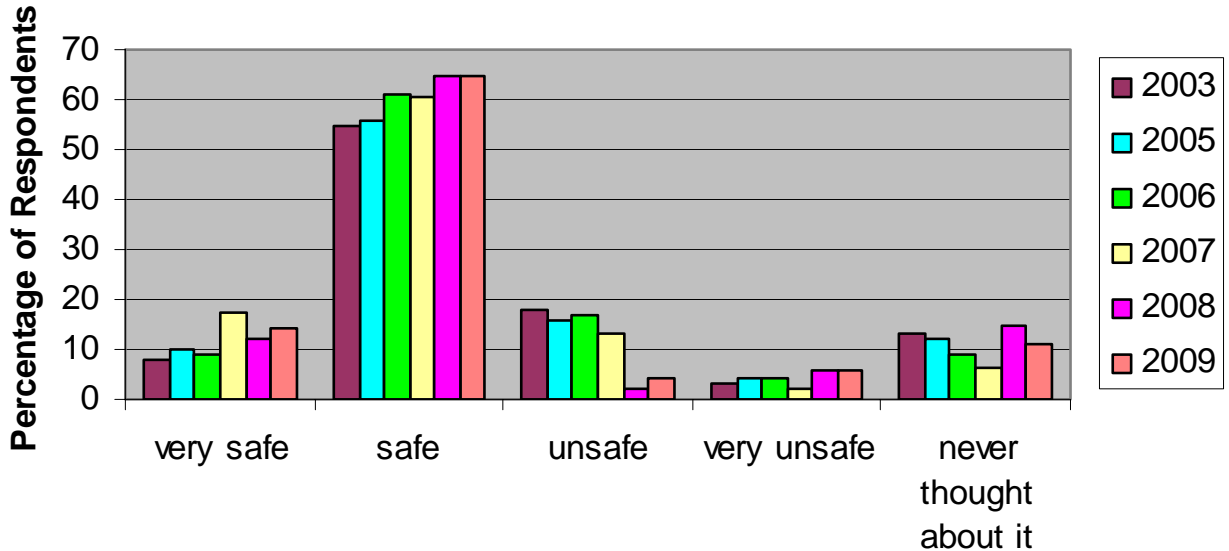

Percieved Safety of Parks Users

Above graph: Safety perceptions in Haringey parks – measured as a percentage of total respondents in each survey