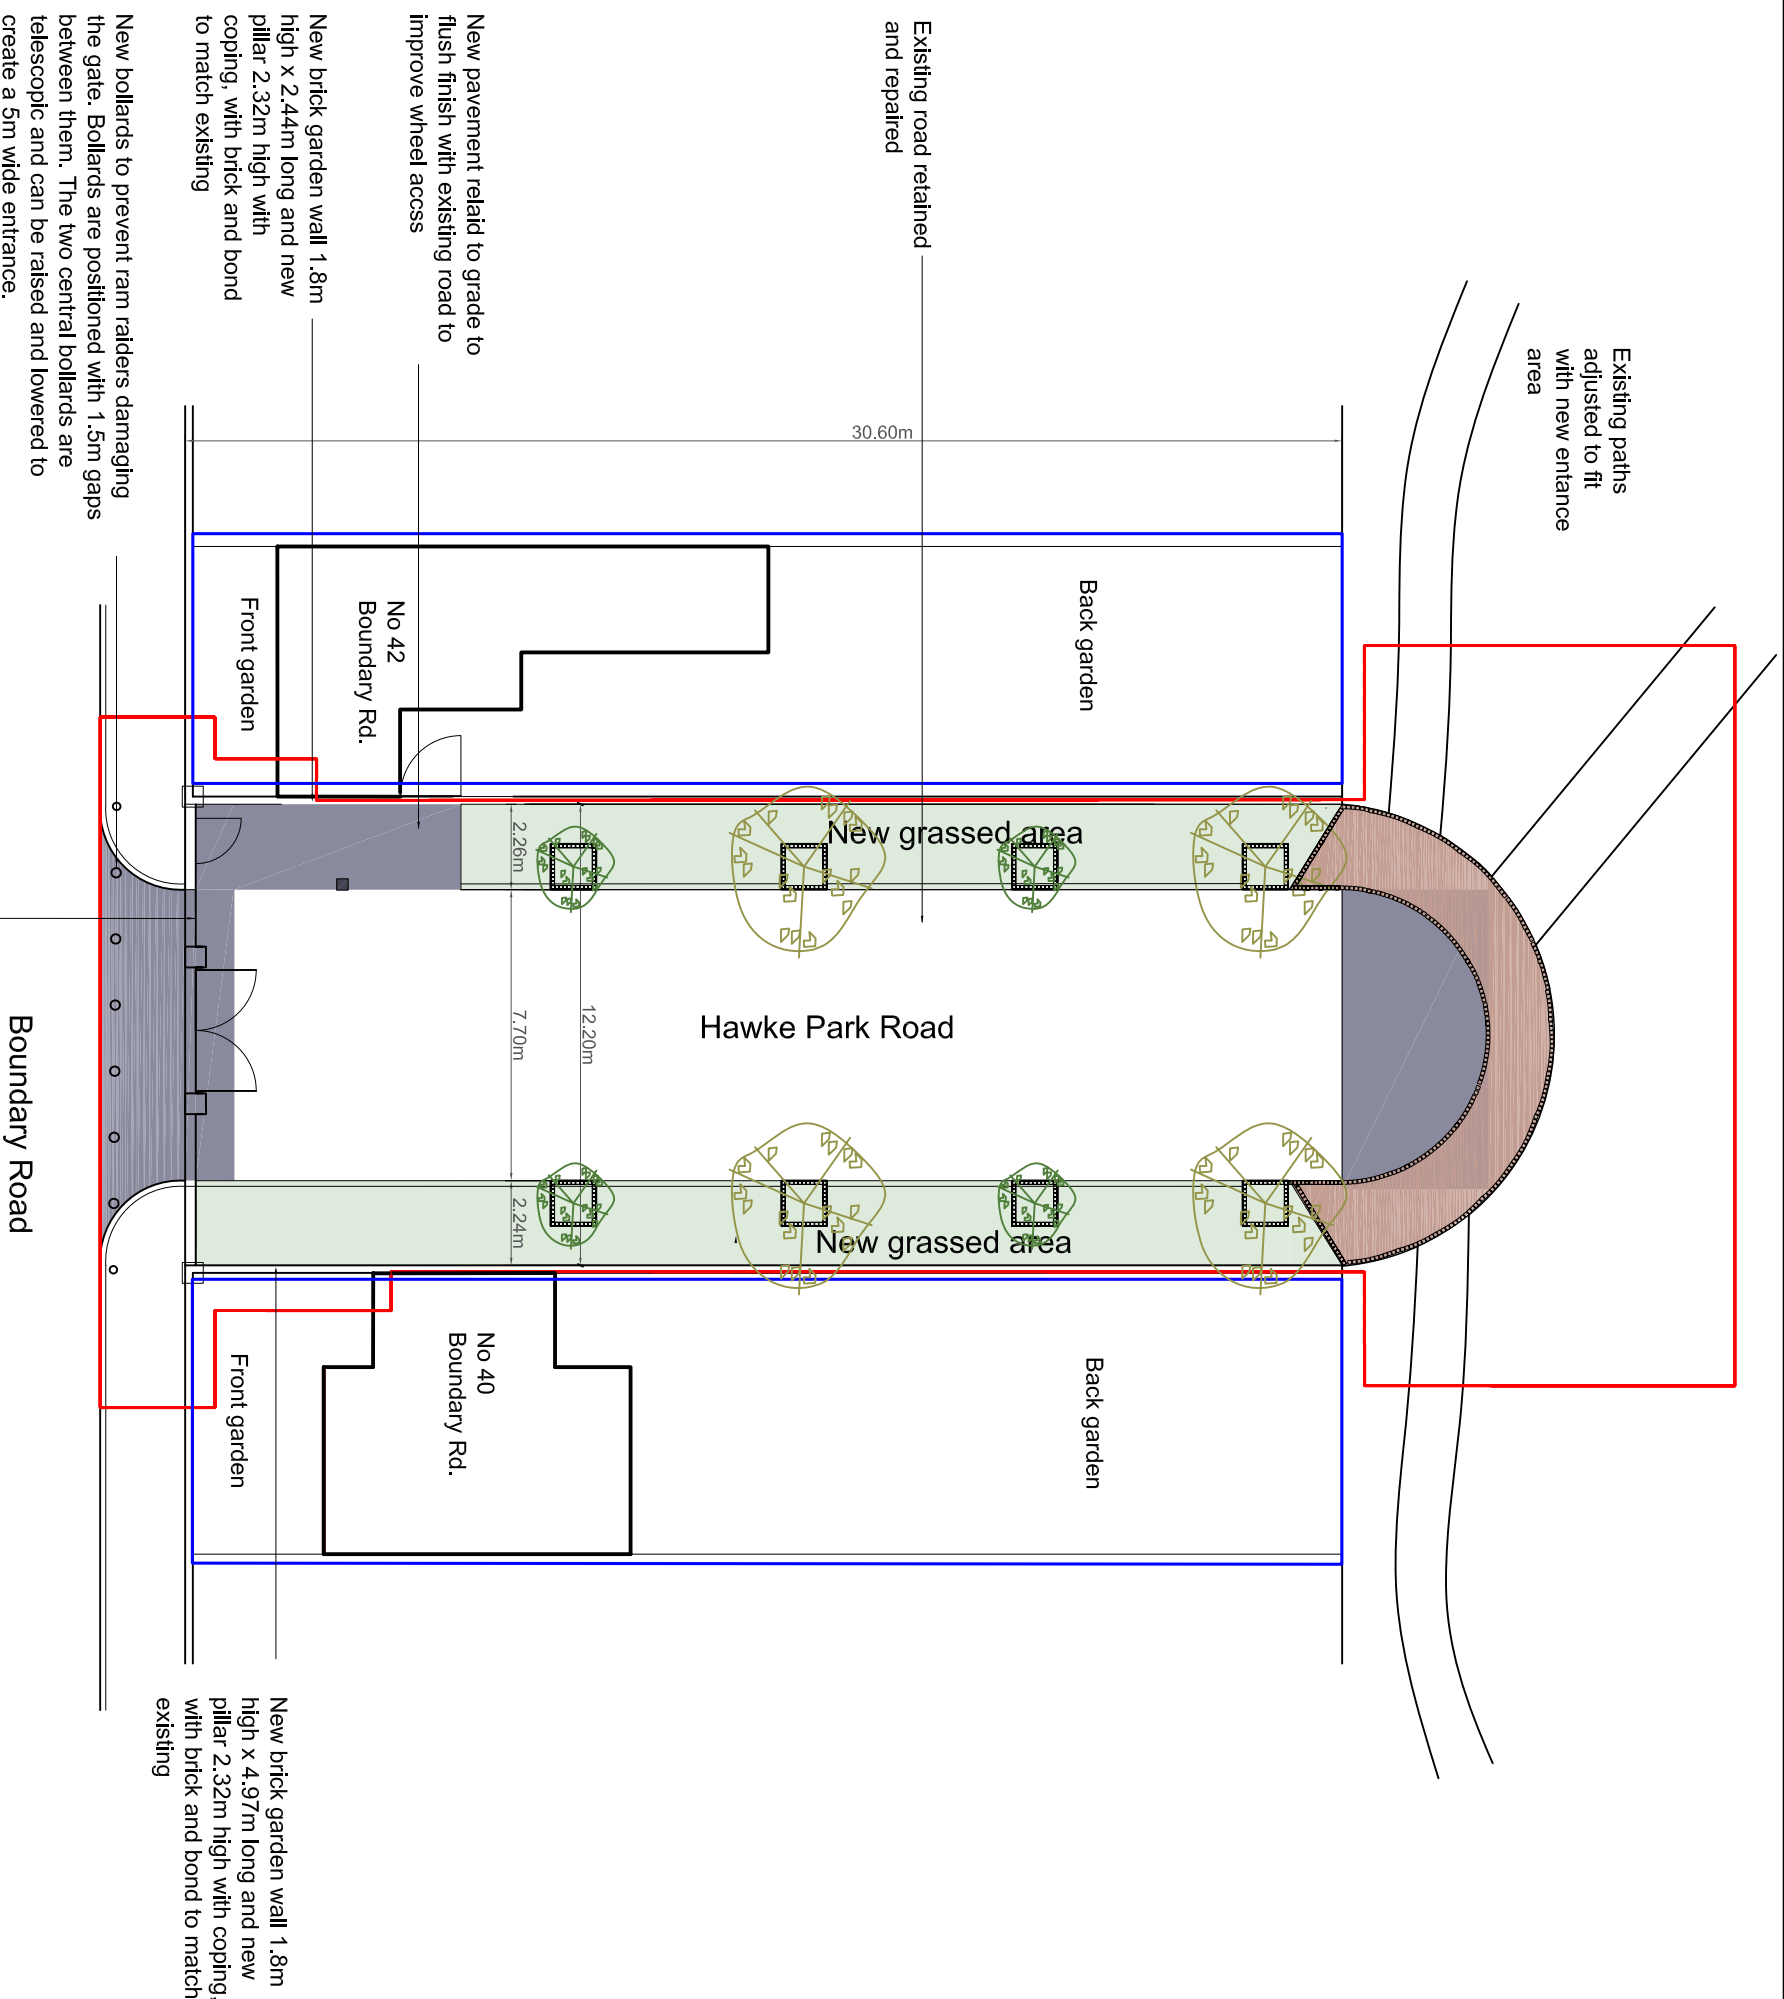

Belmont Recreation Ground

Key

- New tree-Prunus "Kanzan"
- New tree-Tilia tomentosa "Silver Lime"

- New grass laid on site of pavement

- Site boundary

- Land owned by others within the site boundary

- Granite sett trim

- Red tarmac

- Tarmac dressed with stone settings

- Granite sets

- Existing lamp posts

Rev	Date	Description	Checked

Groundwork North London
12 Bardon Street
M1 3LL
Tel: 020 7278 1514
Fax: 020 7278 1515
www.groundwork-uk.org.uk

Belmont Recreation Ground, Hawke Road Entrance:
Proposed layout

Date	28 September 2007	Drawn	AD	Checked	TLM
Scale	1:200@A3				
Dwg No.	A817-09-104