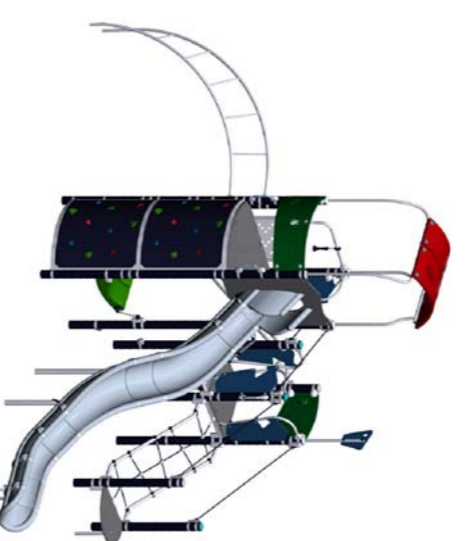

Wicksteed Pendulum with basket seat

Kampan Edge play structure