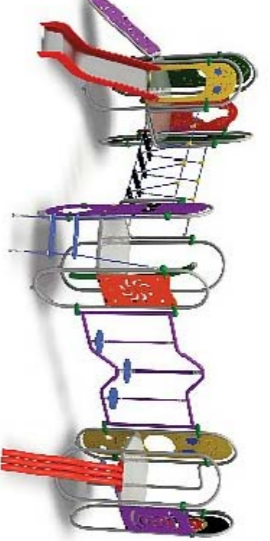

Wicksteed Whirlygig

Wicksteed Tarzan's Jungle multiply unit