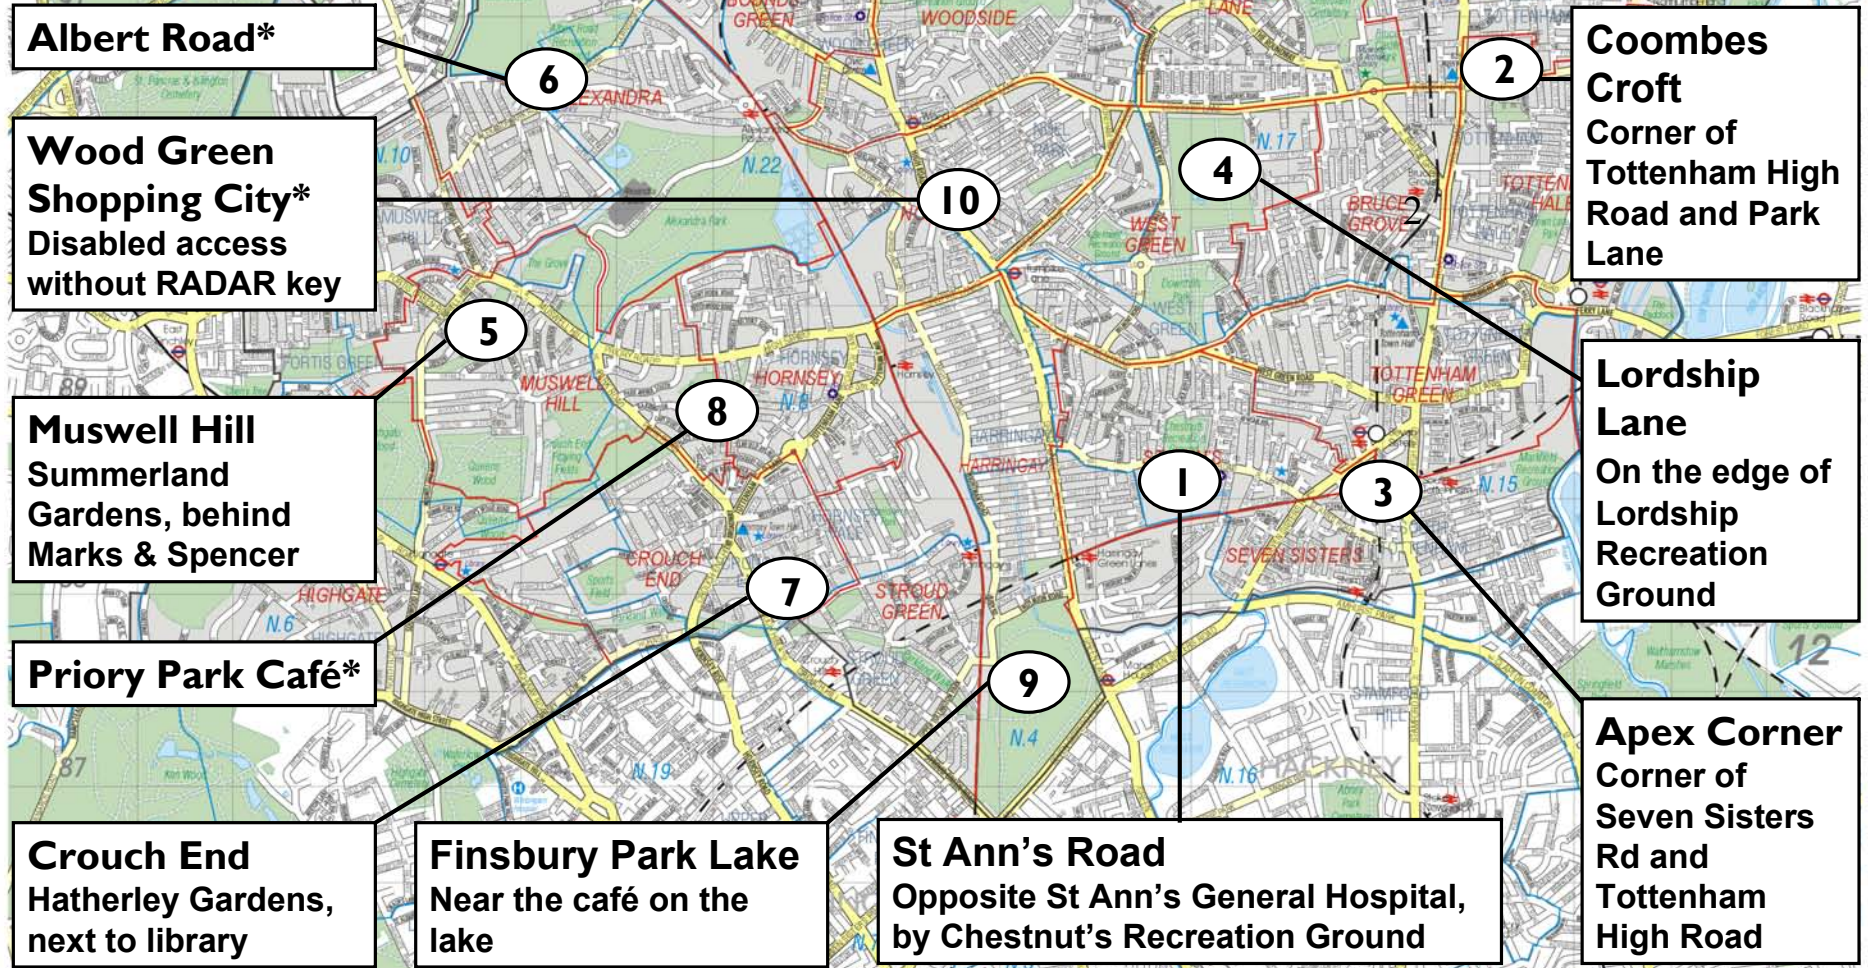

LOCATION OF OPEN PUBLIC CONVENIENCES IN HARINGEY

Opening hours are from 9am – 5pm
Disabled access is via a RADAR key unless otherwise stated
*Publicly accessible toilets not managed by Haringey Council

No unauthorised reproduction is allowed
WARDS MAY 2002