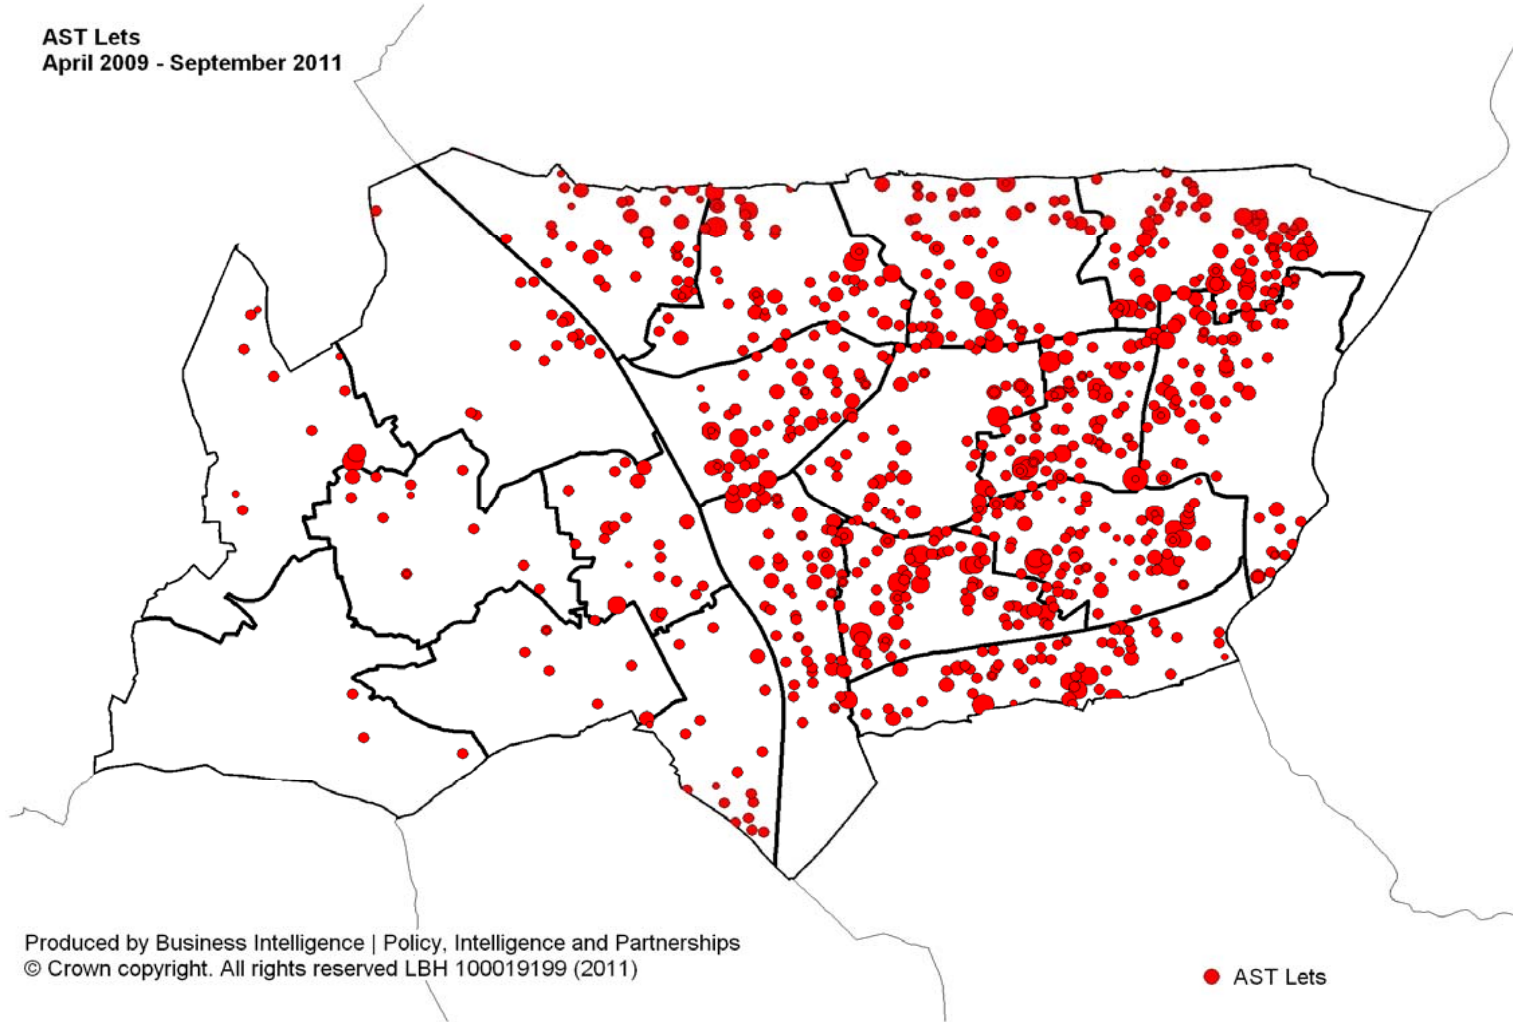

PRIVATE SECTOR LETTINGS TEAM

Home Finder Scheme

2011 - 2012

Home Finder Scheme

Jan 11 – Dec 11: 344 Lets

Home Finder Lets: Haringey Borough

AST Lets
April 2009 - September 2011

Produced by Business Intelligence | Policy, Intelligence and Partnerships
© Crown copyright. All rights reserved LBH 100019199 (2011)

● AST Lets

Home Finder Lets: London

AST Lets London map
April 2009 - September 2011

Produced by Business Intelligence | Policy, Intelligence and Partnerships
© Crown copyright. All rights reserved LBH 100019199 (2011)