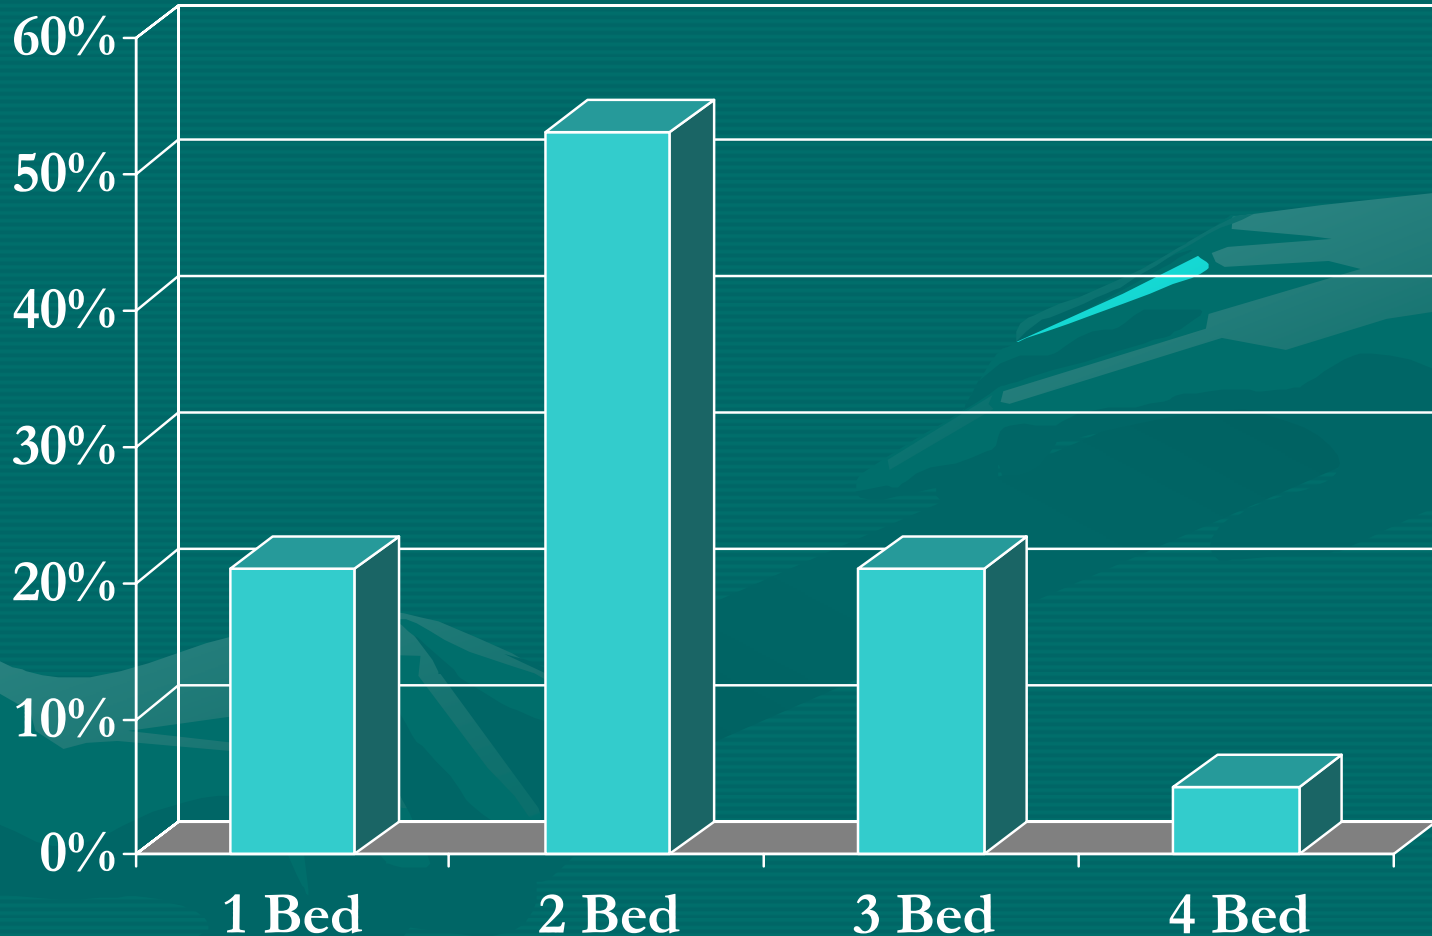

PRIVATE SECTOR LETTINGS TEAM

Home Finder Scheme

2011 - 2012

Home Finder Scheme

Jan 11 – Dec 11: 344 Lets

Home Finder Lets: Haringey Borough

AST Lets
April 2009 - September 2011

Produced by Business Intelligence | Policy, Intelligence and Partnerships
© Crown copyright. All rights reserved LBH 100019199 (2011)