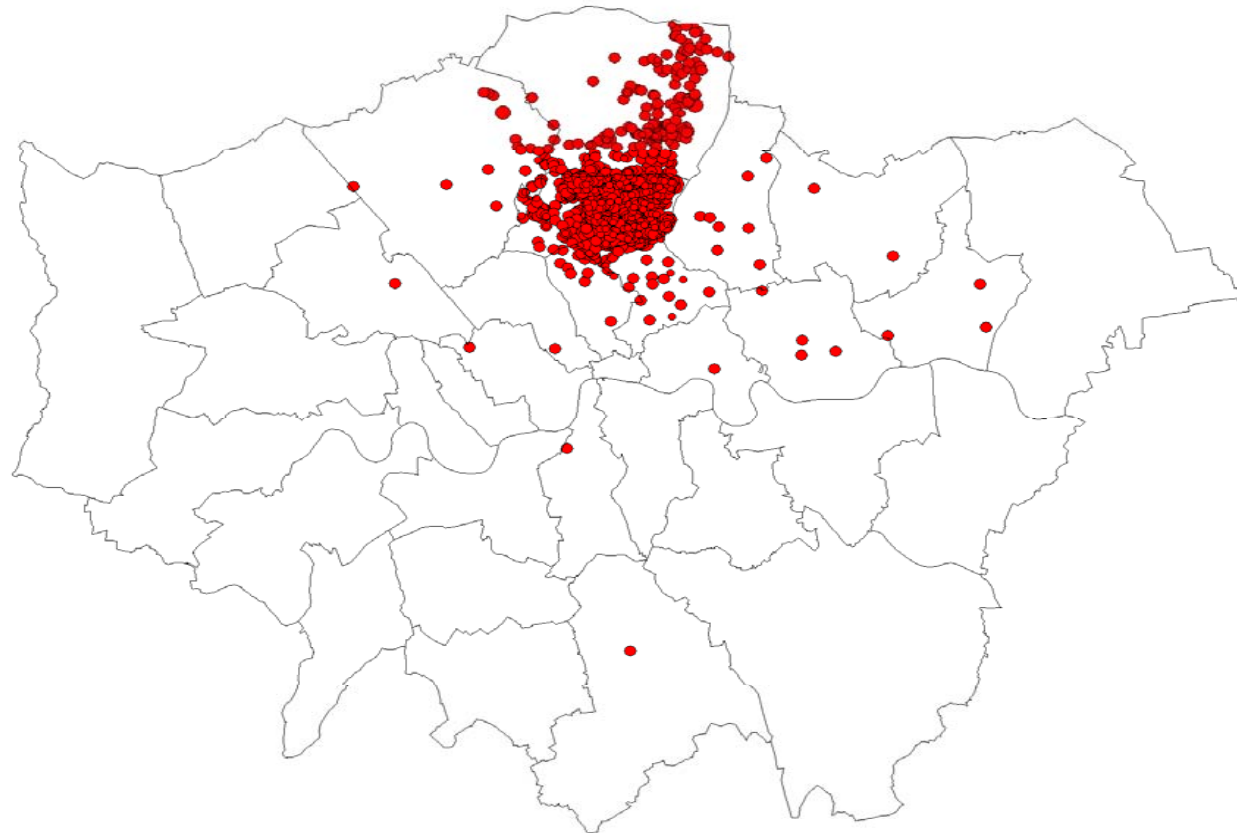

Home Finder Lets: London

AST Lets London map
April 2009 - September 2011

Produced by Business Intelligence | Policy, Intelligence and Partnerships
© Crown copyright. All rights reserved LBH 100019199 (2011)

● AST Lets