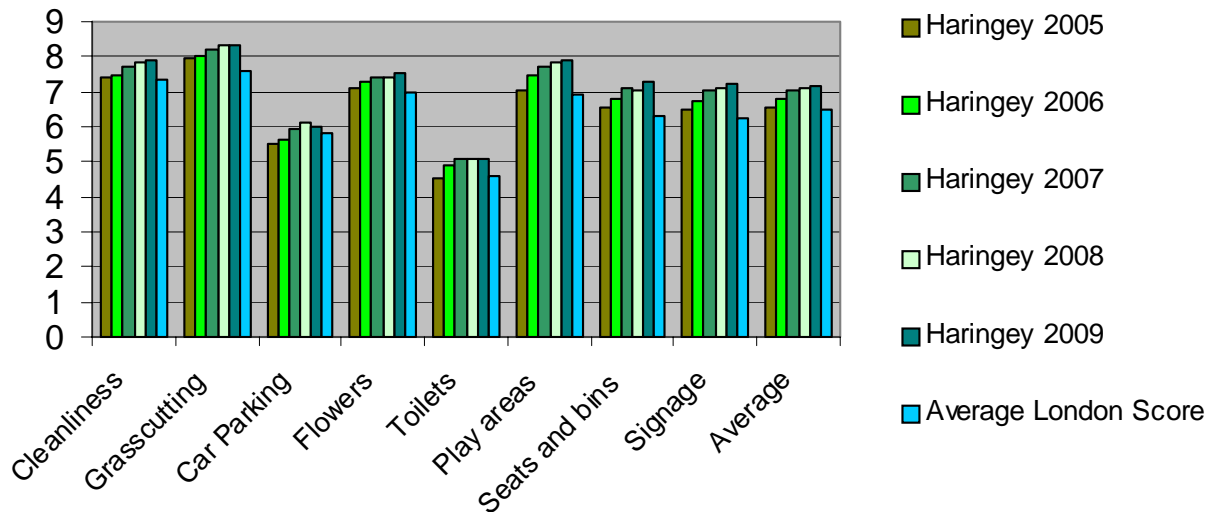

Annual Park User Survey (KMC)

Key Performance Indicators

Above Graph: Maintenance scores for Haringey (and London average where 11 London boroughs have taken part over nine years) - measured out of ten where ten is very good