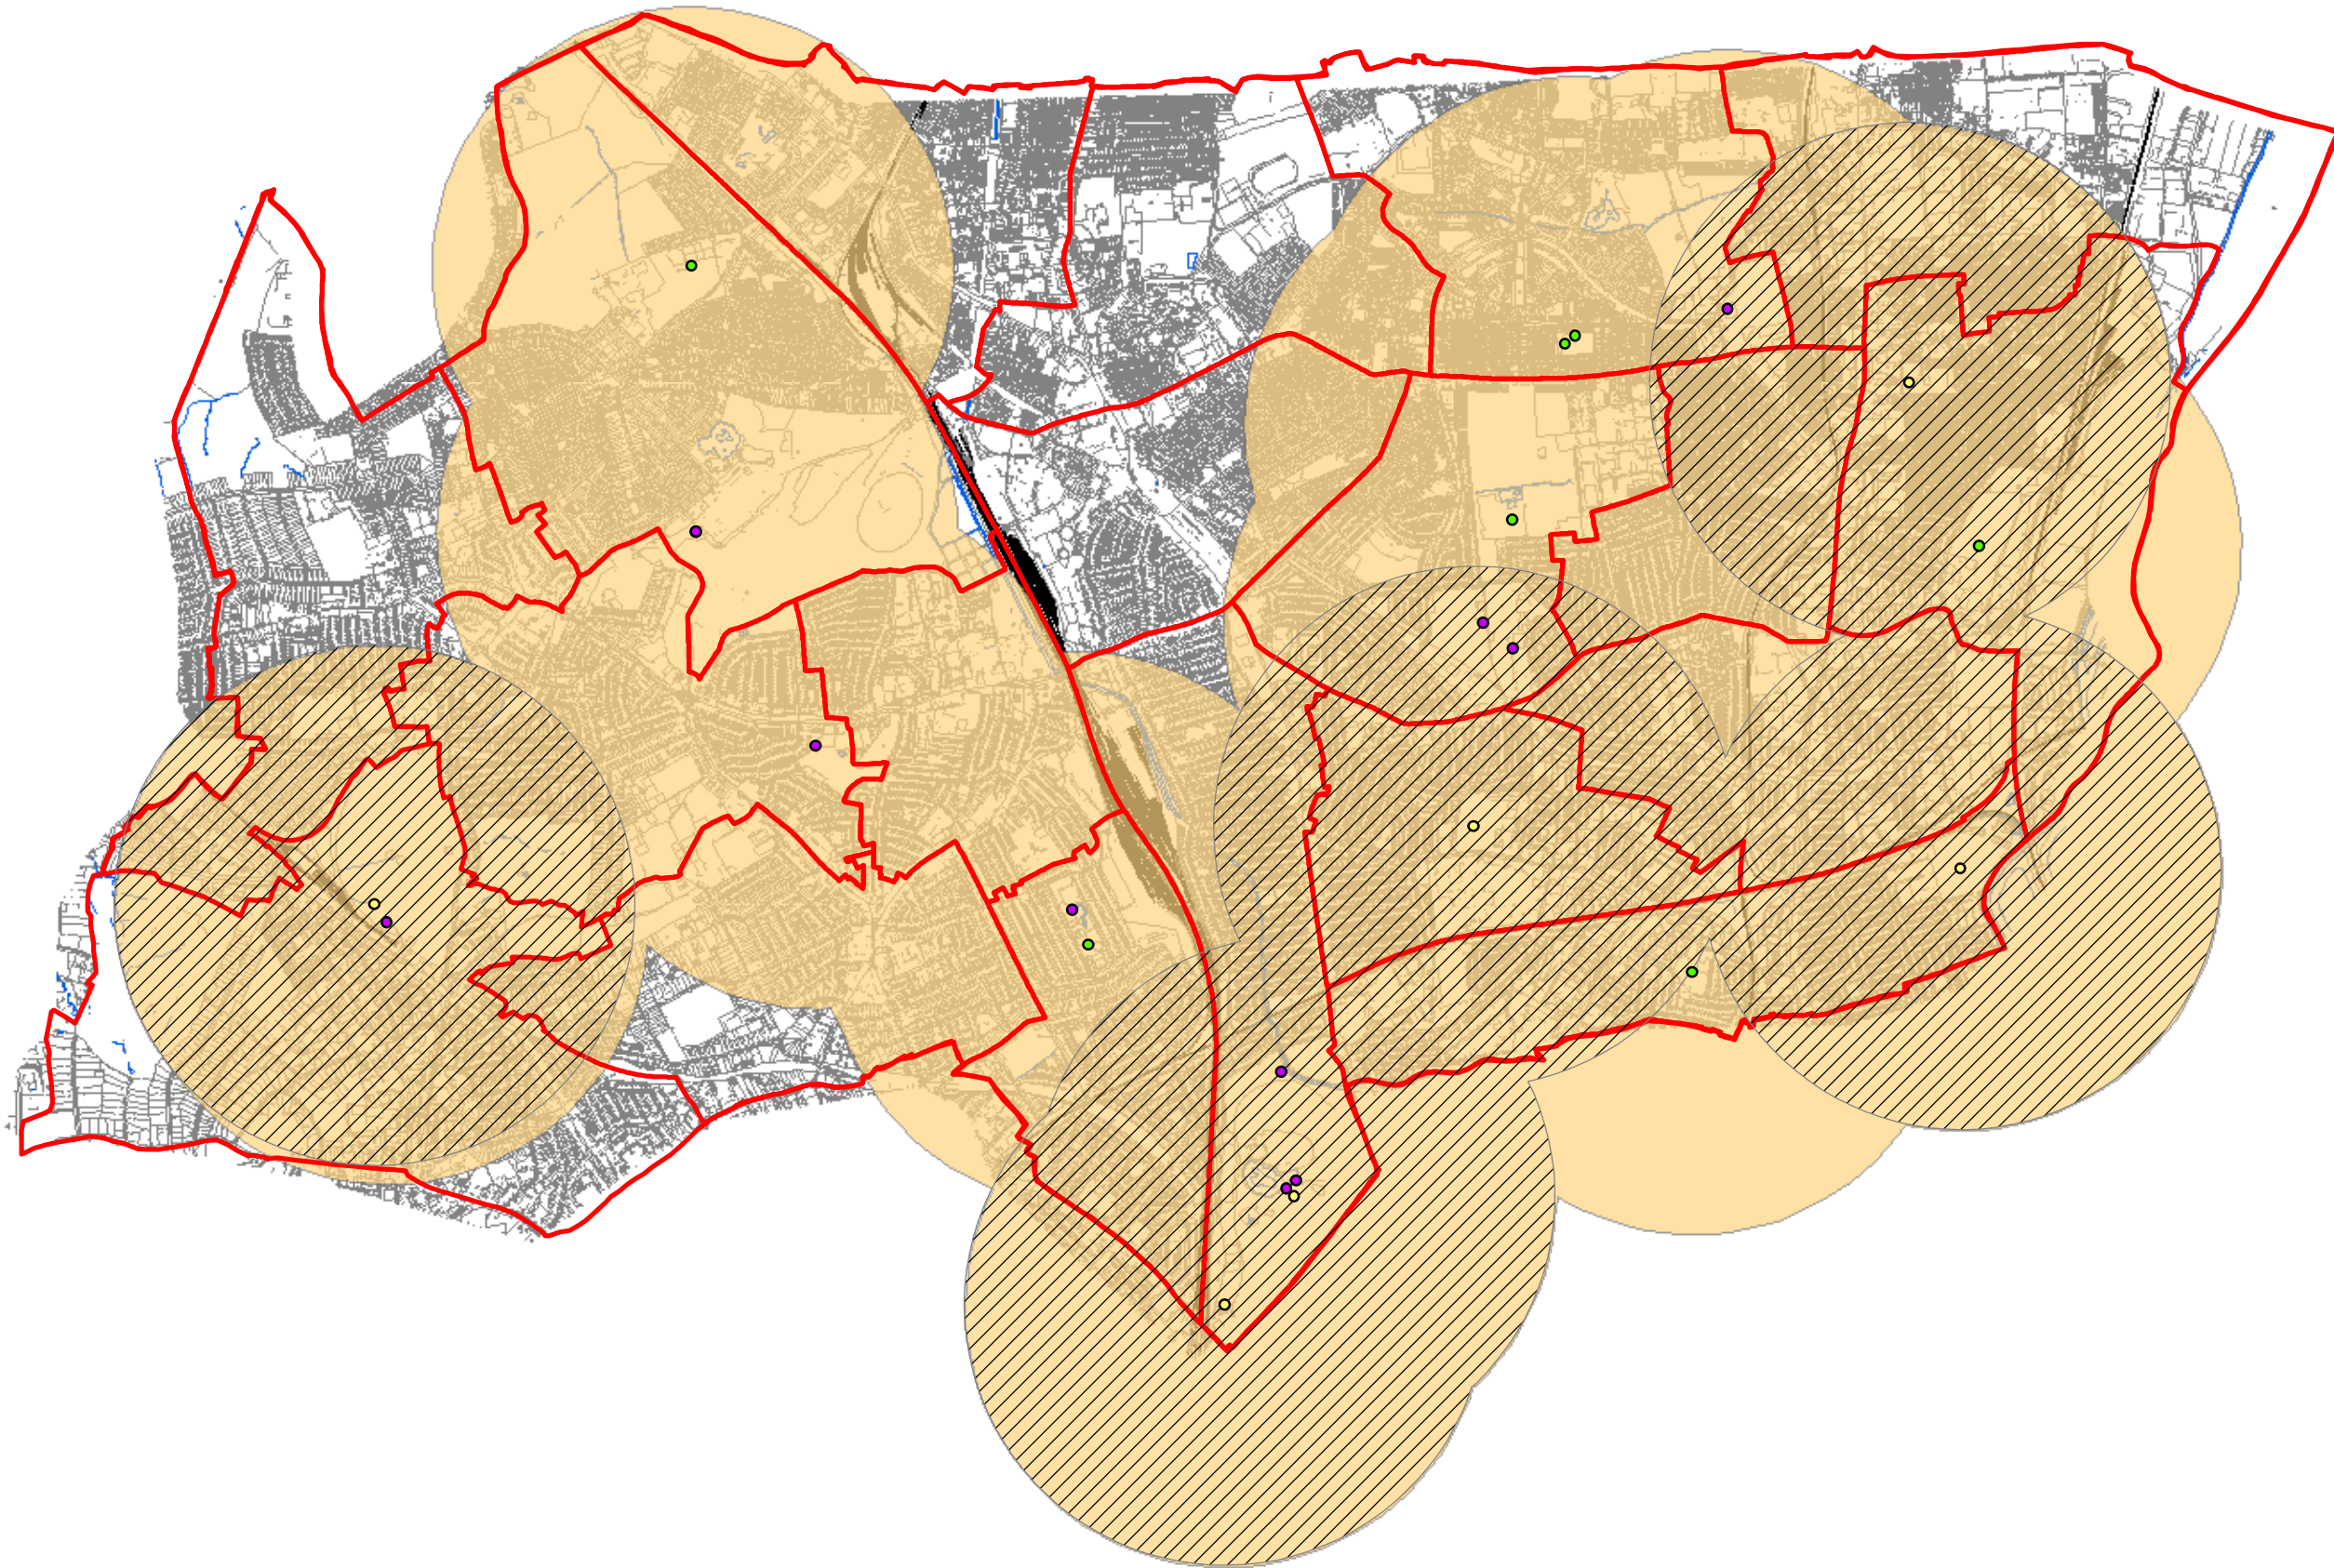

Legend

Neighbourhood and Destination Play Spaces

- 0 - 63% - Low Quality Ranking
- 64 - 80% - Medium Quality Ranking
- 81% > - High Quality Ranking
- Haringey Ward Boundaries
- 1000m Catchment Area
- 1000m Catchment Area - Poor Quality

CLIENT
Haringey Borough Council

PROJECT
Haringey Open Space SPD

TITLE
Figure B5
Neighbourhood and Destination
Play Area Catchment

SCALE	DATE	DRAWN
1:27,000 at A3	16.05.07	SDH