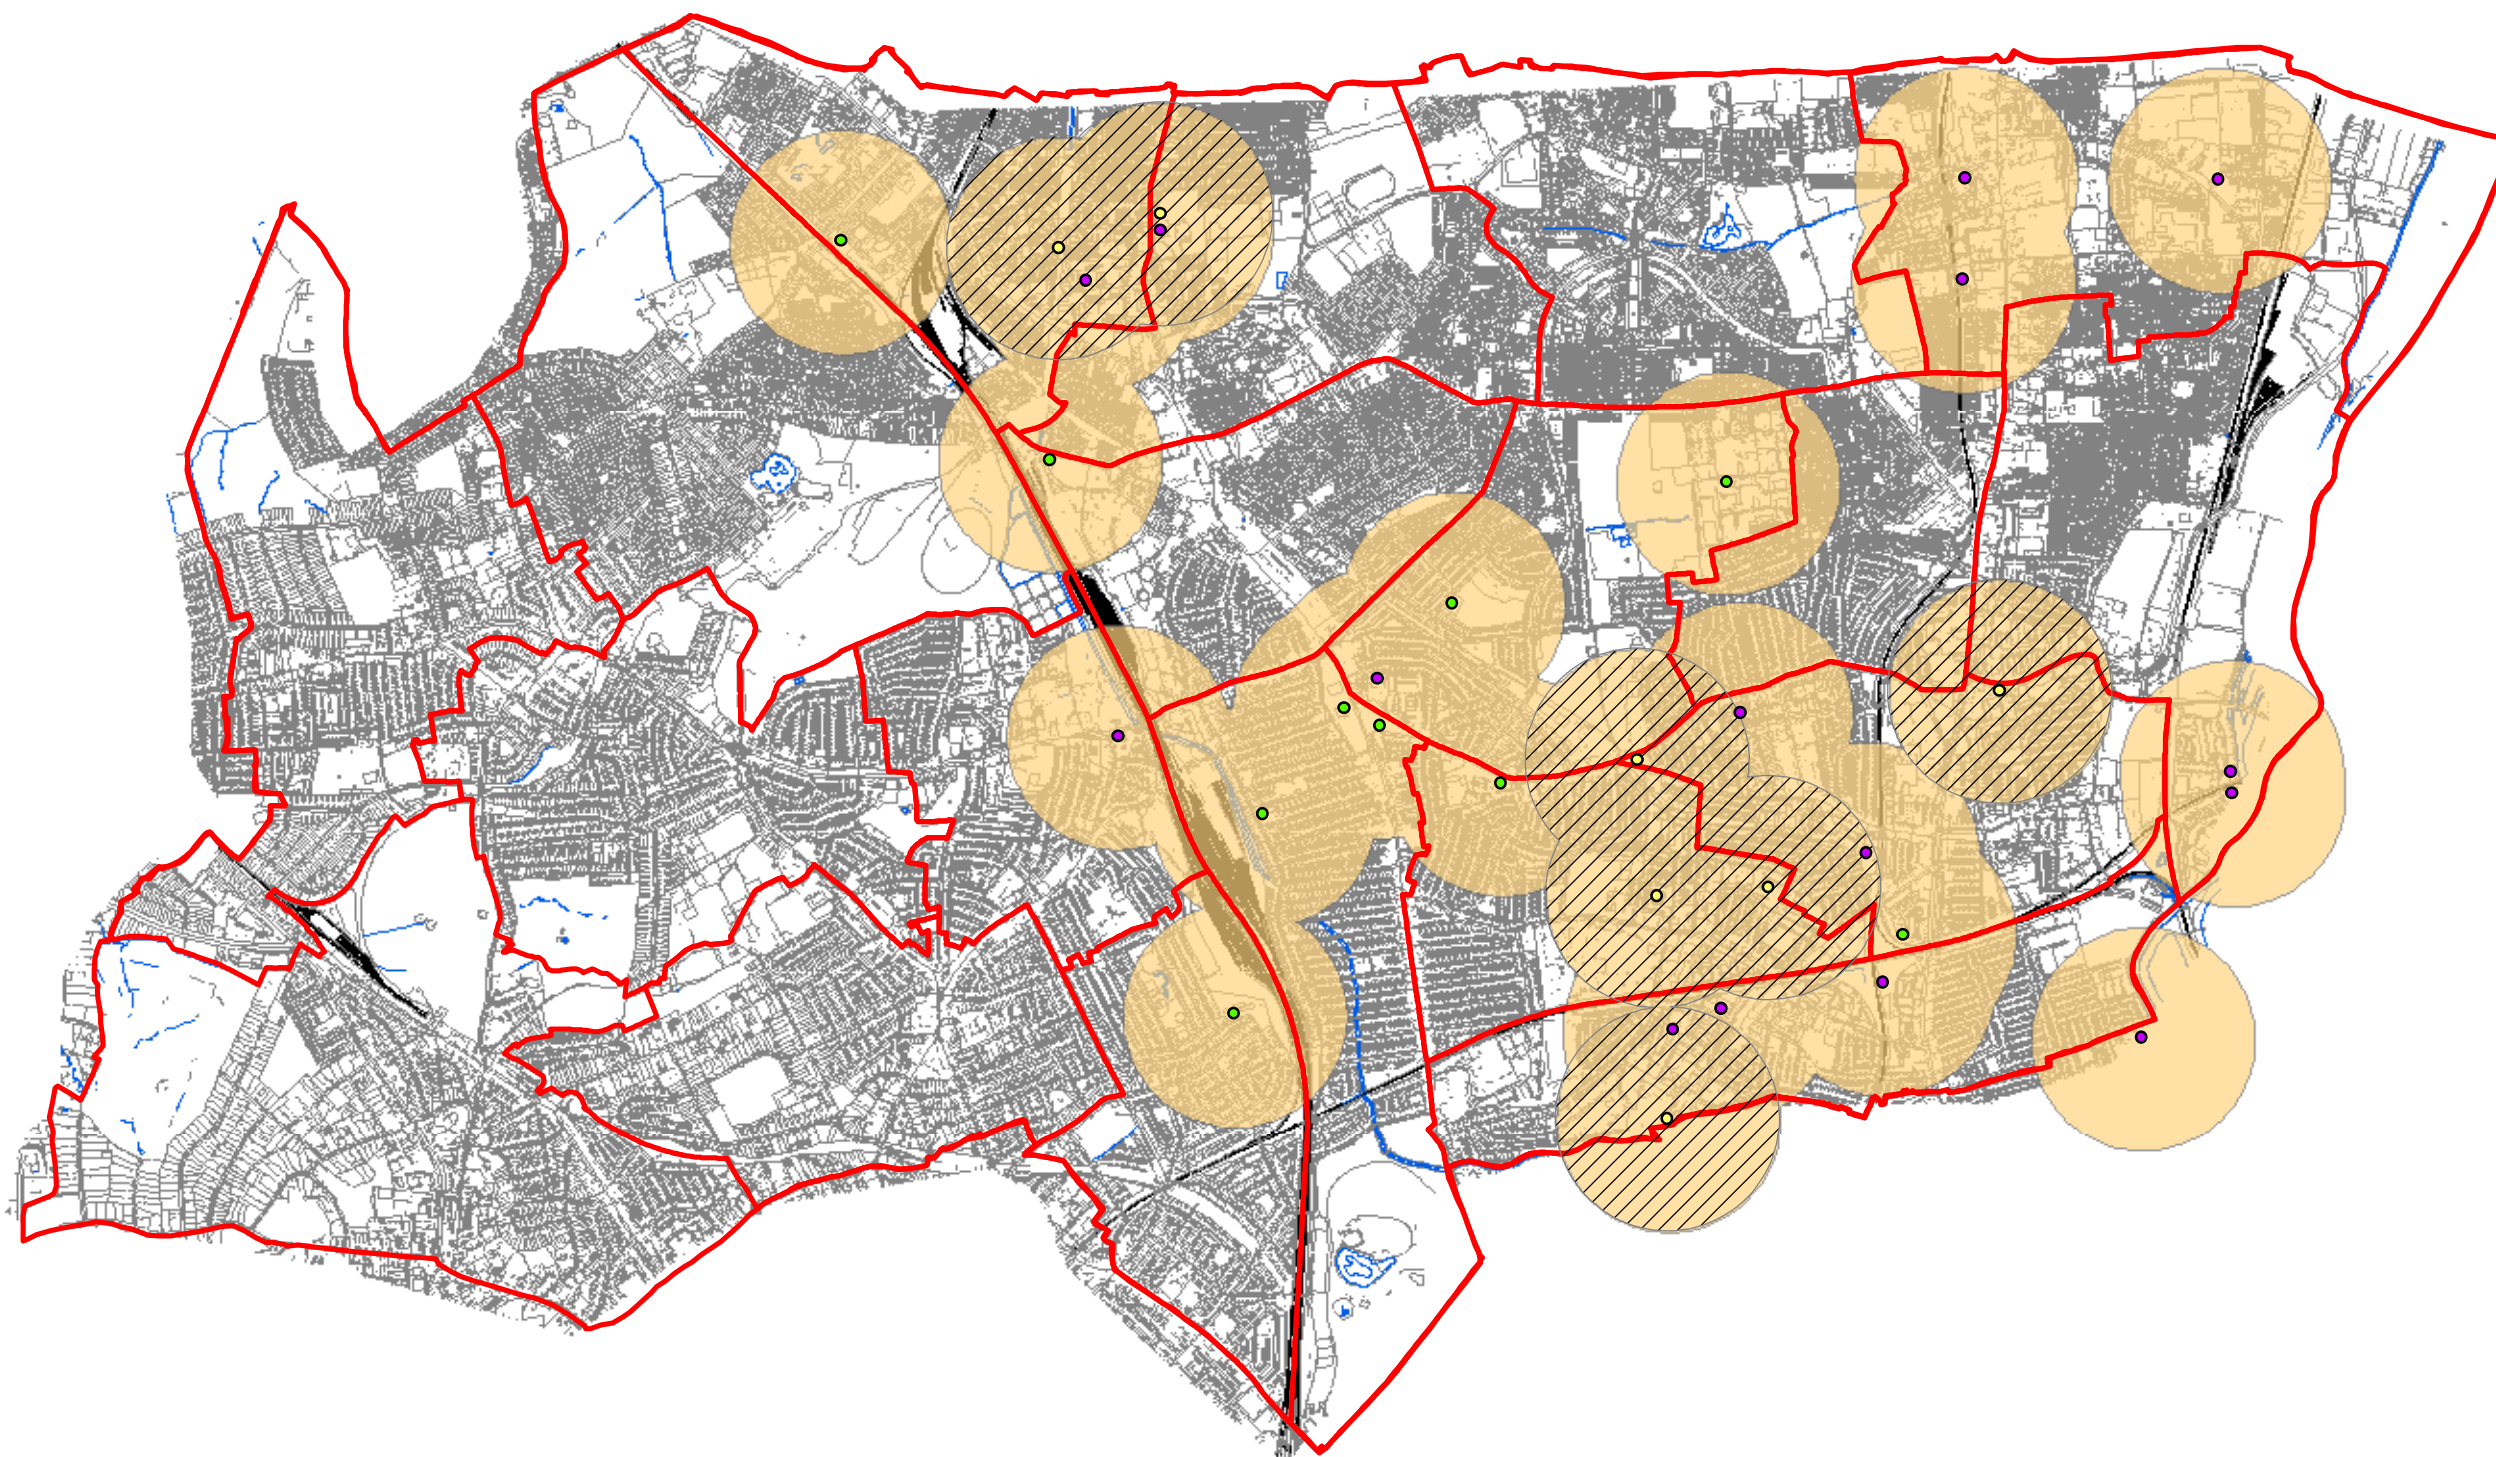

Legend

- Large Equipped Play Spaces**
- 0 - 63% Low Quality Ranking
 - 64 - 80% - Medium Quality Ranking
 - 81% > - High Quality Ranking
- Haringey Ward Boundaries
 400m Catchment Area
 400m Catchment Area - Poor Quality

CLIENT
Haringey Borough Council

PROJECT
Haringey Open Space SPD

TITLE
Figure B4 Large Equipped
Play Area Catchment

SCALE	DATE	DRAWN
1:27,000 at A3	16.05.07	SDH