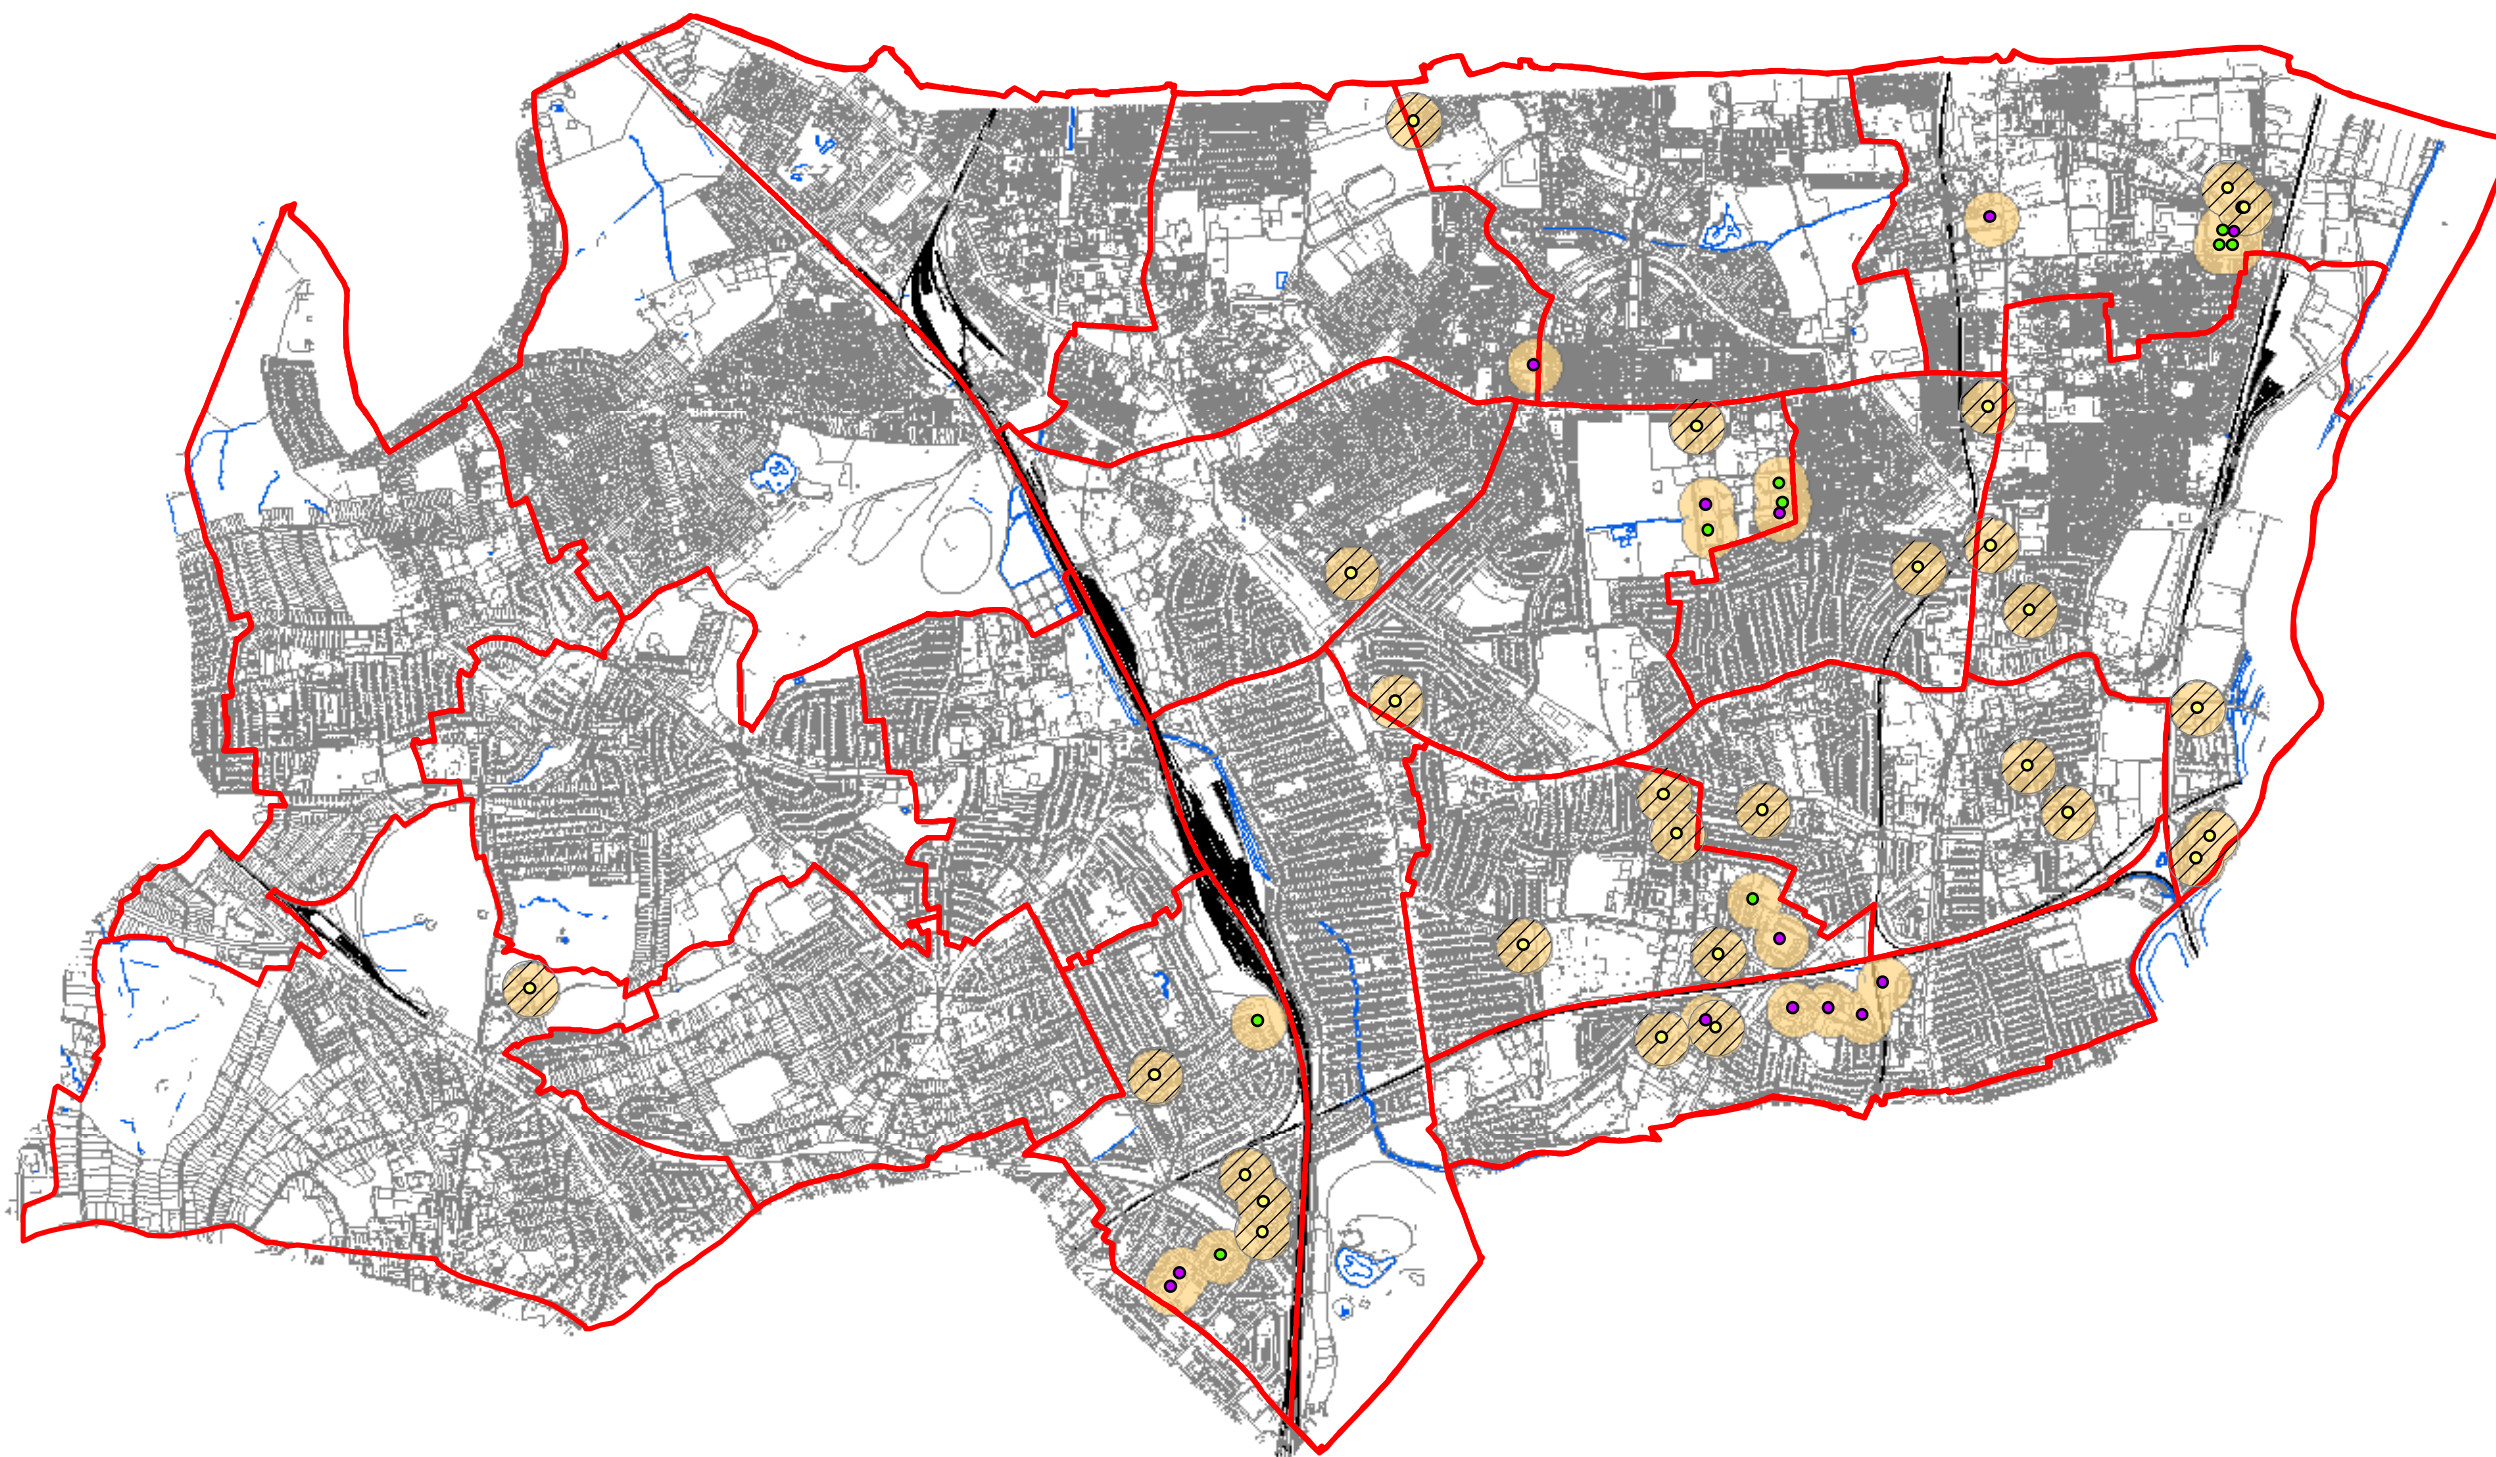

## Legend

- Small Equipped Play Spaces**
- 0 - 63% Low Quality Ranking
  - 64 - 80% - Medium Quality Ranking
  - 81% > - High Quality Ranking
- ▭ Haringey Ward Boundaries
- ▭ 100m Catchment Area
- ▨ 100m Catchment Area - Poor Quality

CLIENT  
Haringey Borough Council

PROJECT  
Haringey Open Space SPD

TITLE  
Figure B3 Small Equipped  
Play Area Catchment

SCALE	DATE	DRAWN
1:27,000 at A3	16.05.07	SDH