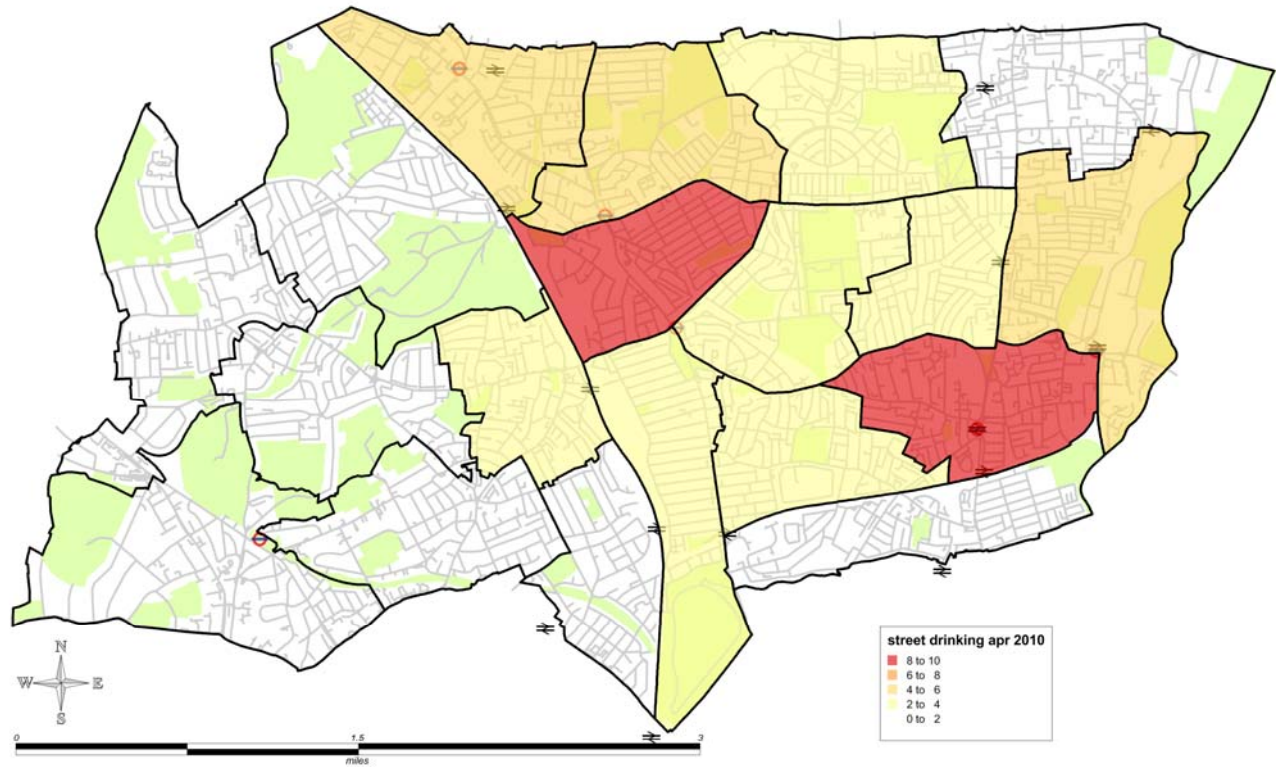

Appendix 9

April 2010

LOCALITY	Total
Alexandra	1
Bounds Green	4
Bruce Grove	2
Harringay	3
Highgate	1
Hornsey	3
Noel Park	10
Northumberland Park	1
St. Ann's	3
Stroud Green	1
Tottenham Green	8
Tottenham Hale	4
West Green	3
White Hart Lane	3
Woodside	5
(blank)	
Grand Total	52