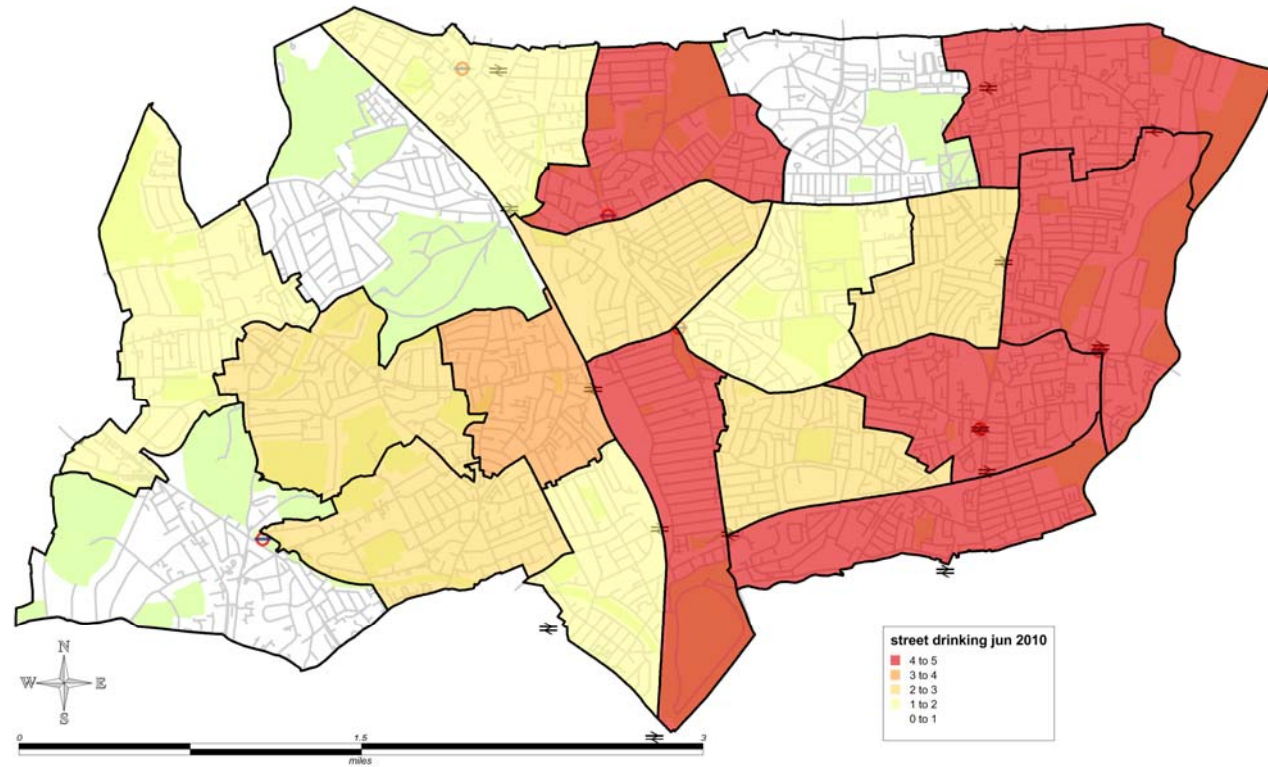

Appendix 9

June 2010

LOCALITY	Total
Bounds Green	1
Bruce Grove	2
Crouch End	2
Fortis Green	1
Harringay	4
Hornsey	3
Muswell Hill	2
Noel Park	2
Northumberland Park	4
Seven Sisters	4
St. Ann's	2
Stroud Green	1
Tottenham Green	4
Tottenham Hale	5
West Green	1
Woodside	5
(blank)	
Grand Total	43