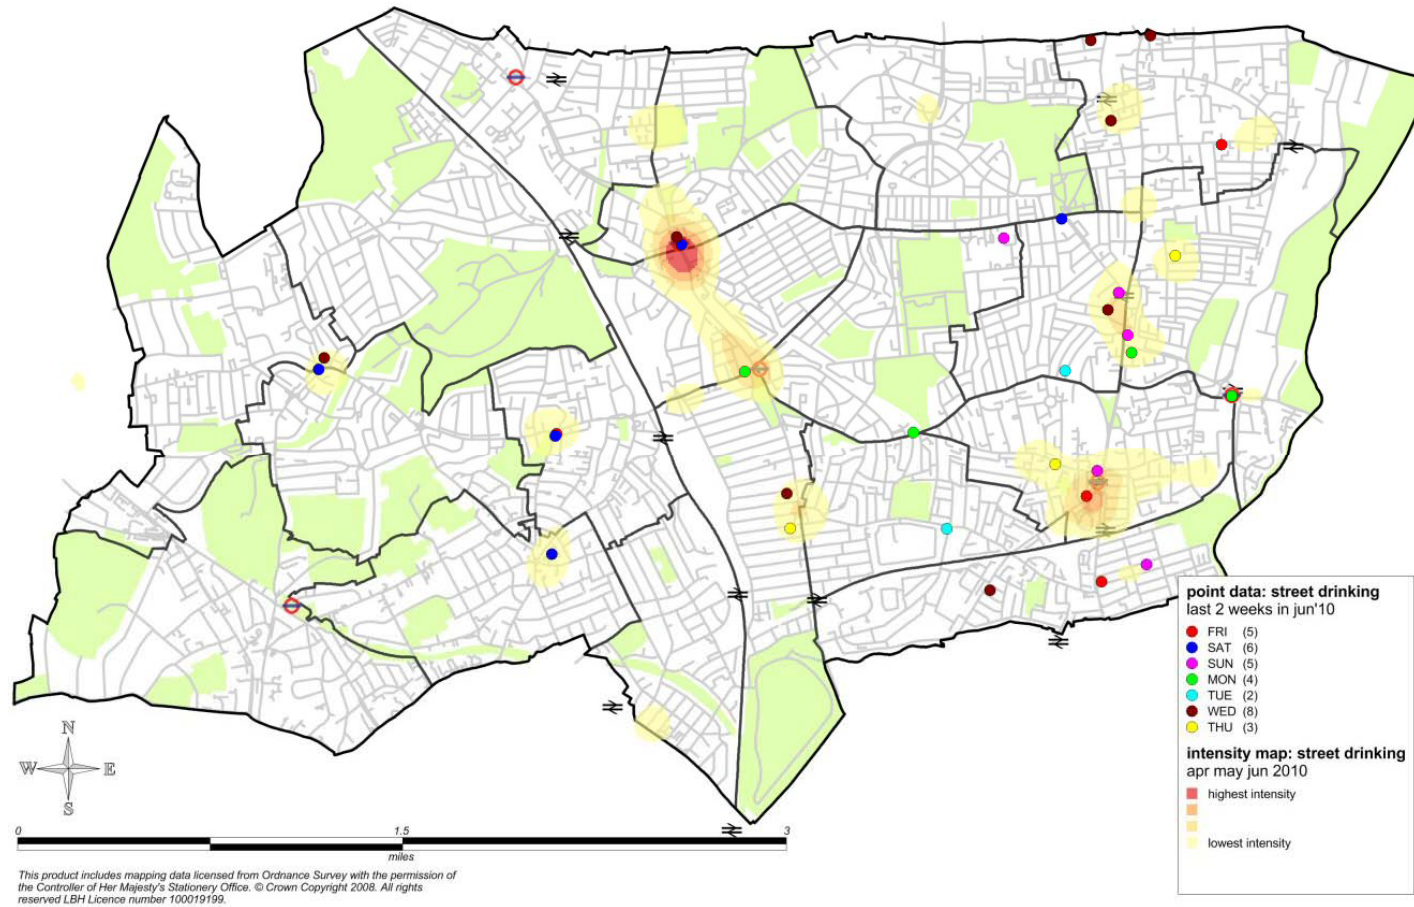

### Street drinking Hotspot Maps

Hotspot map is Apr-Jun 2010  
Points are last 2 weeks in June

Appendix 9

Street drinking – Mar 2010

LOCALITY	Total
Bounds Green	7
Crouch End	1
Harringay	1
Muswell Hill	1
Noel Park	3
Seven Sisters	1
St. Ann's	3
Tottenham Green	1
Tottenham Hale	1
West Green	2
Woodside	4
(blank)	
<b>Grand Total</b>	<b>25</b>

Appendix 9

April 2010

LOCALITY	Total
Alexandra	1
Bounds Green	4
Bruce Grove	2
Harringay	3
Highgate	1
Hornsey	3
Noel Park	10
Northumberland Park	1
St. Ann's	3
Stroud Green	1
Tottenham Green	8
Tottenham Hale	4
West Green	3
White Hart Lane	3
Woodside	5
(blank)	
<b>Grand Total</b>	<b>52</b>

Appendix 9

May 2010

LOCALITY	Total
Bruce Grove	3
Crouch End	1
Fortis Green	1
Harringay	2
Highgate	2
Hornsey	2
Noel Park	9
Northumberland Park	4
Seven Sisters	4
St. Ann's	4
Stroud Green	8
Tottenham Green	7
Tottenham Hale	5
West Green	3
Woodside	3
(blank)	
<b>Grand Total</b>	<b>58</b>

Appendix 9

June 2010

LOCALITY	Total
Bounds Green	1
Bruce Grove	2
Crouch End	2
Fortis Green	1
Harringay	4
Hornsey	3
Muswell Hill	2
Noel Park	2
Northumberland Park	4
Seven Sisters	4
St. Ann's	2
Stroud Green	1
Tottenham Green	4
Tottenham Hale	5
West Green	1
Woodside	5
(blank)	
<b>Grand Total</b>	<b>43</b>