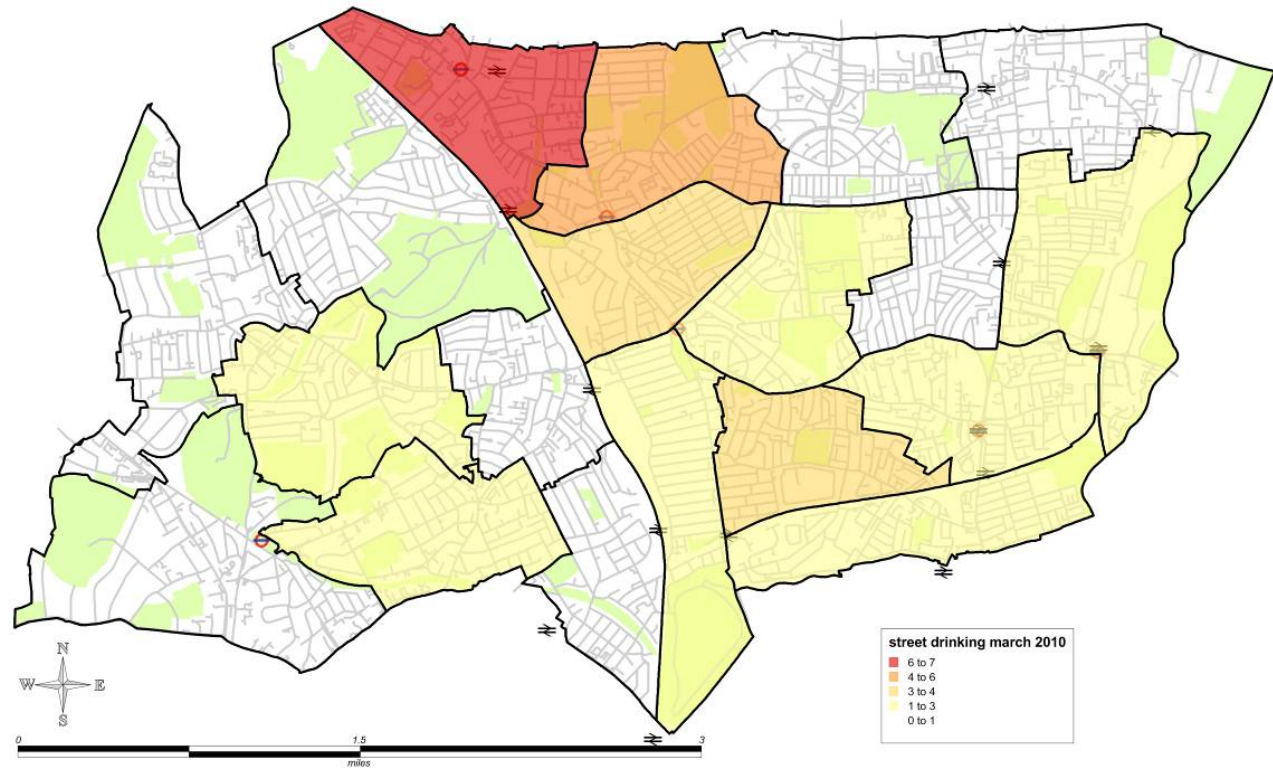

Appendix 9

Street drinking – Mar 2010

LOCALITY	Total
Bounds Green	7
Crouch End	1
Harringay	1
Muswell Hill	1
Noel Park	3
Seven Sisters	1
St. Ann's	3
Tottenham Green	1
Tottenham Hale	1
West Green	2
Woodside	4
(blank)	
Grand Total	25