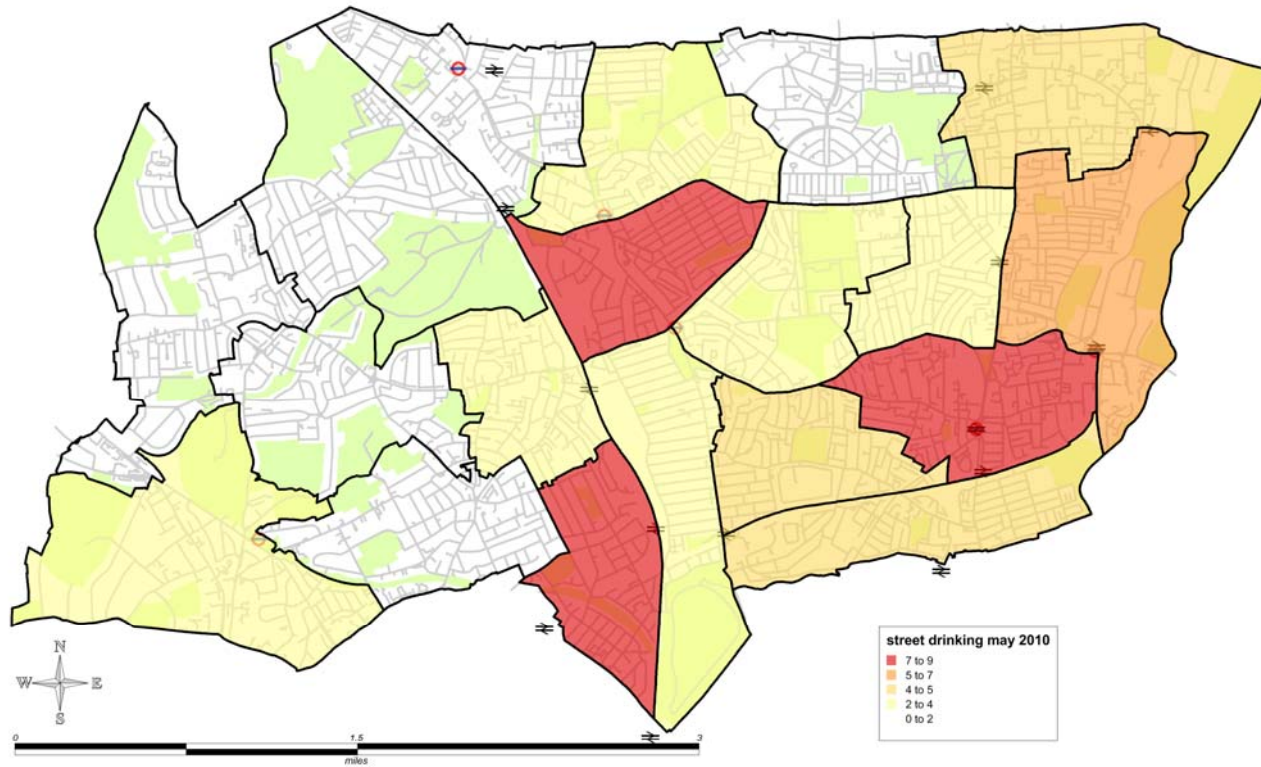

Appendix 9

May 2010

LOCALITY	Total
Bruce Grove	3
Crouch End	1
Fortis Green	1
Harringay	2
Highgate	2
Hornsey	2
Noel Park	9
Northumberland Park	4
Seven Sisters	4
St. Ann's	4
Stroud Green	8
Tottenham Green	7
Tottenham Hale	5
West Green	3
Woodside	3
(blank)	
Grand Total	58