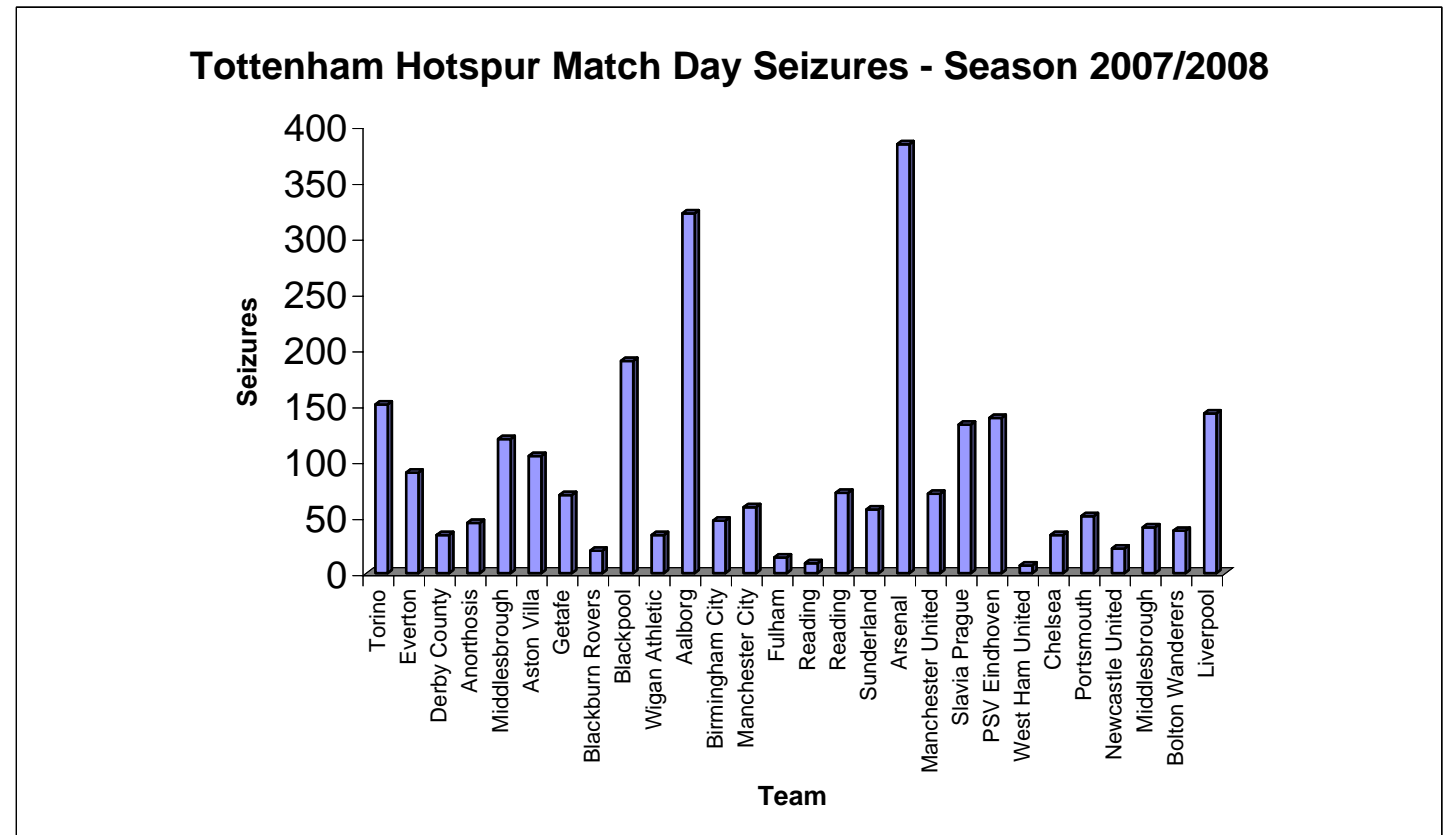

Appendix 3

SEASON 07/08

Torino	151
Everton	90
Derby County	34
Anorthosis (Cyprus)	45
Middlesbrough	120
Aston Villa	105
Getafe	70
Blackburn Rovers	20
Blackpool	190
Wigan Athletic	34
Aalborg	322
Birmingham City	47
Manchester City	59
Fulham	14
Reading	9
Reading	72
Sunderland	57
Arsenal	384
Manchester United	71
Slavia Prague	133
PSV Eindhoven	139
West Ham United	7
Chelsea	34
Portsmouth	51
Newcastle United	22
Middlesbrough	41
Bolton Wanderers	38
Liverpool	143

Total 2502
Average 92.66667