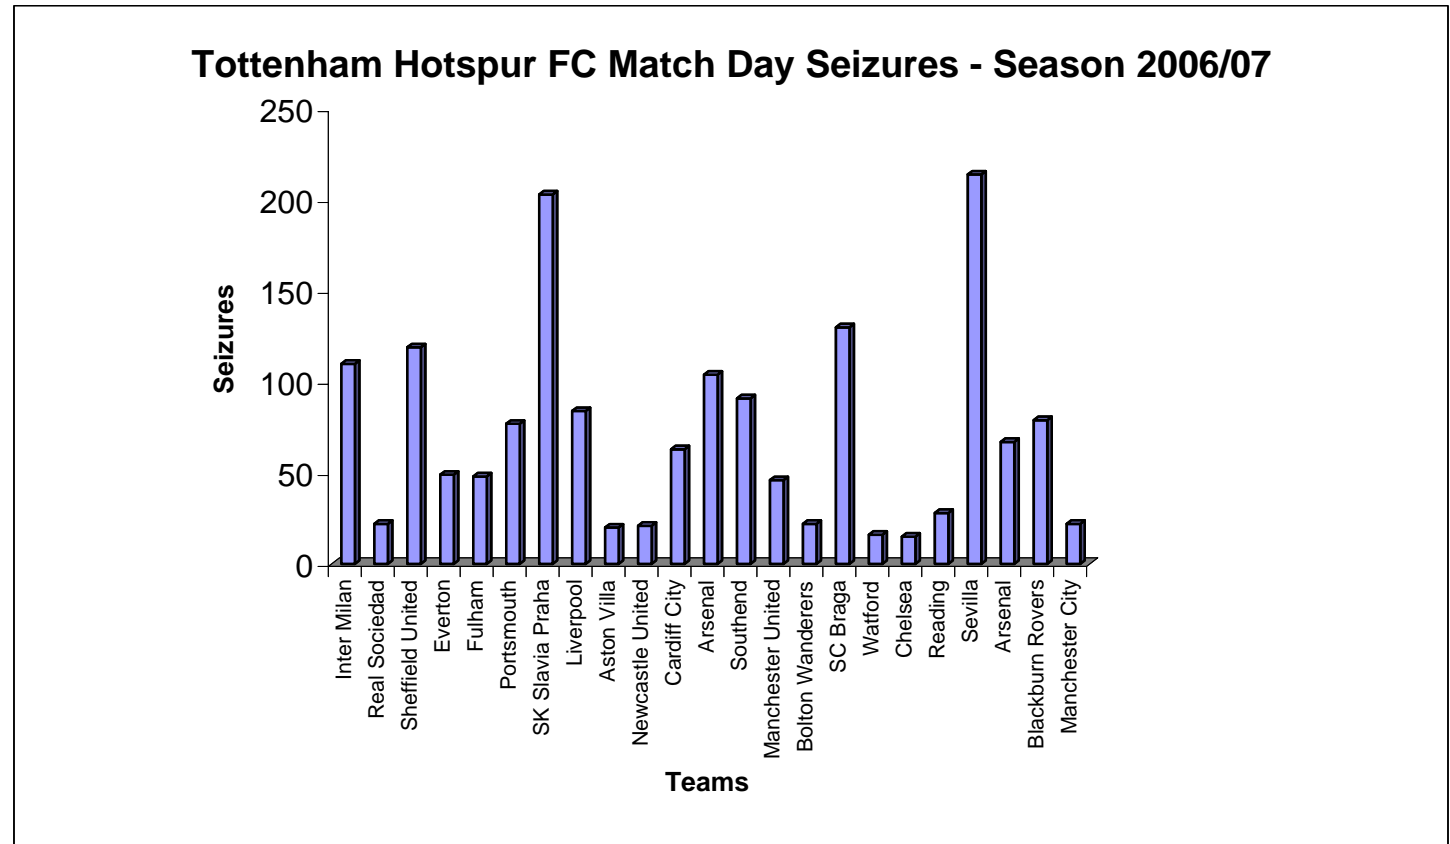

Appendix 3

Tottenham Hotspur Football Statistics

SEASON 06/07

Inter Milan	110
Real Sociedad	22
Sheffield United	119
Everton	49
Fulham	48
Portsmouth	77
SK Slavia Praha	203
Liverpool	84
Aston Villa	20
Newcastle United	21
Cardiff City	63
Arsenal	104
Southend	91
Manchester United	46
Bolton Wanderers	22
SC Braga	130
Watford	16
Chelsea	15
Reading	28
Sevilla	214
Arsenal	67
Blackburn Rovers	79
Manchester City	22

Total 1650
Average 71.73913